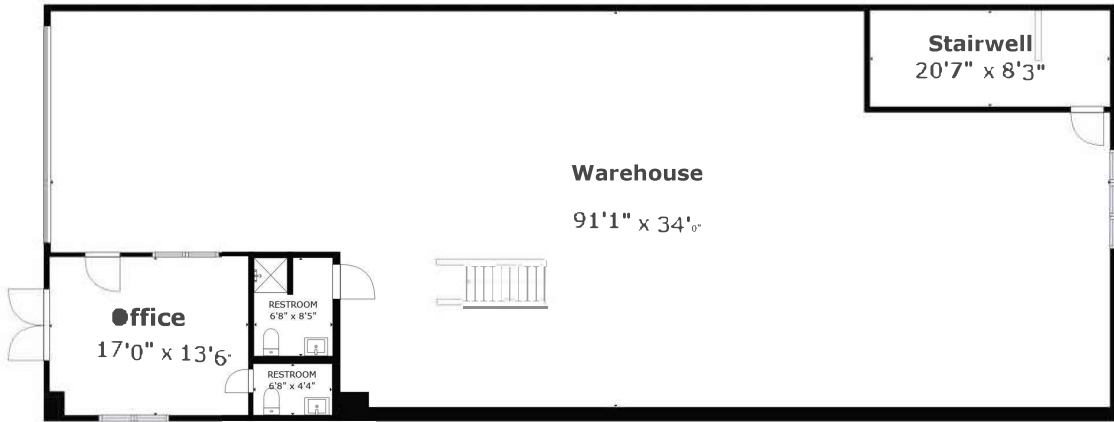

FLOOR 2

FLOOR 1

**Floor Plan**

1705 Hoover Avenue, Suite A

National City, CA 91950

TOTAL: 3,543 sq. ft