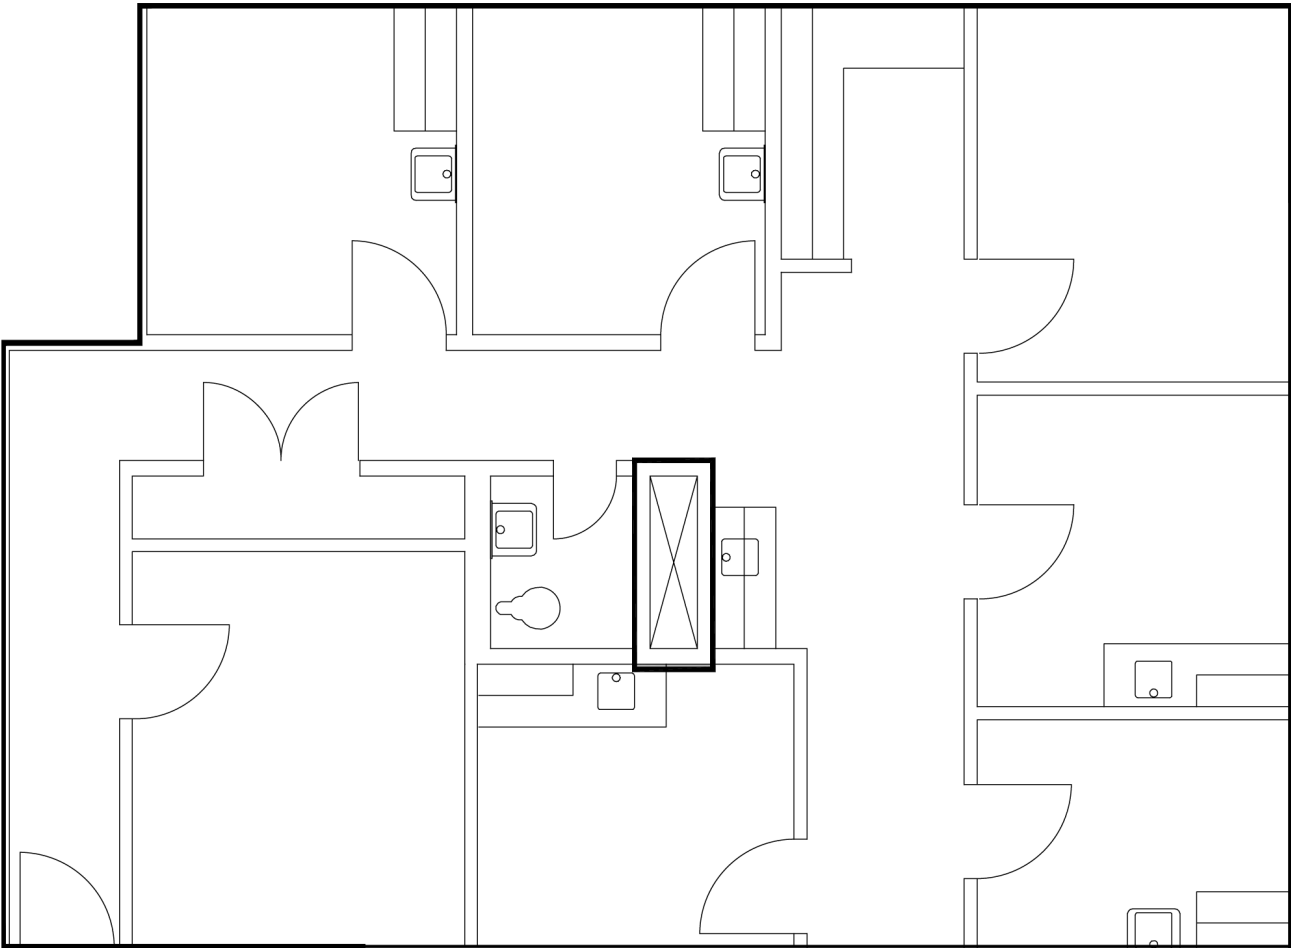

Suite 415 | 1,617 RSF

Kyle Church
205 919 1528
kyle@lightpointcre.com