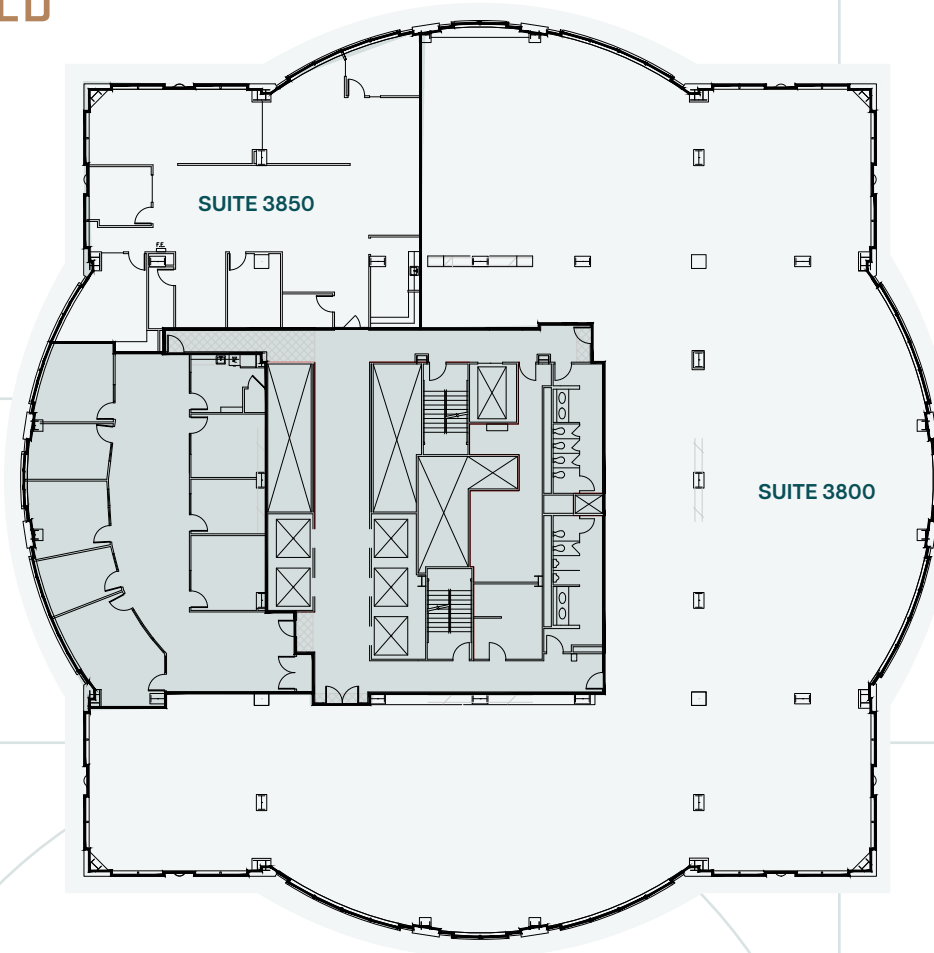

# FLOOR 38

20,432 SF COMBINED

SUITE 3850

3,739 SF

SUITE 3800

16,693 SF

TOWER  
1201