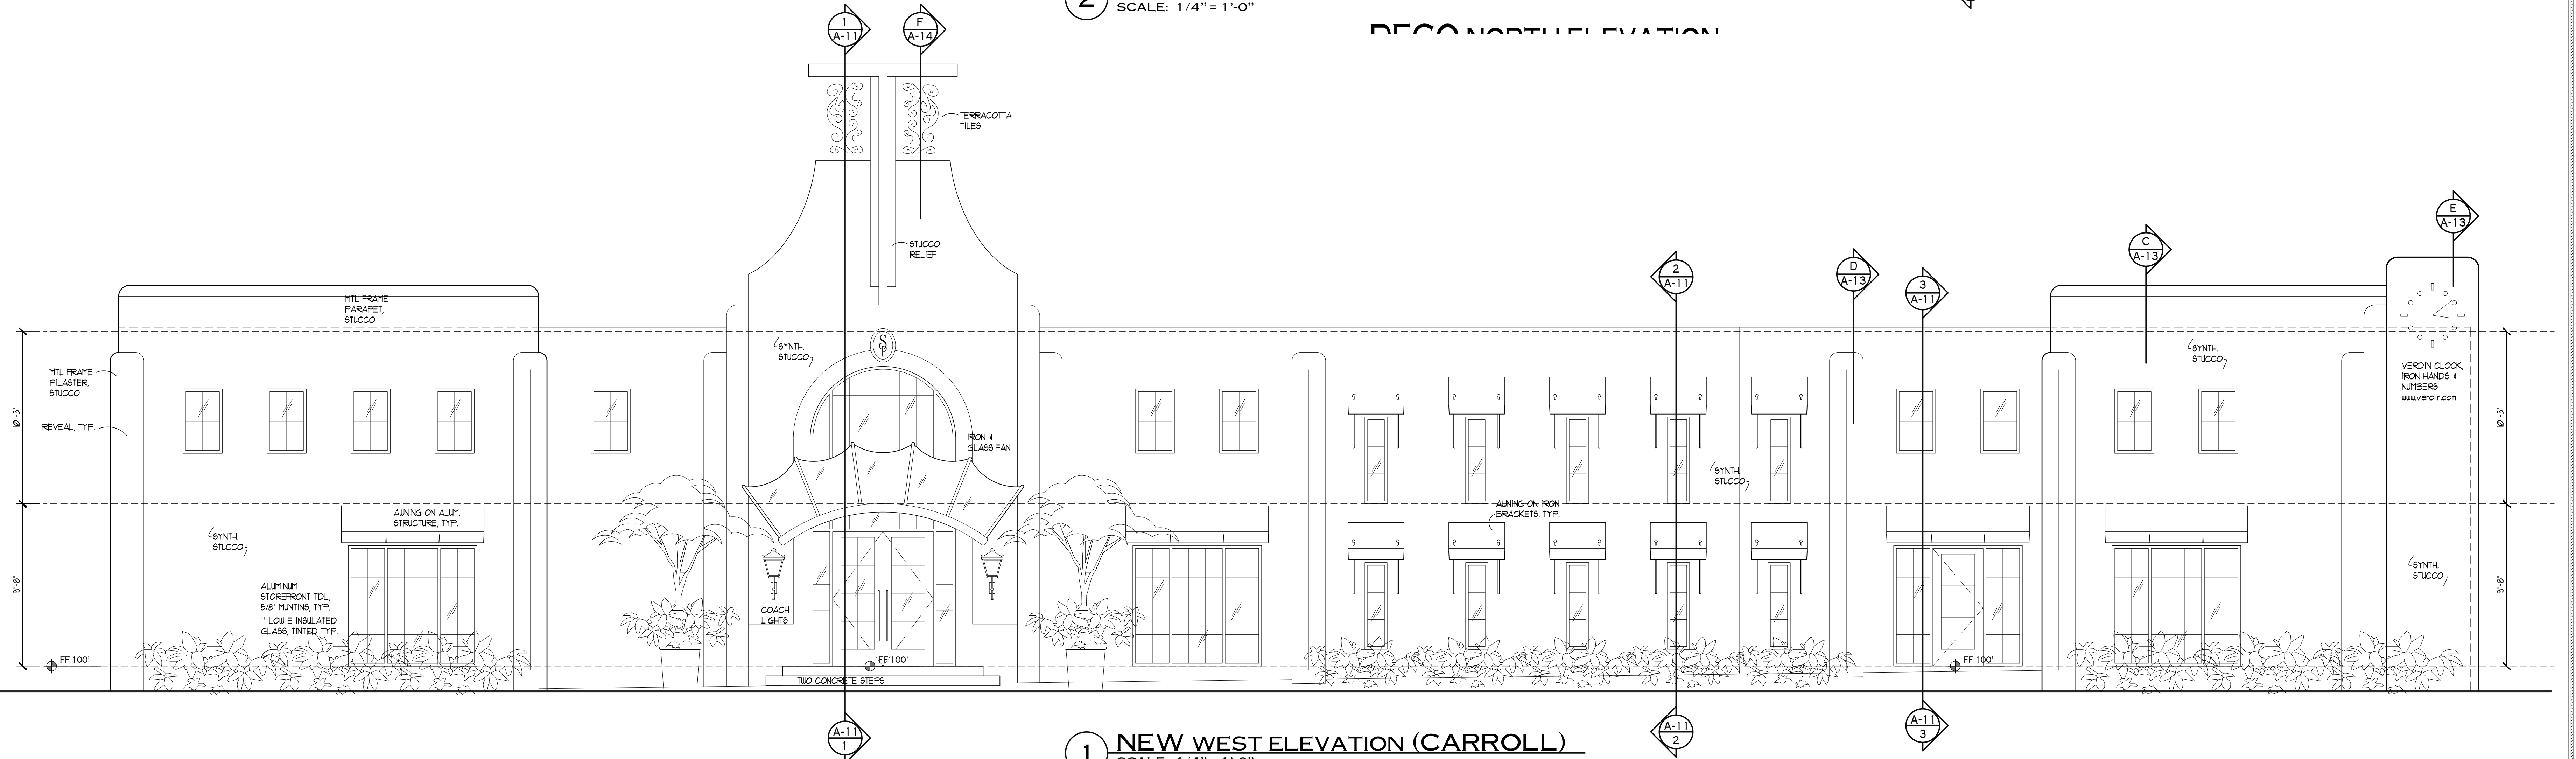

1 NEW WEST ELEVATION (CARROLL)
SCALE: 1/4" = 1'-0"