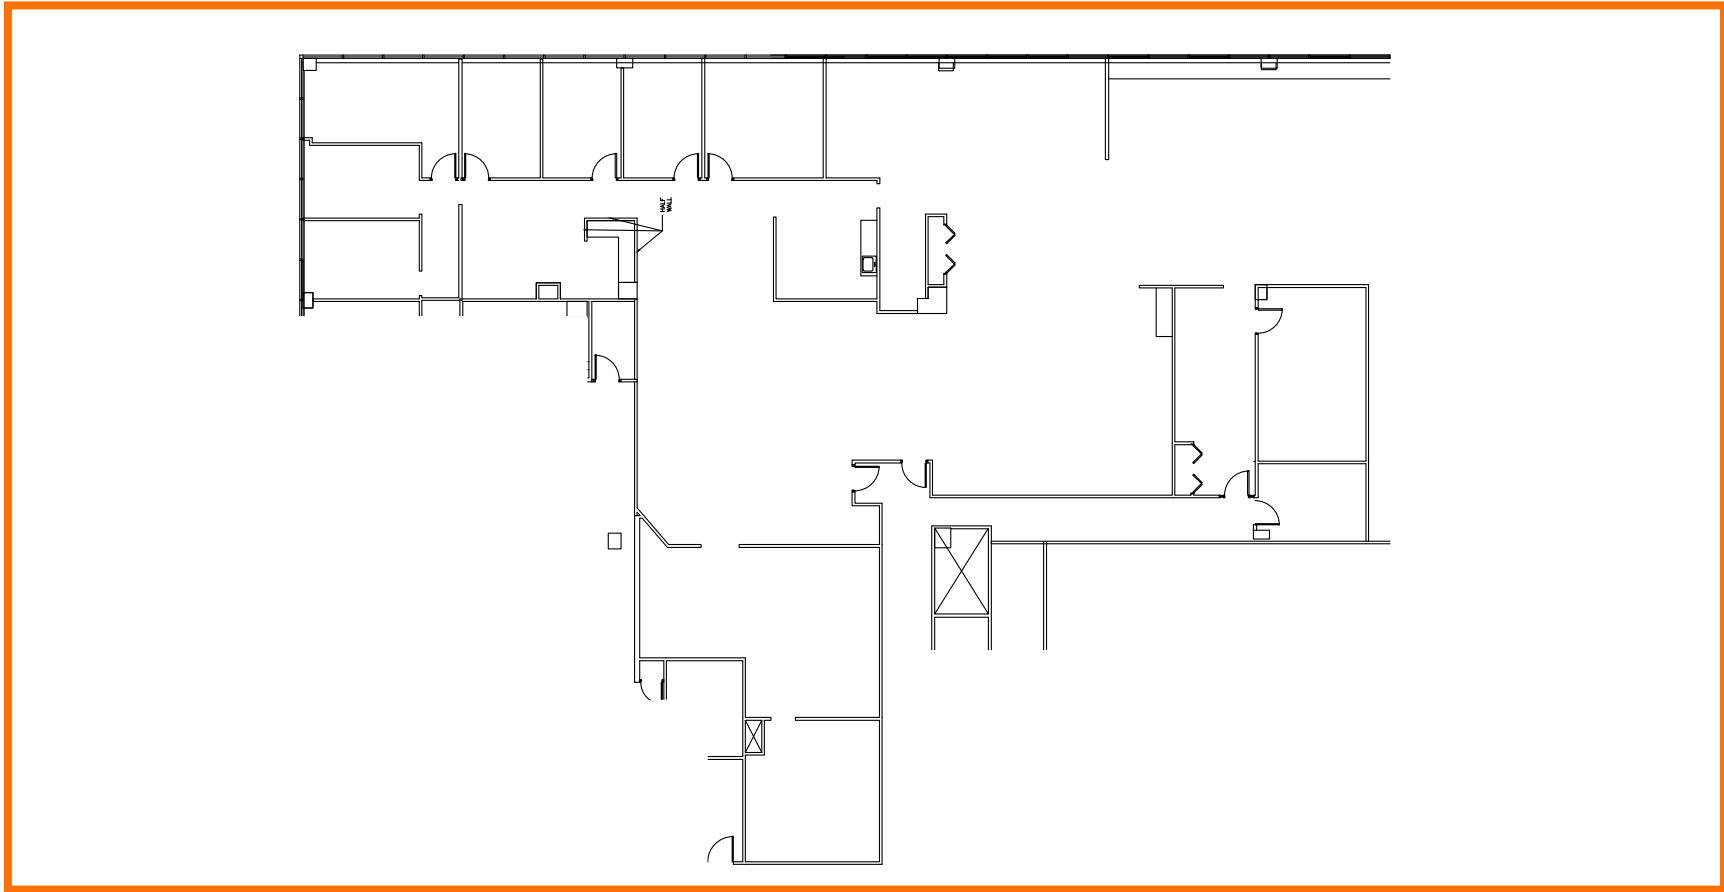

# FLOOR PLANS Fourth Floor

**Suite 400** | SF: 10,689

**For information contact:**  
**IGNACIO FELLER**  
Commercial Real Estate Director  
(847) 777-9513  
ifeller@ohareoffices.com  
OhareOffices.com