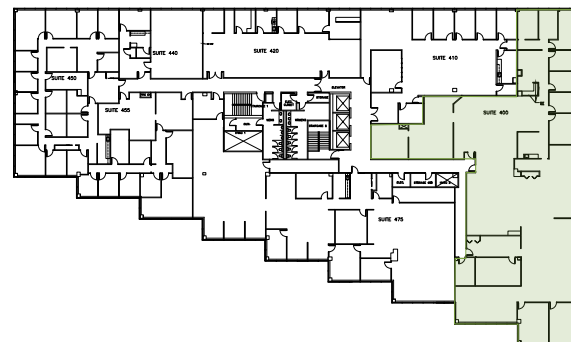

# FLOOR PLANS Fourth Floor

**Suite 400** | SF: 10,689

**For information contact:**  
**IGNACIO FELLER**  
Commercial Real Estate Director  
(847) 777-9513  
ifeller@ohareoffices.com  
OhareOffices.com