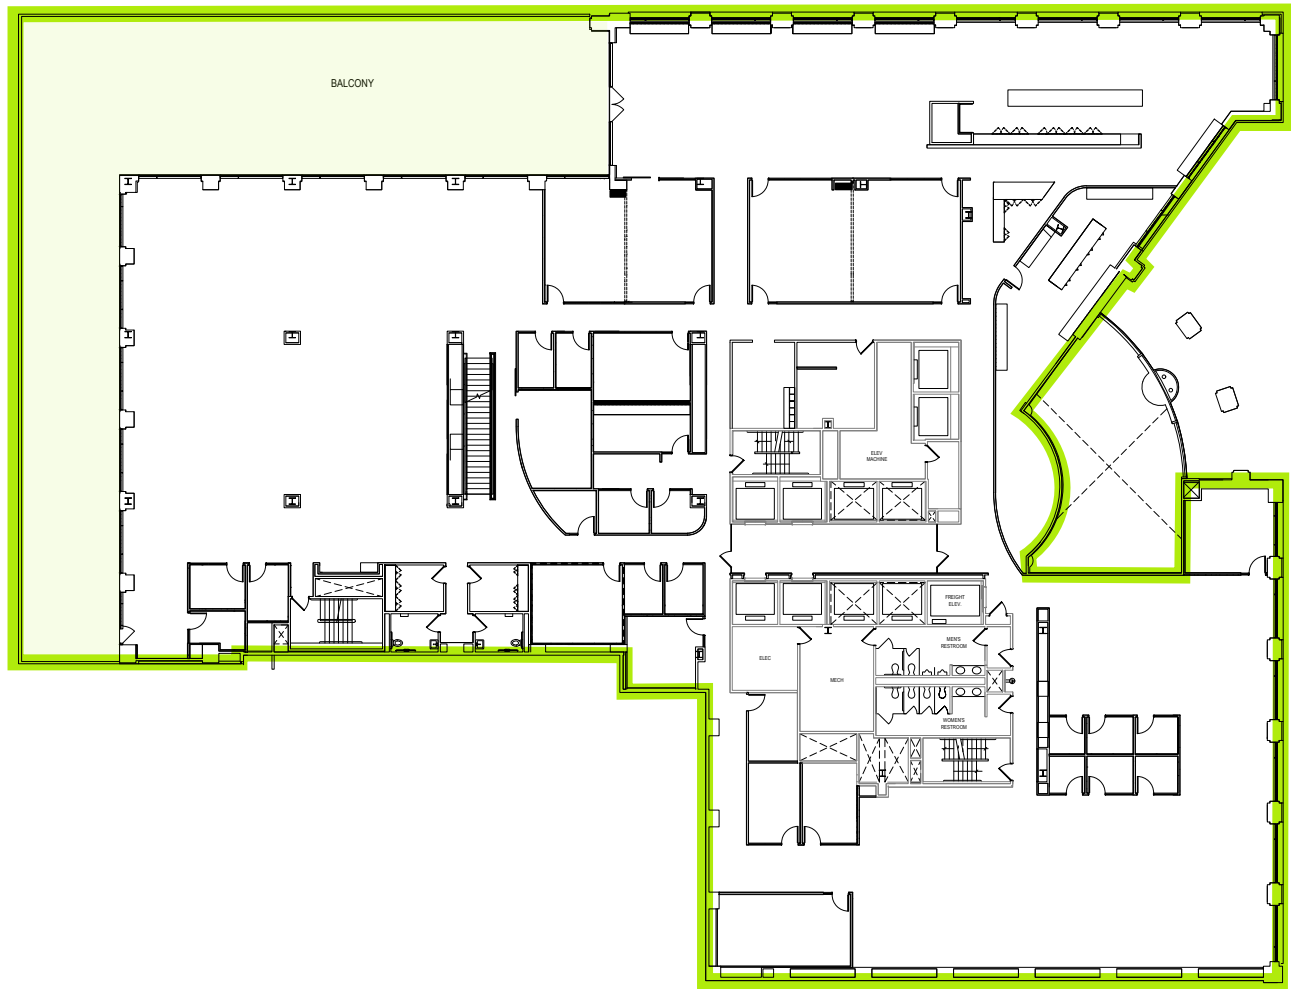

SUITE 200

32,475 RSF

JOE GOWAN +1 206 607 1738 joe.gowan@jll.com
JIM ALLISON +1 206 607 1787 jim.allison@jll.com

NORTHWOOD
INVESTORS 