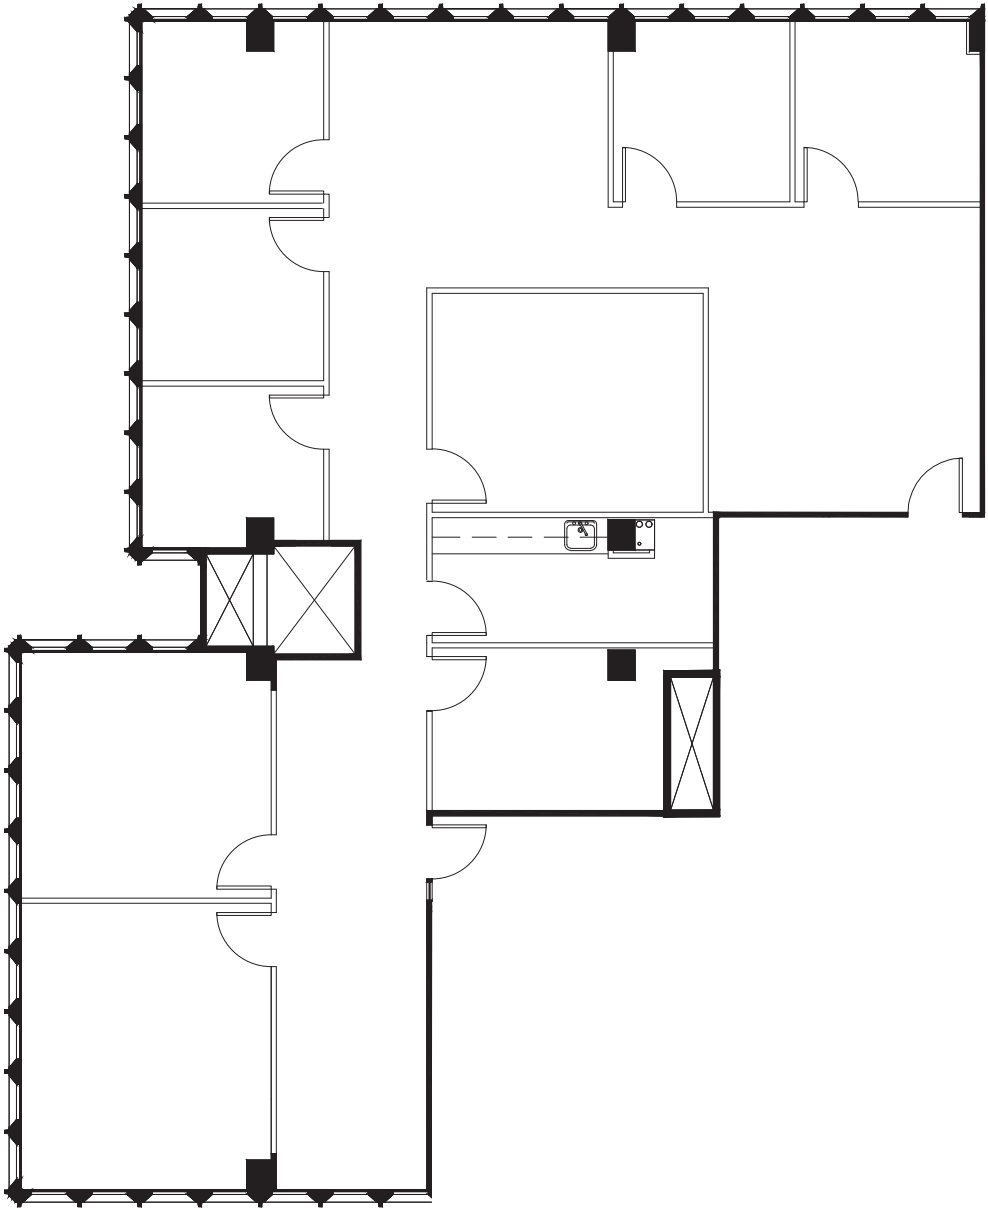

TOWER 233, SUITE 1825

2,970 RSF

KEY PLAN