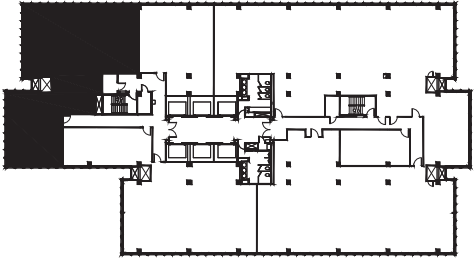

TOWER 233, SUITE 1825

2,970 RSF

KEY PLAN