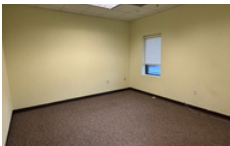

AREA

4,200 SQ FT

PROPERTY DETAILS

Move your operation into a prestigious, move-in ready office steeped in community spirit at 40 Dodd St. This former Veterans Office boasts spacious rooms perfect for individual offices, collaboration areas, and a relaxing breakroom. Greet clients in a professional lobby and utilize a convenient bathroom facility. Skip lengthy build-outs and focus on your business from day one! Leverage the established trust associated with the Veterans Office to build your own success story. Enjoy the convenience of Marietta's vibrant location with easy access to major roads and amenities. Don't miss this remarkable opportunity to secure a prime space with a proven track record - contact us today!