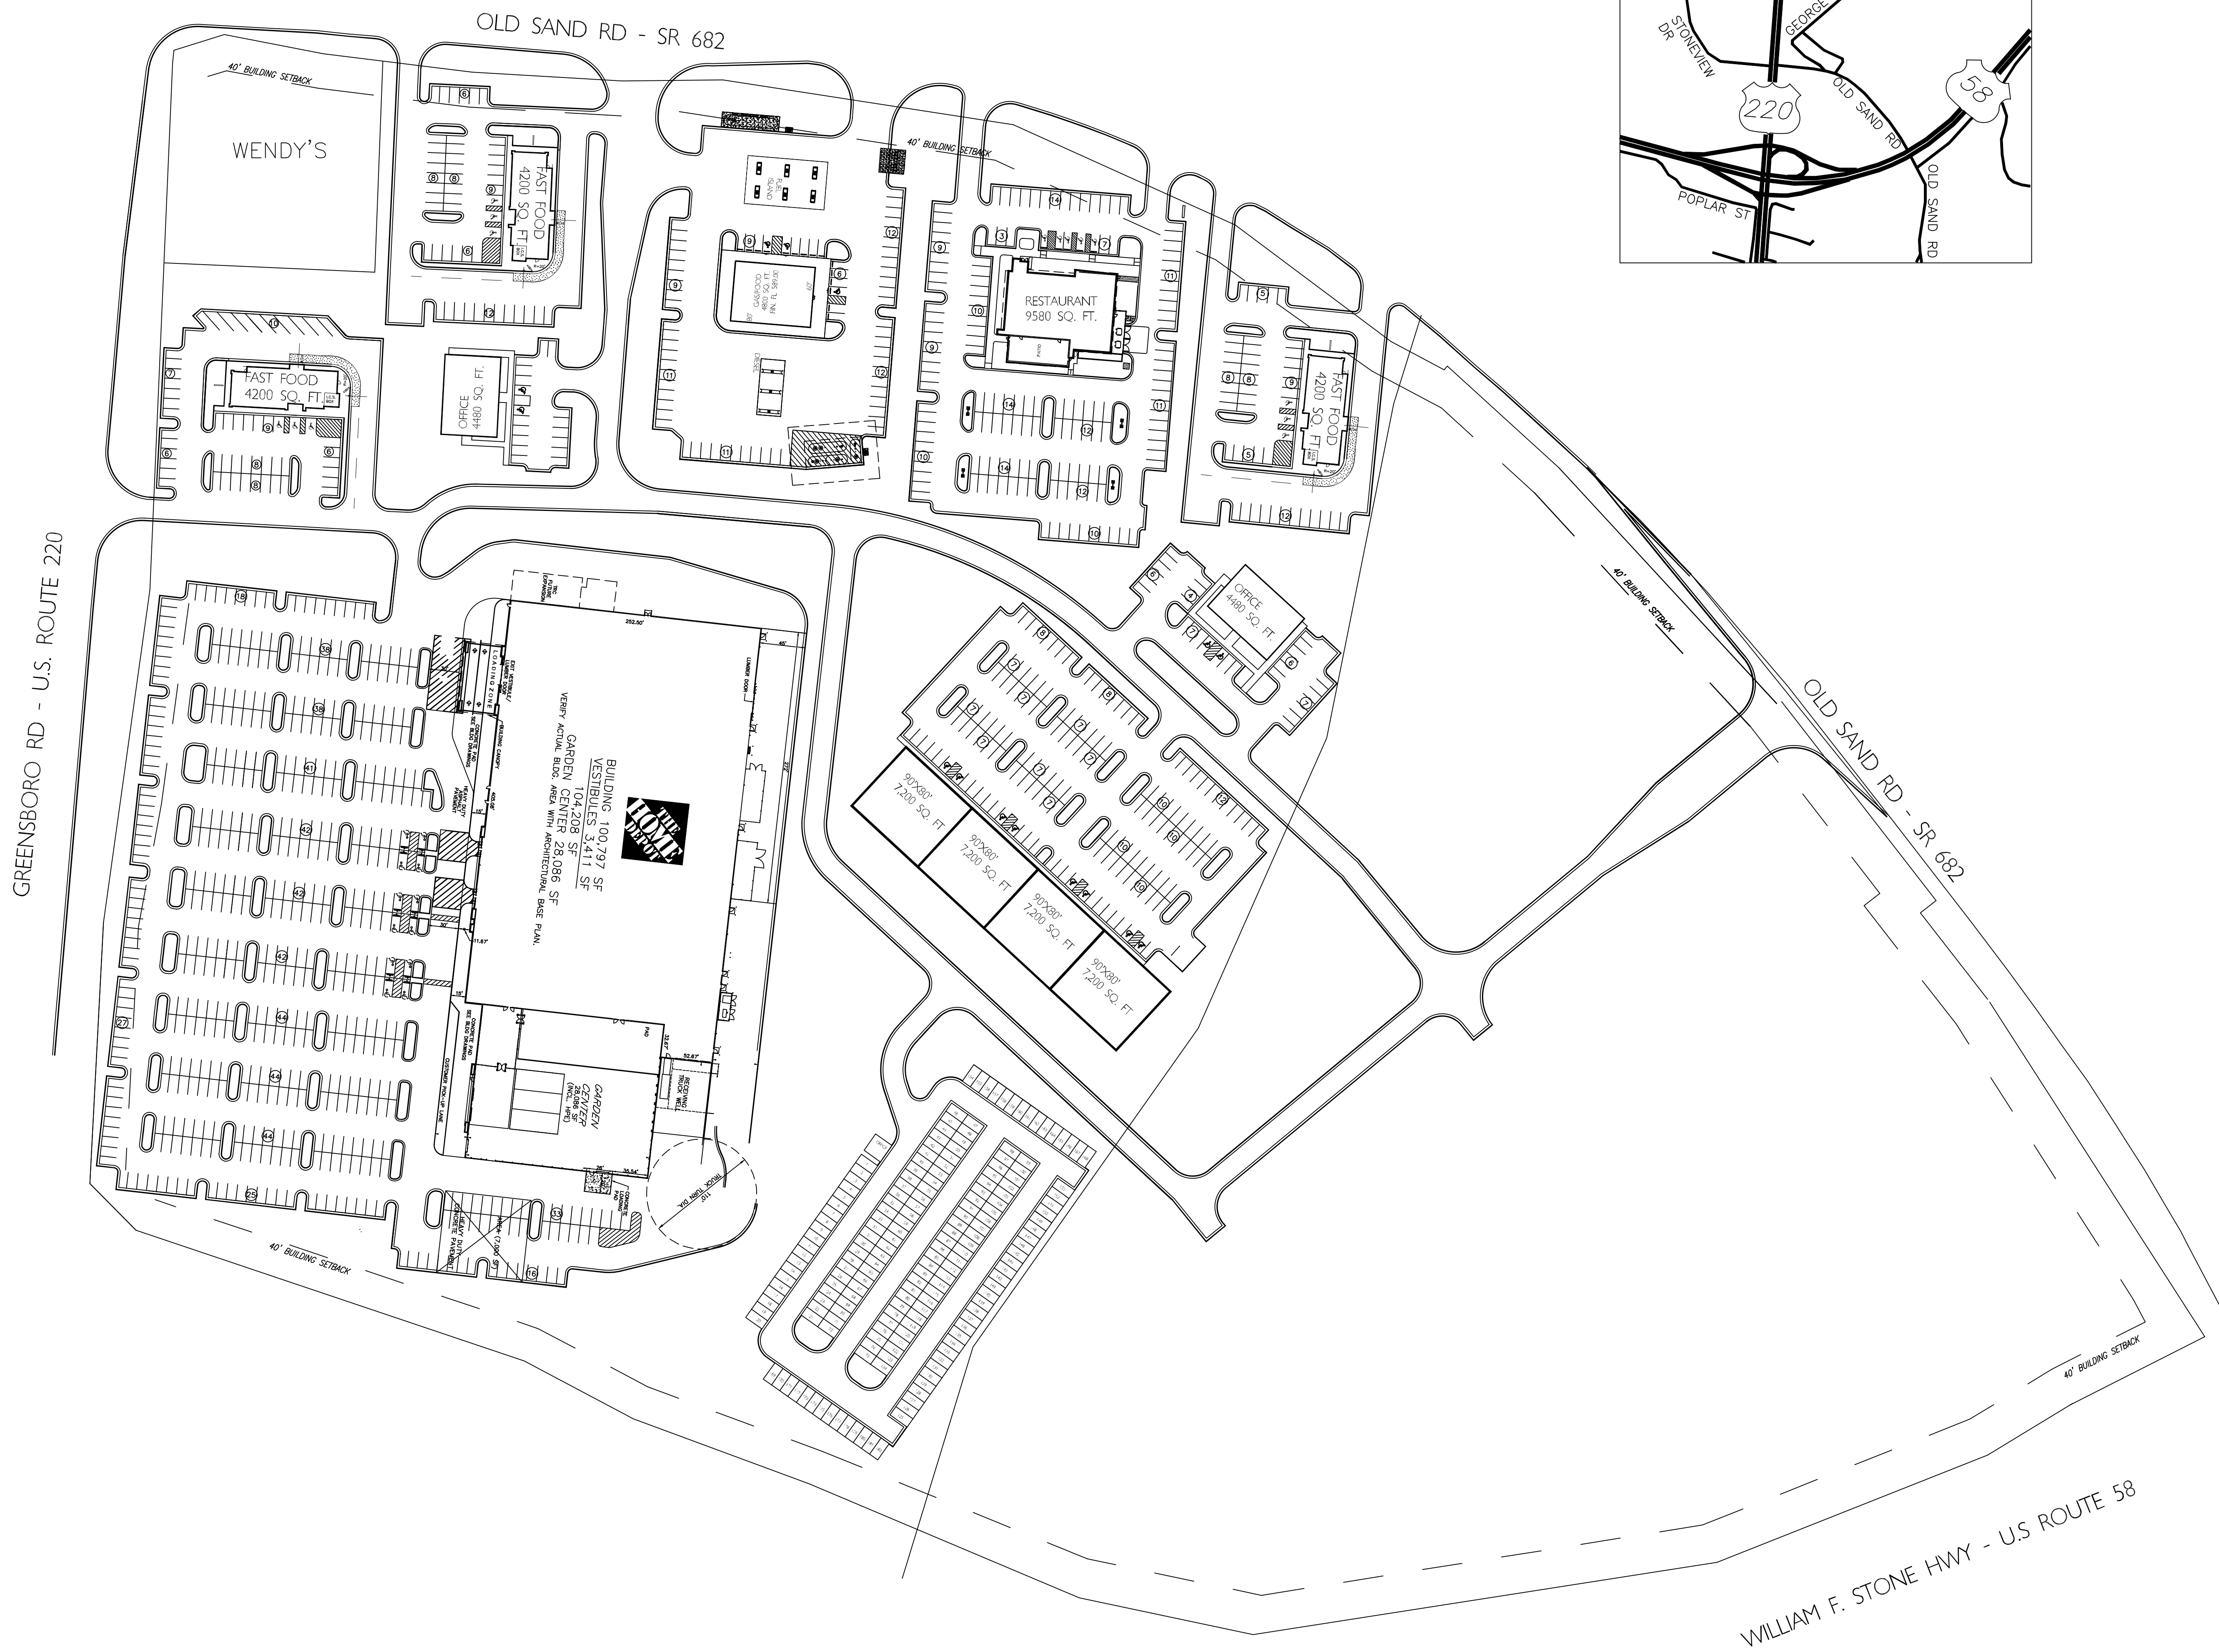

COMMERCIAL DEVELOPMENT VIRGINIA AVENUE  
J & R MANAGEMENT, INC.  
ROUTE 220, BUSINESS, VIRGINIA AVENUE

P-LAYOUT-2

NO.	DATE	DESCRIPTION	BY