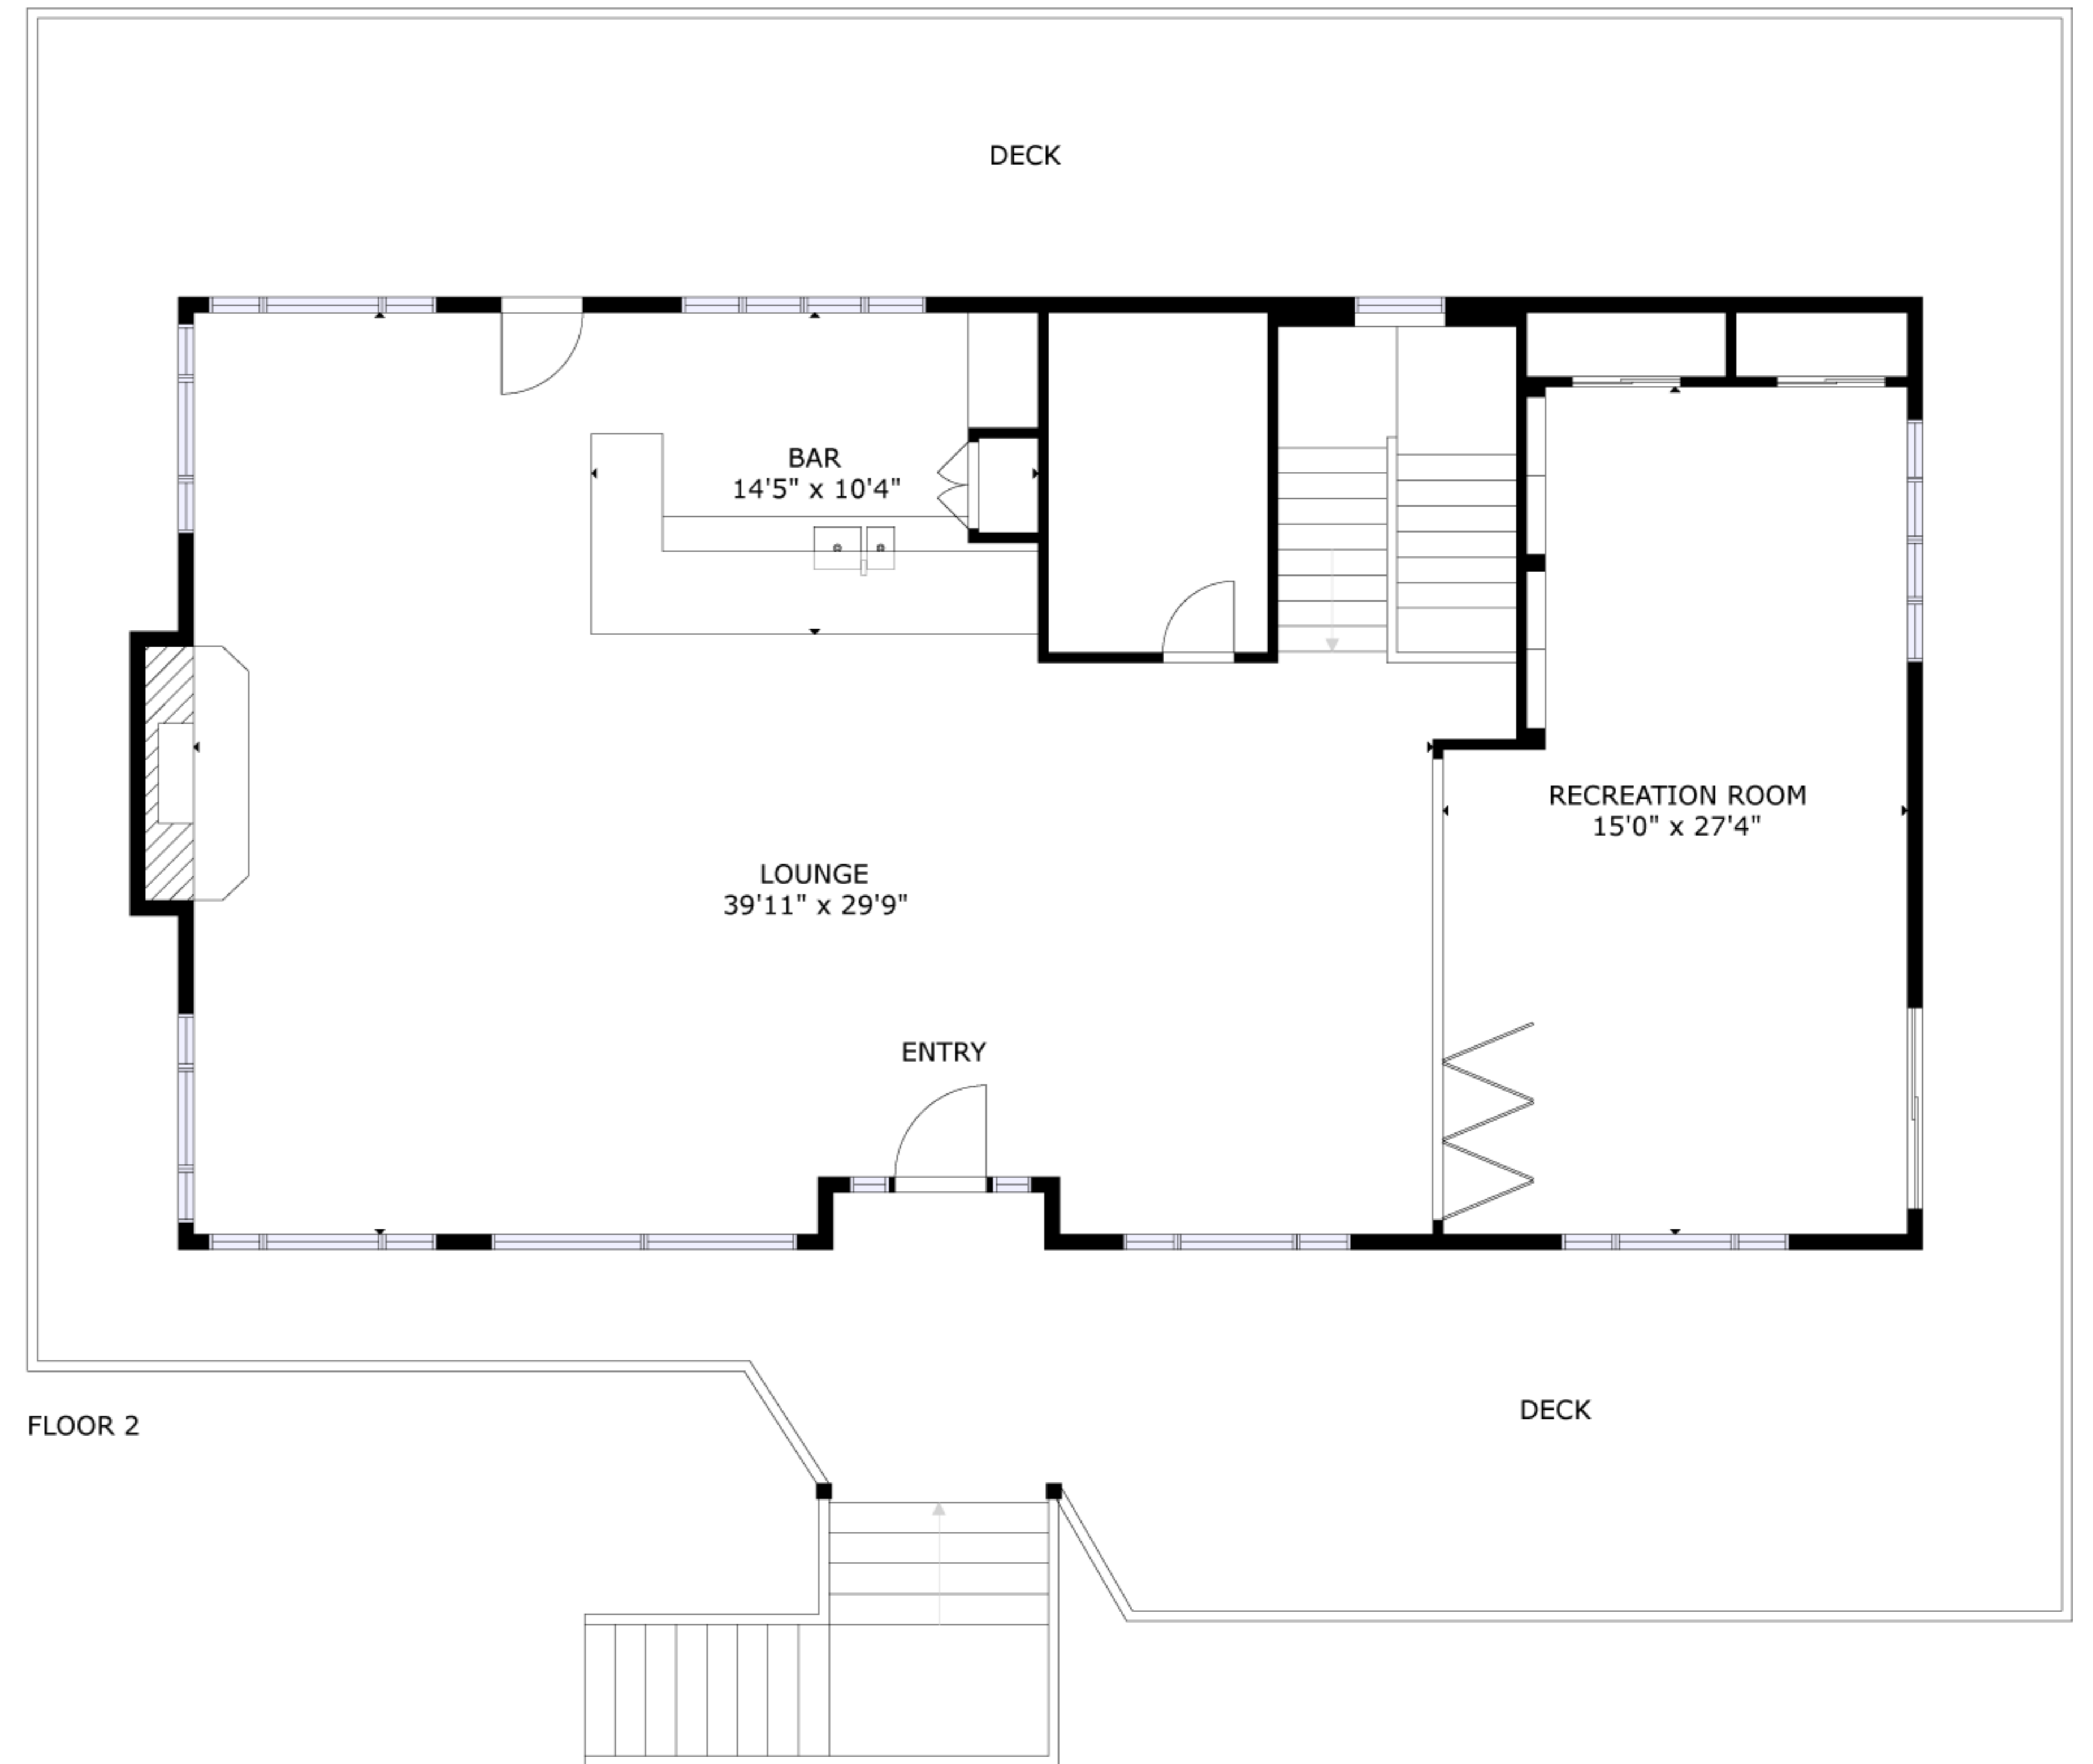

FLOOR 1

FLOOR 2

GROSS INTERNAL AREA
 FLOOR 1: 1520 sq.ft, FLOOR 2: 1623 sq.ft
 TOTAL: 3143 sq.ft

SIZES AND DIMENSIONS ARE APPROXIMATE, ACTUAL MAY VARY.