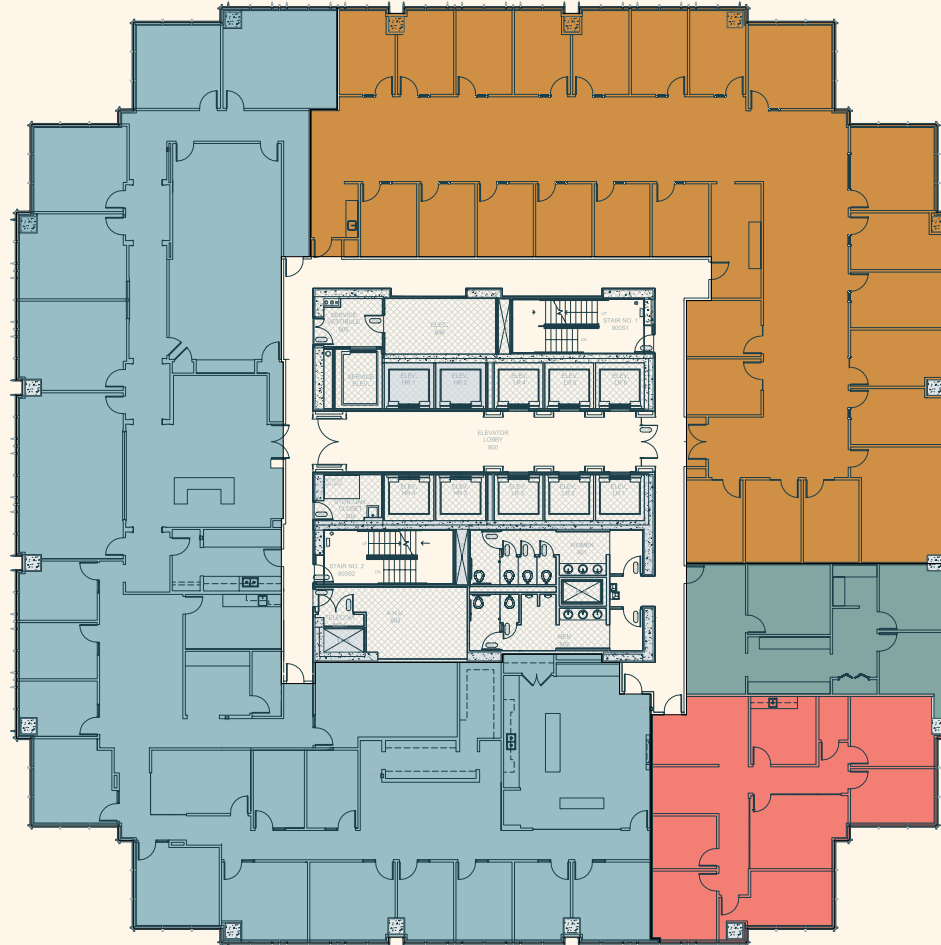

CUMBERLAND RIVER

# Floor II

Suite 1100  
12,020 SF

Suite 1110  
8,080 SF

Suite 1120  
1,291 SF

Suite 1130  
2,094 SF

3RD AVENUE SOUTH