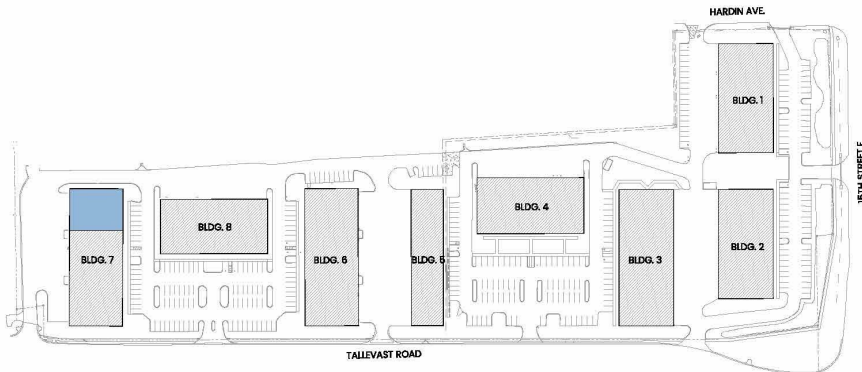

AVAILABLE
SUITE 1189 - 5,250 SF

1189 TALLEVAST RD
SARASOTA, FL 34243

--- Existing wall

PARK PLAN

KEY

- ▲ DOCK DOOR
- DRIVE-IN DOOR
- ▨ NEW WALLS
- DEMOLISHED WALLS