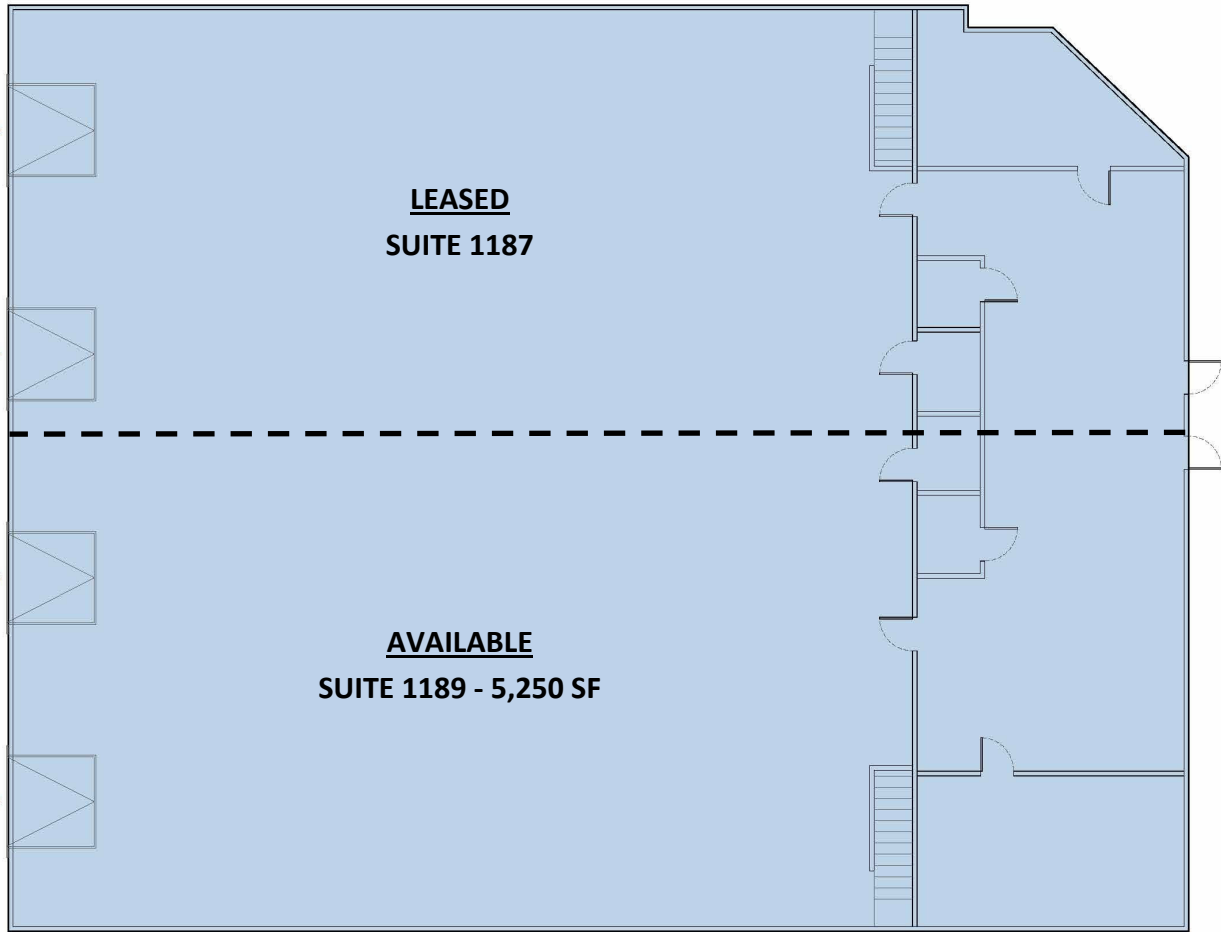

AVAILABLE
SUITE 1189 - 5,250 SF

1189 TALLEVAST RD
SARASOTA, FL 34243

--- Existing wall

PARK PLAN

KEY

- ▲ DOCK DOOR
- DRIVE-IN DOOR
- ▨ NEW WALLS
- DEMOLISHED WALLS