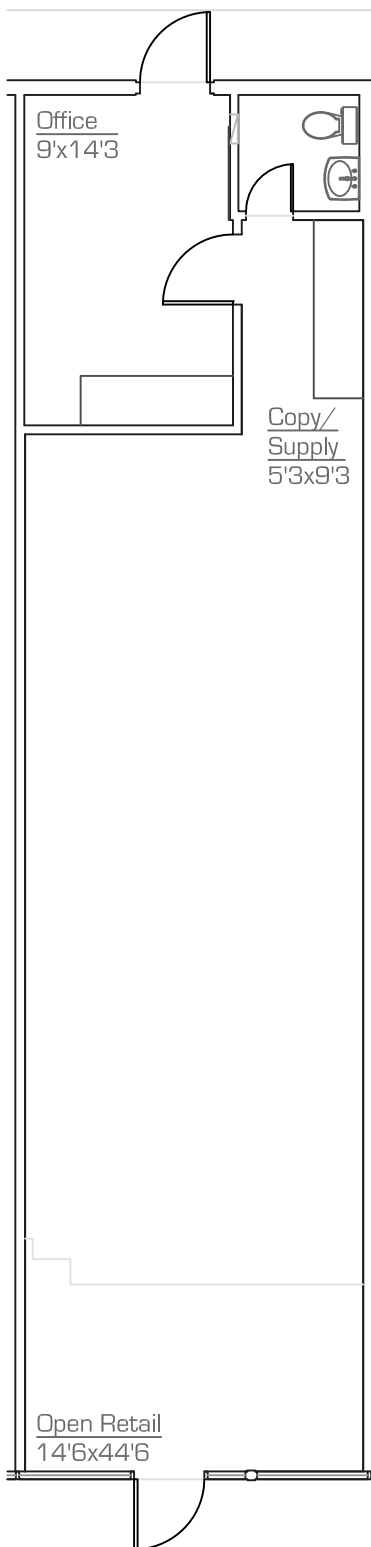

1512 West Bell Road

Phoenix . Arizona

Suite 3 - 900 SF

As-Built

scale: nts

11.February.2016

*All dimensions are approximate at $\pm 3"$

*All information is of general nature

precision**DIMENSIONS**

as-built & design
602. 790. 6412