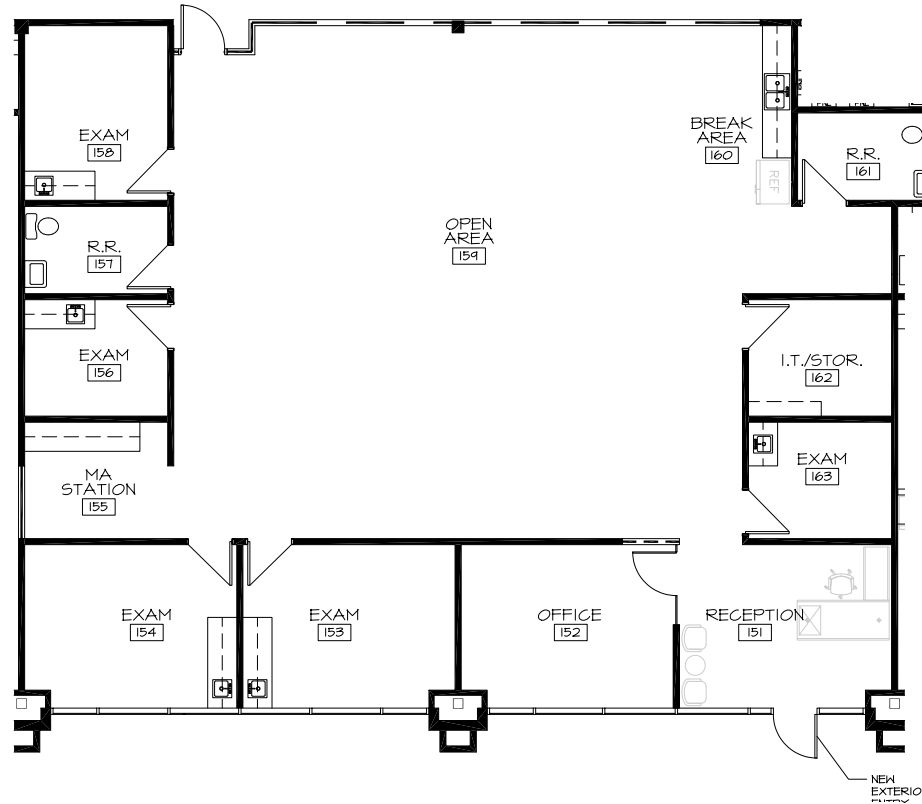

Suite 150 | 3,424 SF

OWNED BY

LEASING BY

Rachael Thompson
602.513.5122
rachael.thompson@kidder.com

Perry Gabuzzi, CCIM
602.513.5116
perry.gabuzzi@kidder.com