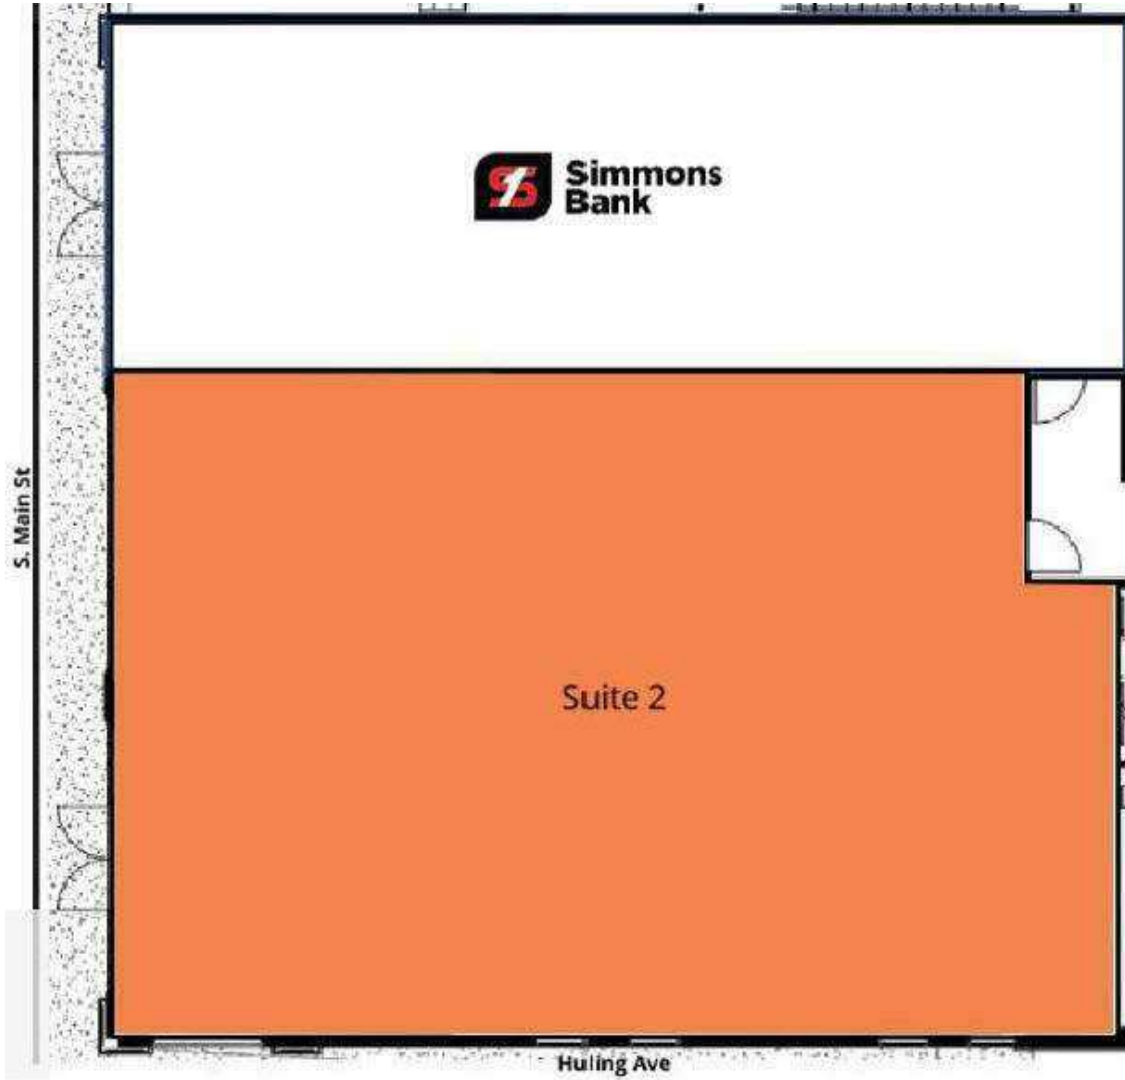

For Lease

Retail / Office