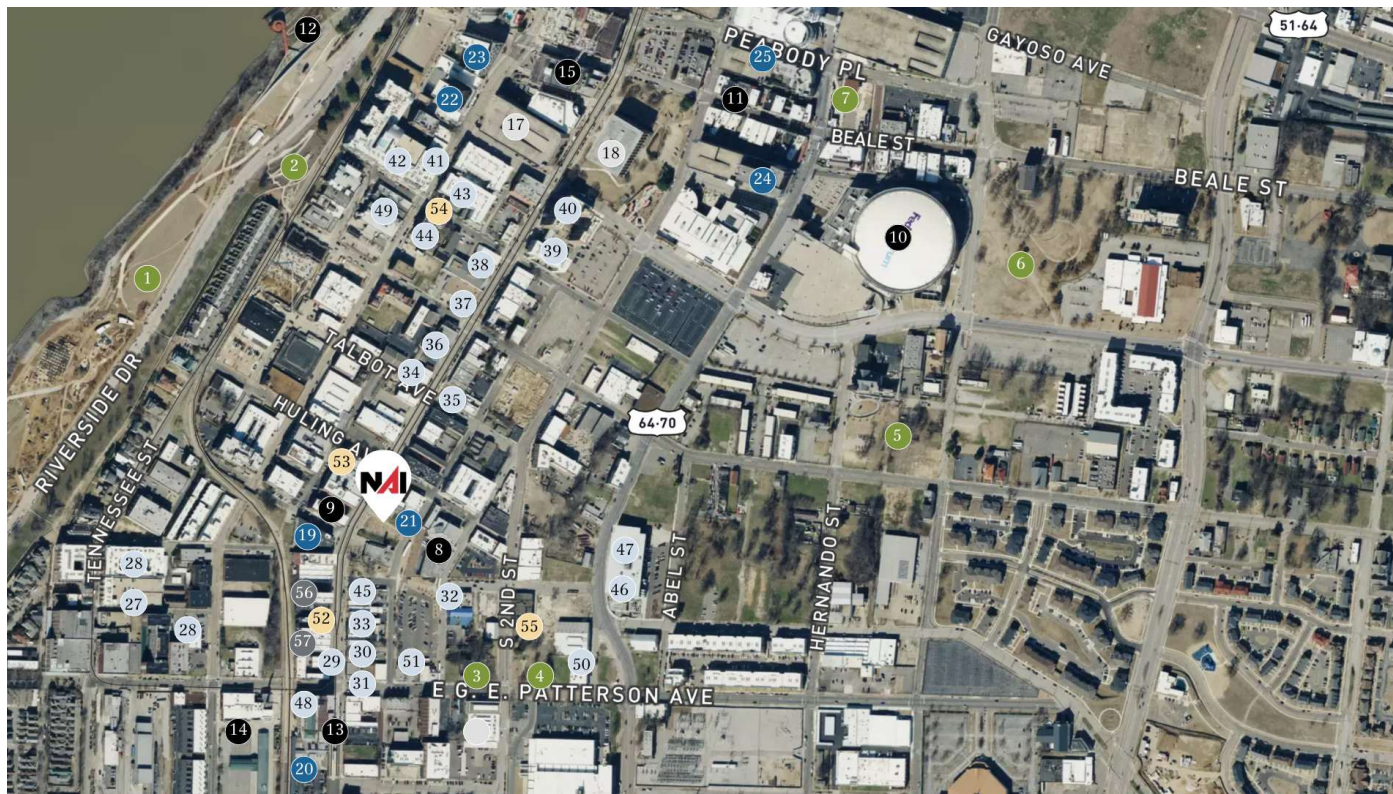

400 S Main St

Memphis, Tennessee 38103

Property Highlights

- 2,261 SF available on the ground floor of The Rambler, an 18-unit boutique hotel, with prime street frontage on South Main
- Includes access to a shared backyard event space
- Situated in the vibrant South Main Arts District, surrounded by locally owned shops, restaurants, and cultural destinations
- Walkable to numerous restaurants, hotels, museums, and attractions throughout Downtown Memphis

Retail / Office

For Lease

Retail / Office

PARKS

1. Tom Lee Park
2. Vance Park
3. Army Park
4. Navy Park
5. I AM A MAN Plaza
6. Robert R. Church Park
7. Handy Park

ATTRACTIONS

8. National Civil Rights Museum
9. Blues Hall of Fame Museum
10. FedEx Forum
11. Beale Street Entertainment District
12. Beale Street Landing
13. Memphis Central Station
14. Memphis Farmers Market
15. The Orpheum

GOVERNMENT BUILDINGS

16. United States Postal Service
17. Memphis Light Gas & Water
18. David F. Hansen Administration Building

ACCOMODATIONS

19. ARRIVE Memphis
20. The Central Station Curio Collection by Hilton
21. The Rambler
22. Caption by Hyatt
23. Hyatt Centric
24. The Westin
25. Hampton Inn & Suites

DINING

26. By the Brewery
27. Fannie Lou's Gourmet Chicken
28. The Blue Monkey
29. Ernestine & Hazel's
30. Little Italy
31. The Arcade
32. Central BBQ
33. South Main Sushi
34. Good Fortune Co.
35. Slider Inn
36. South of Beale
37. The Green Beetle
38. DaVinci's Restaurant & Lounge
39. The Lobbyist
40. Catherine & Mary's
41. Amelia Gene's
42. Pretty Taco
43. Barware
44. Gus's Fried Chicken
45. The Garden
46. Little Bettie
47. Wiseacre Brewing Co.
48. Zio Matto Gelato
49. Old Dominic Distillery
50. Renee's Sandwich Shop
51. Parlay Restaurant & Bar