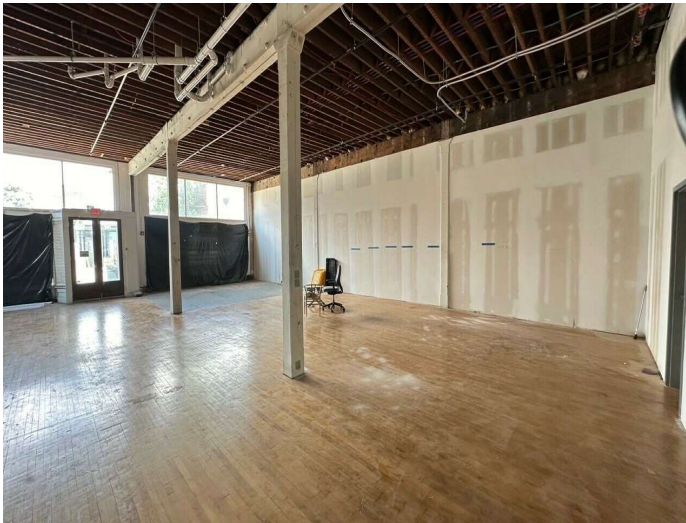

For Lease

Retail / Office