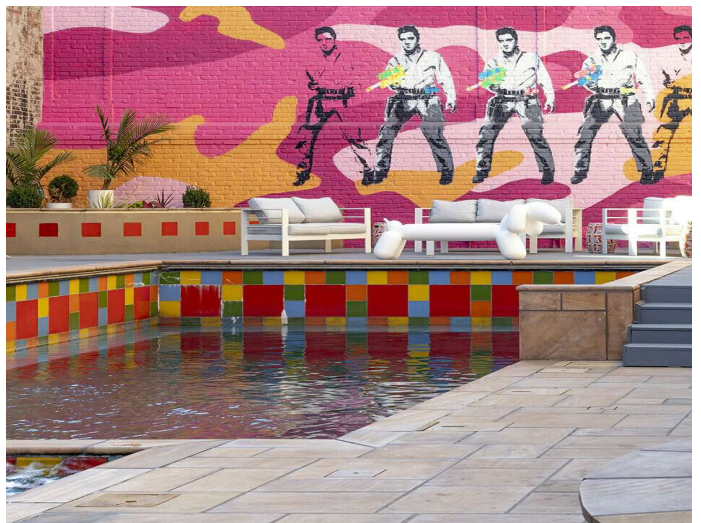

For Lease

Retail / Office