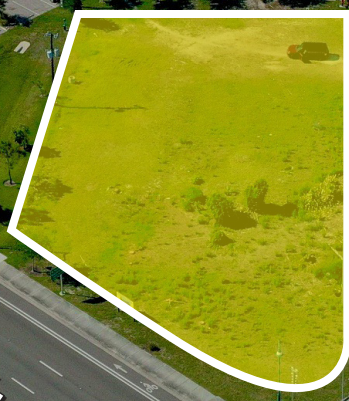

Price Reduced

LAND FOR SALE

Tamiami Trail East

Pine Street

# Property Overview

Located at the southeast corner of Tamiami Trail East and Pine Street just west of Bayshore Drive, this vacant land parcel is perfect for any standalone use. Highlights include:

- » Part of the vibrant downtown Naples market
- » 0.54 acres of cleared land.
- » C-4 zoning allows for a wide variety of retail and office uses including car wash and restaurant.
- » Fully entitled for a tunnel-style car wash with Development Order and fully stamped architectural drawings in place.
- » Site benefits from left turn access onto Pine Street and a convenient uturn lane for westbound traffic.
- » Highly visible corner lot.
- » Annual Average Daily Traffic: 57,100 (2023).
- » Part of the Bayshore Gateway Triangle Community Redevelopment Area (GTZO).
- » Offered at ~~\$2,195,000~~ \$1,990,000