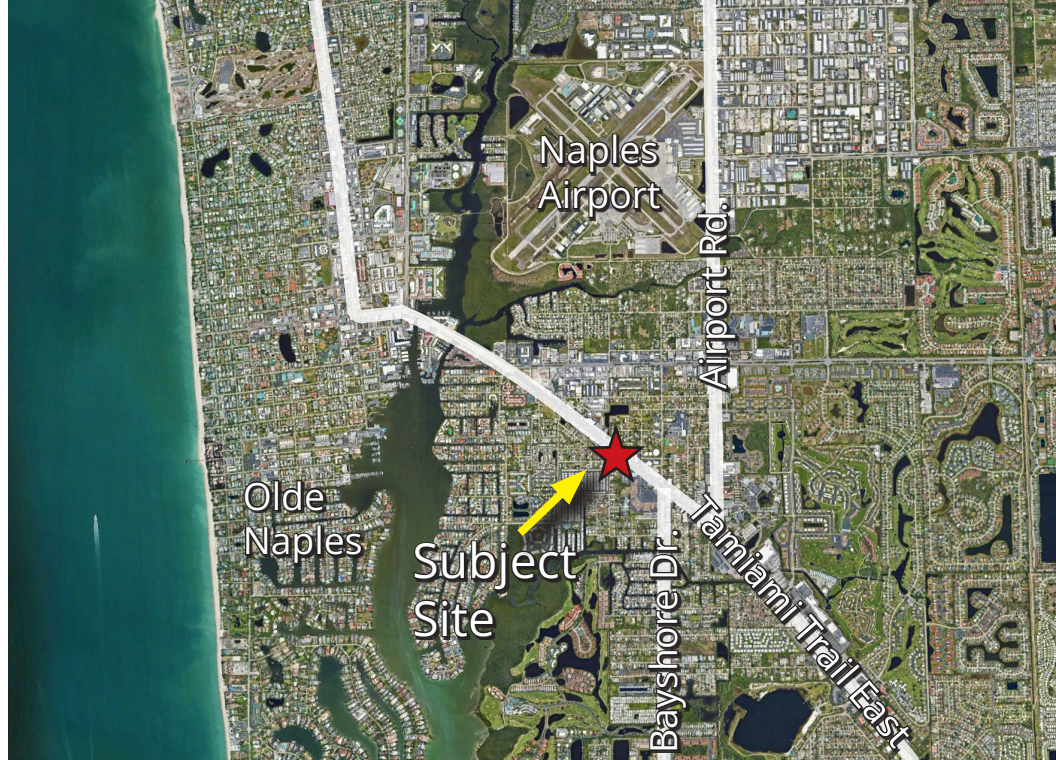

- » Part of the vibrant downtown Naples market
- » 0.54 acres of cleared land.
- » C-4 zoning allows for a wide variety of retail and office uses including car wash and restaurant.
- » Fully entitled for a tunnel-style car wash with Development Order and fully stamped architectural drawings in place.
- » Site benefits from left turn access onto Pine Street and a convenient uturn lane for westbound traffic.
- » Highly visible corner lot.
- » Annual Average Daily Traffic: 57,100 (2023).
- » Part of the Bayshore Gateway Triangle Community Redevelopment Area (GTZO).
- » Offered at ~~$2,195,000~~ $1,990,000

This document has been prepared by Premier Commercial, Inc. ("Broker") for advertising and general information only. Broker makes no guarantees, representations or warranties of any kind, expressed or implied, regarding the information including, but not limited to, warranties of content, accuracy and reliability. Any interested party should undertake their own inquiries as to the accuracy of the information. Broker excludes unequivocally all inferred or implied terms, conditions and warranties arising out of this document and excludes all liability for loss and damages arising there from. This publication is the copyrighted property of Broker ©2026. All rights reserved.