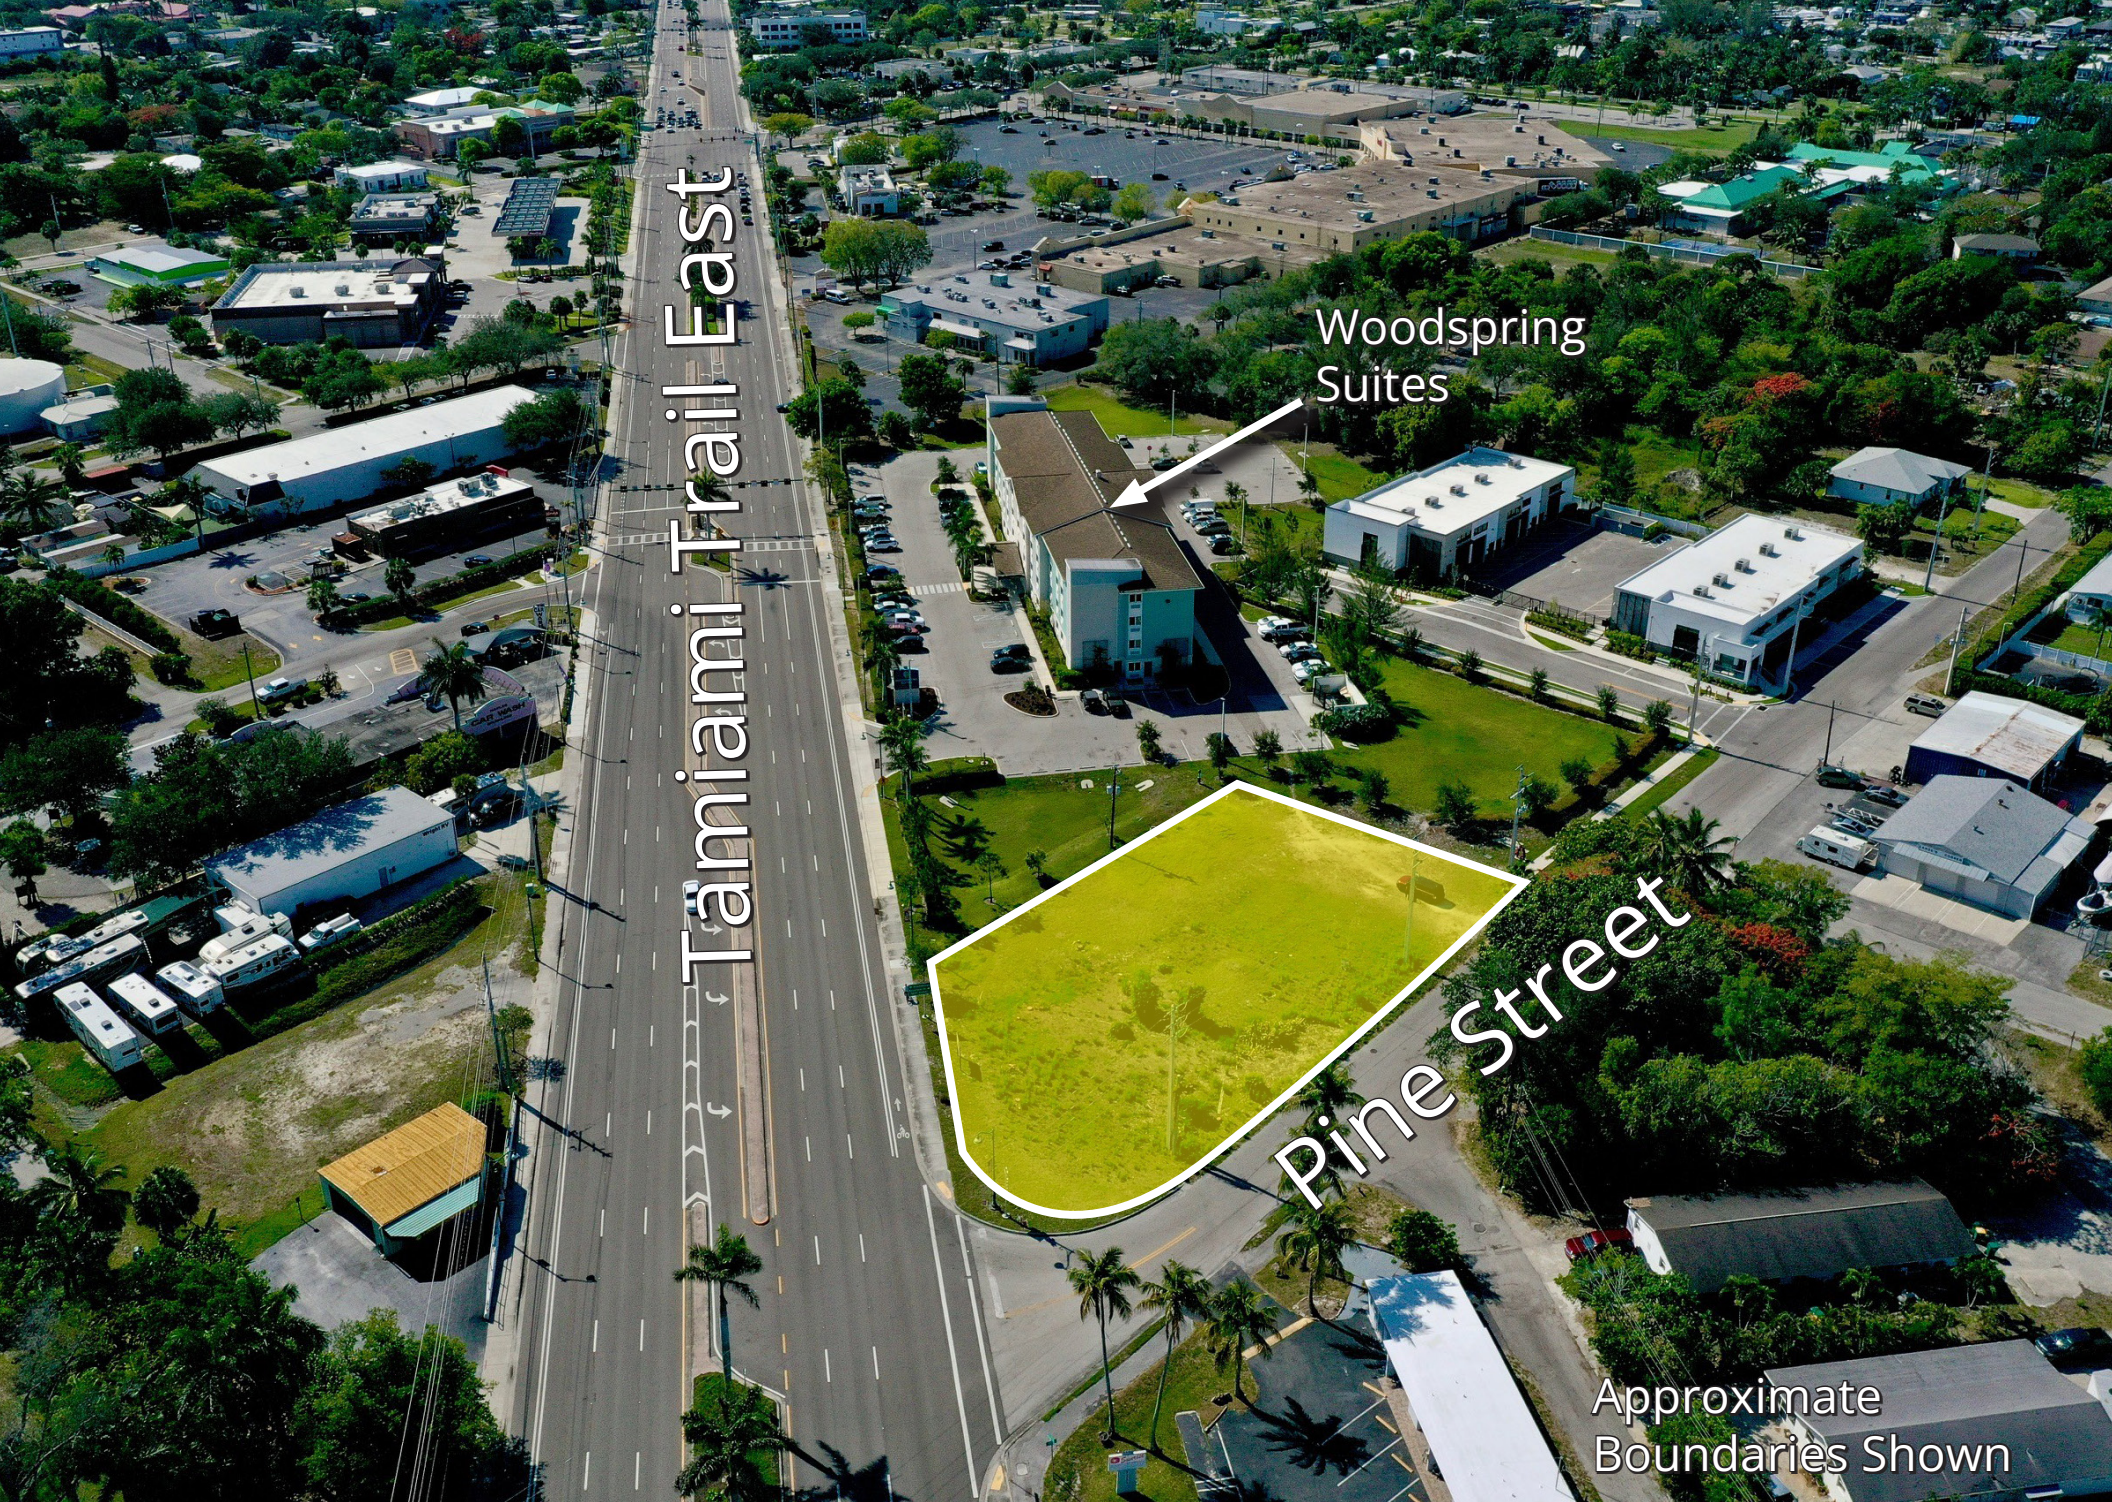

Tamiami Trail East

Woodspring Suites

Pine Street

Approximate Boundaries Shown