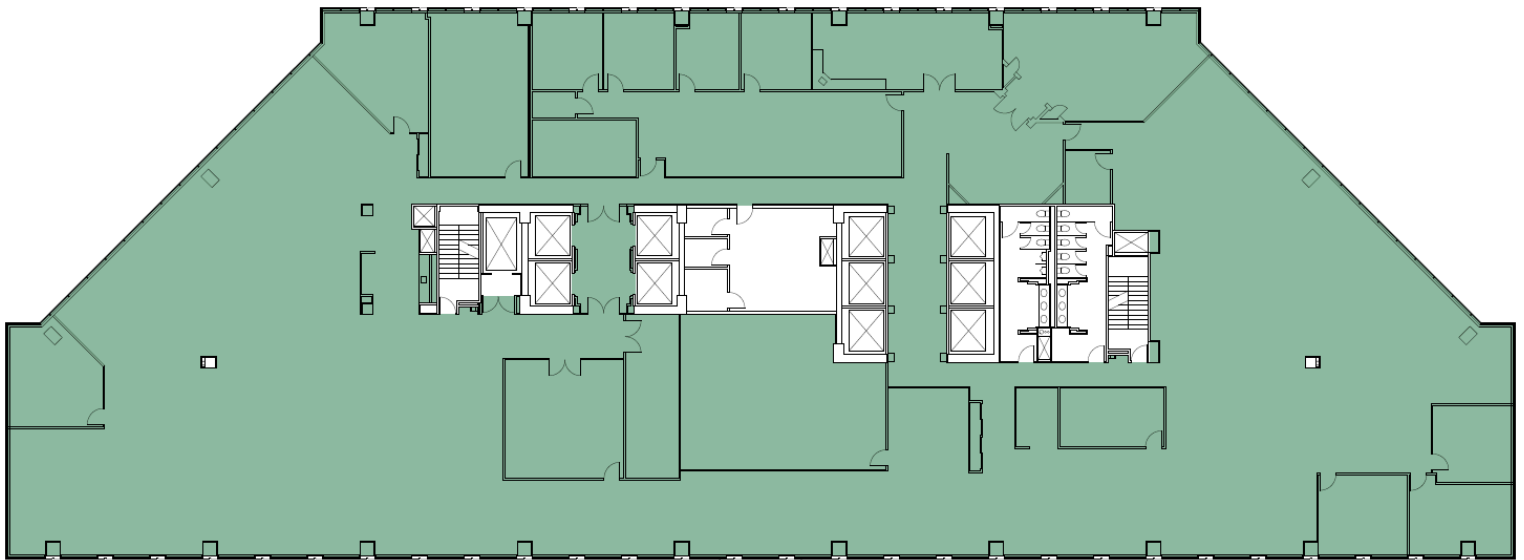

WARREN PLACE

Two Warren Place

DETAILS

Available Suite:	600
Suite SqFt:	26,162
Building Size:	489,903
Price/SF:	\$27.00

6120 S Yale Ave
Tulsa, OK 74136

Warren Place at 61st and Yale. Located next to Mahogany Prime Steakhouse, Pub W, Neighborhood Jam, Starbucks, and more. Two Warren Place offers spectacular natural light and extensive views of Tulsa.

- 24/7 Controlled Access
- 24/7 On-Site Security
- 6 Story Parking Garage with Canopied Walkways
- Fully Paved & Lit Walking Trails
- Saint Francis HealthZone Coporate Discounted Rates