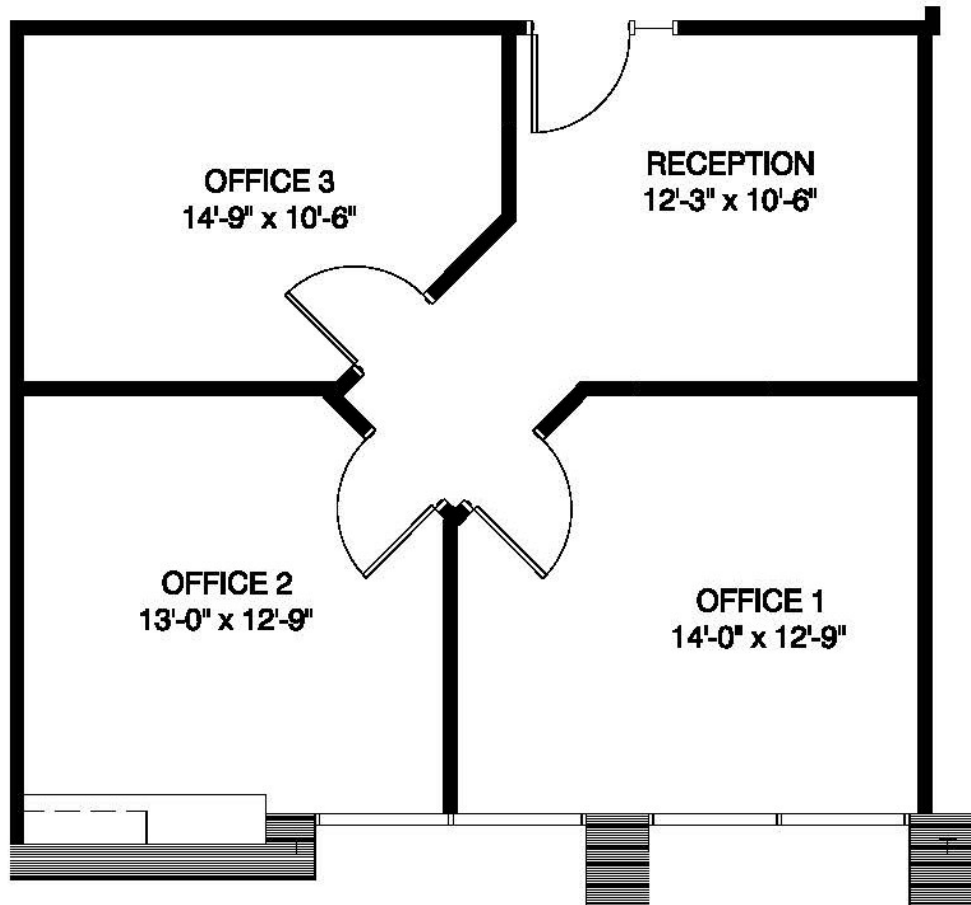

SUITE 125
811 RSF
6320 LBJ FREEWAY
DALLAS, TEXAS

NOTE: ROOM SIZES ARE ROUNDED TO NOMINAL DIMENSIONS

Key Plan 1st Floor

FOR INFORMATION CONTACT:
RYAN PHILLIPS 469.522.4308
ryanphil@signatureasset.com