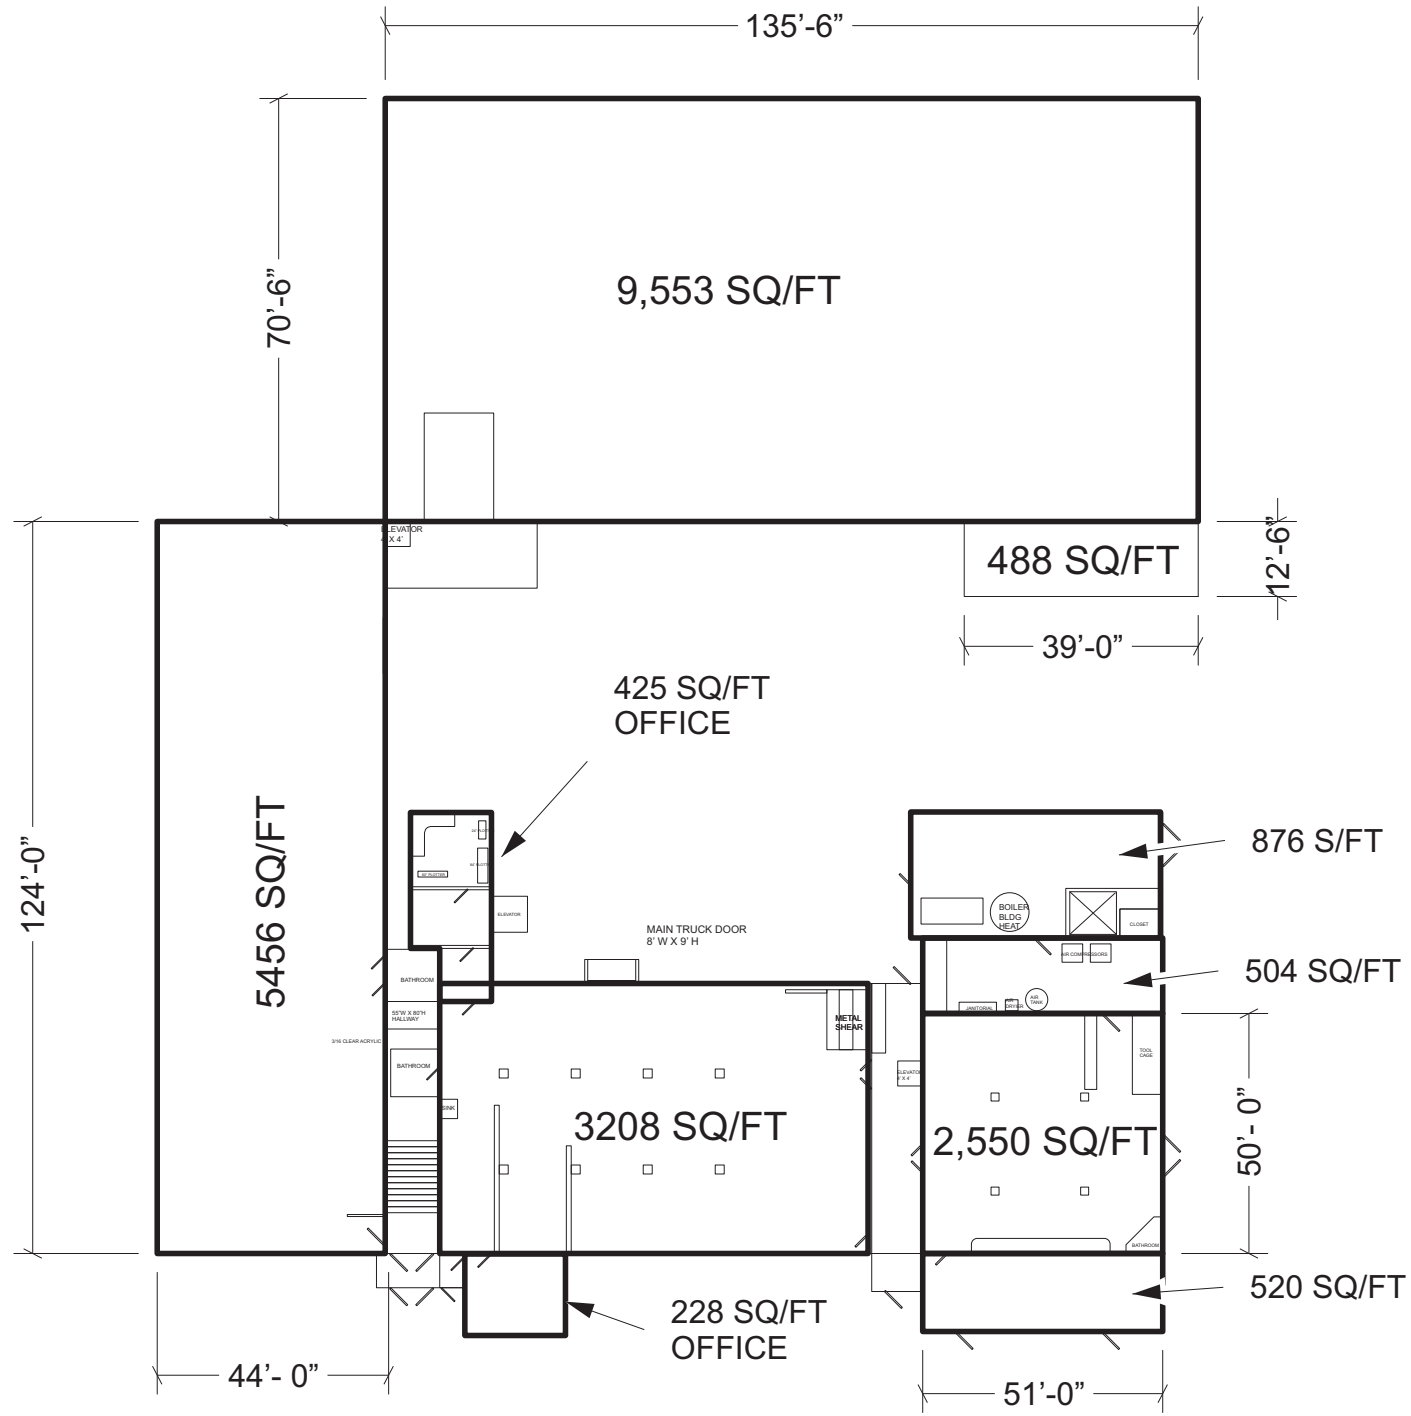

**1 ST FLOOR: 23,579 SQ/FT**

**2 ND FLOOR: 11,981 SQ/FT**

**1 PLAN VIEW**  
SCALE: 1/32" = 1'-0"  
1ST FLOOR

**2 PLAN VIEW**  
SCALE: 1/32" = 1'-0"  
2 ND FLOOR

3 RD FLOOR: 2,970 SQ/FT

**2** PLAN VIEW  
SCALE: 1/32" = 1'-0"  
2 ND FLOOR