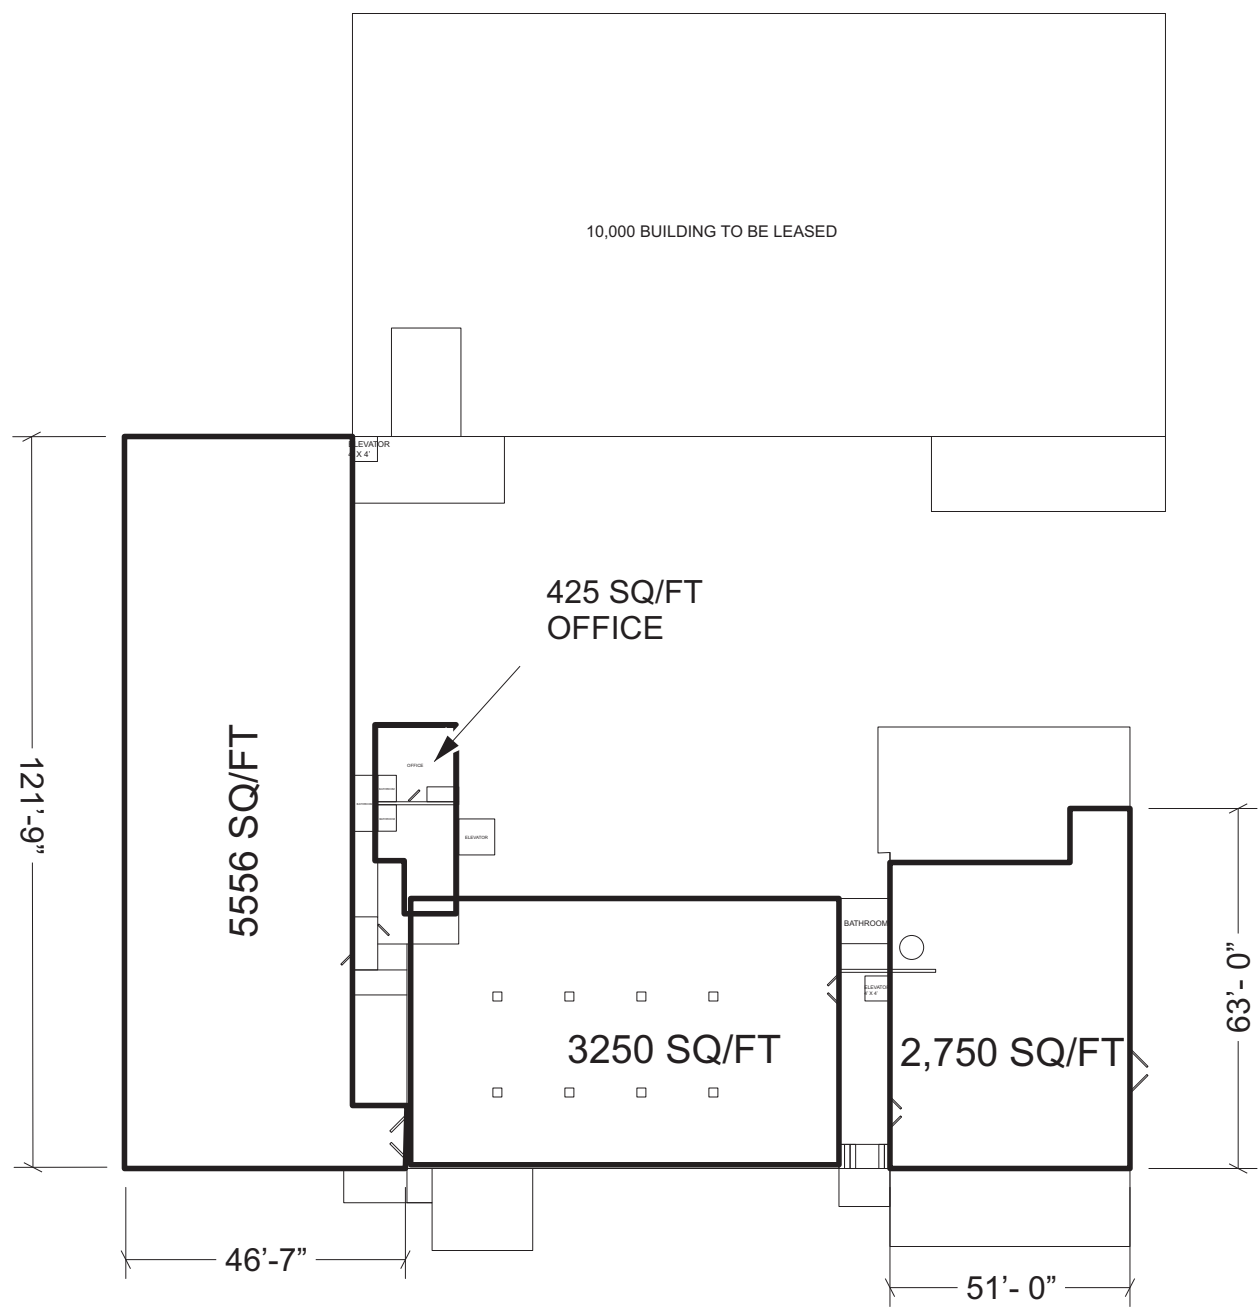

**1 ST FLOOR: 23,579 SQ/FT**

**2 ND FLOOR: 11,981 SQ/FT**

**1 PLAN VIEW**  
SCALE: 1/32" = 1'-0"  
1ST FLOOR

**2 PLAN VIEW**  
SCALE: 1/32" = 1'-0"  
2 ND FLOOR

3 RD FLOOR: 2,970 SQ/FT

**2** PLAN VIEW  
SCALE: 1/32" = 1'-0"  
2 ND FLOOR