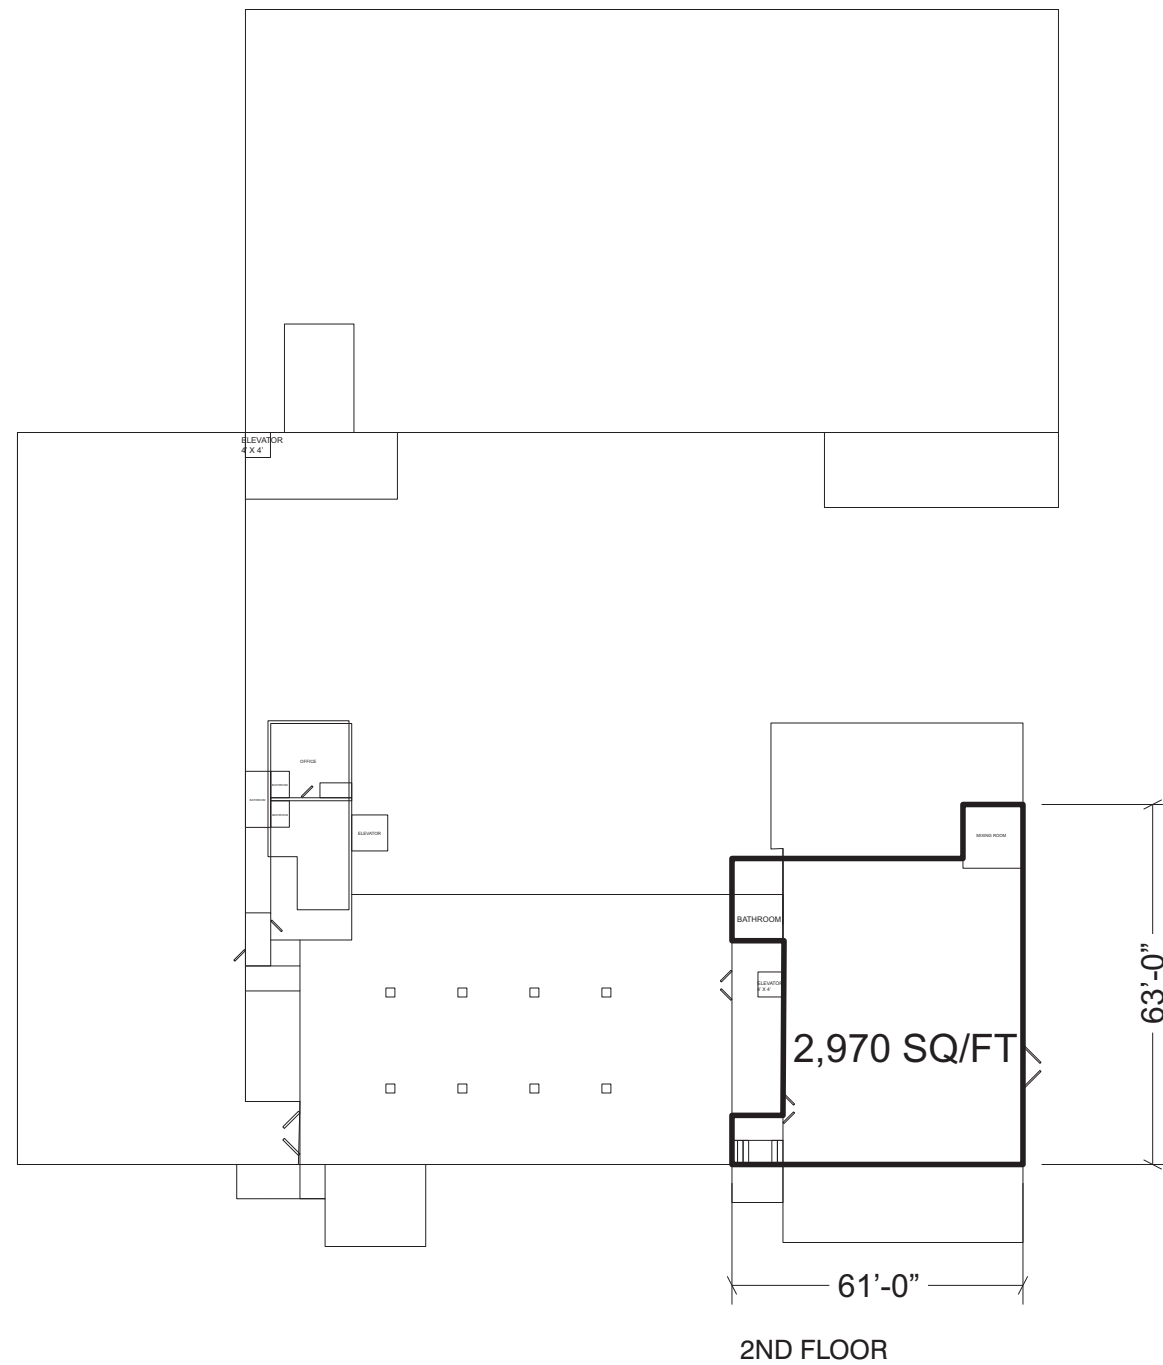

**1 ST FLOOR: 23,579 SQ/FT**

**2 ND FLOOR: 11,981 SQ/FT**

**1 PLAN VIEW**  
SCALE: 1/32" = 1'-0"  
1ST FLOOR

**2 PLAN VIEW**  
SCALE: 1/32" = 1'-0"  
2 ND FLOOR

3 RD FLOOR: 2,970 SQ/FT

**2** PLAN VIEW  
SCALE: 1/32" = 1'-0"  
2 ND FLOOR