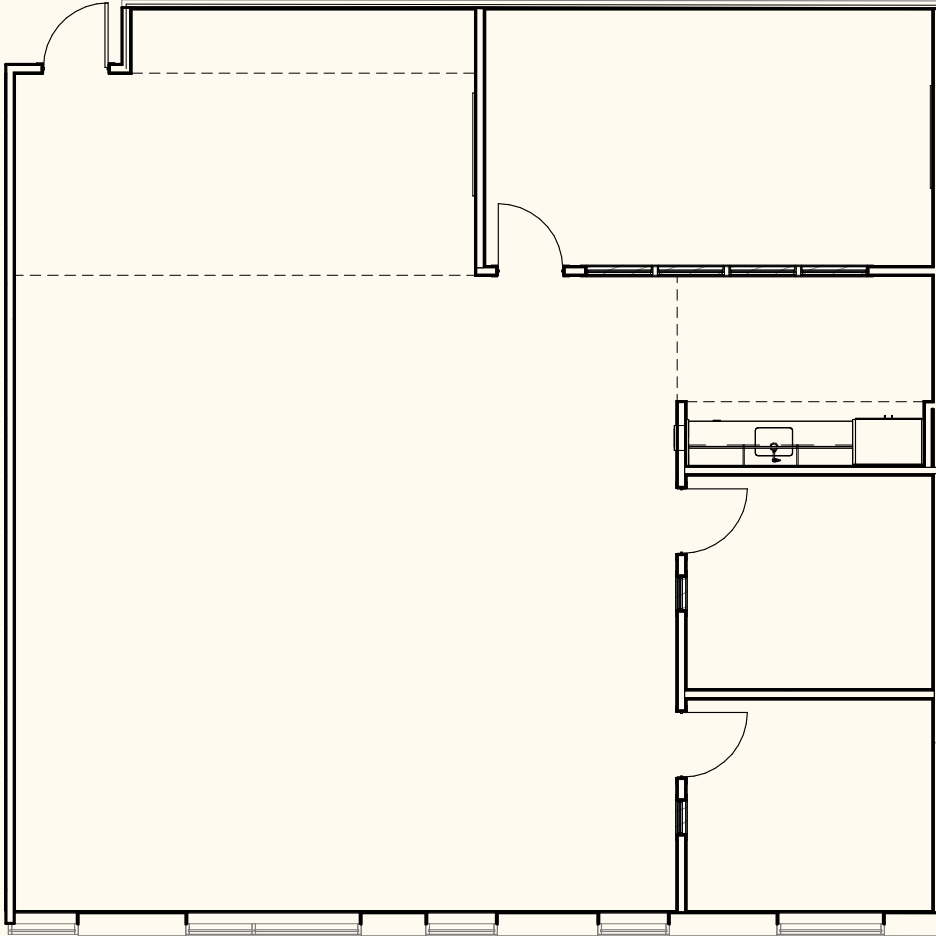

Suite 82050

2,148 SF - Spec Suite

Second Floor

Office Space For Lease at Leander Union - 10860 Crystal Falls Pkwy, Leander, TX 78641