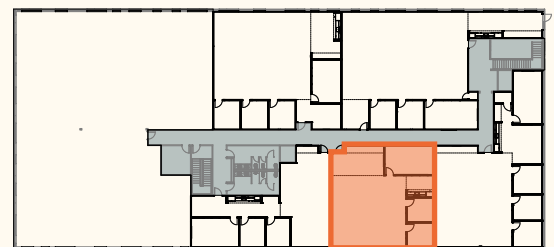

Suite 82050

2,148 SF - Spec Suite

Second Floor

Office Space For Lease at Leander Union - 10860 Crystal Falls Pkwy, Leander, TX 78641