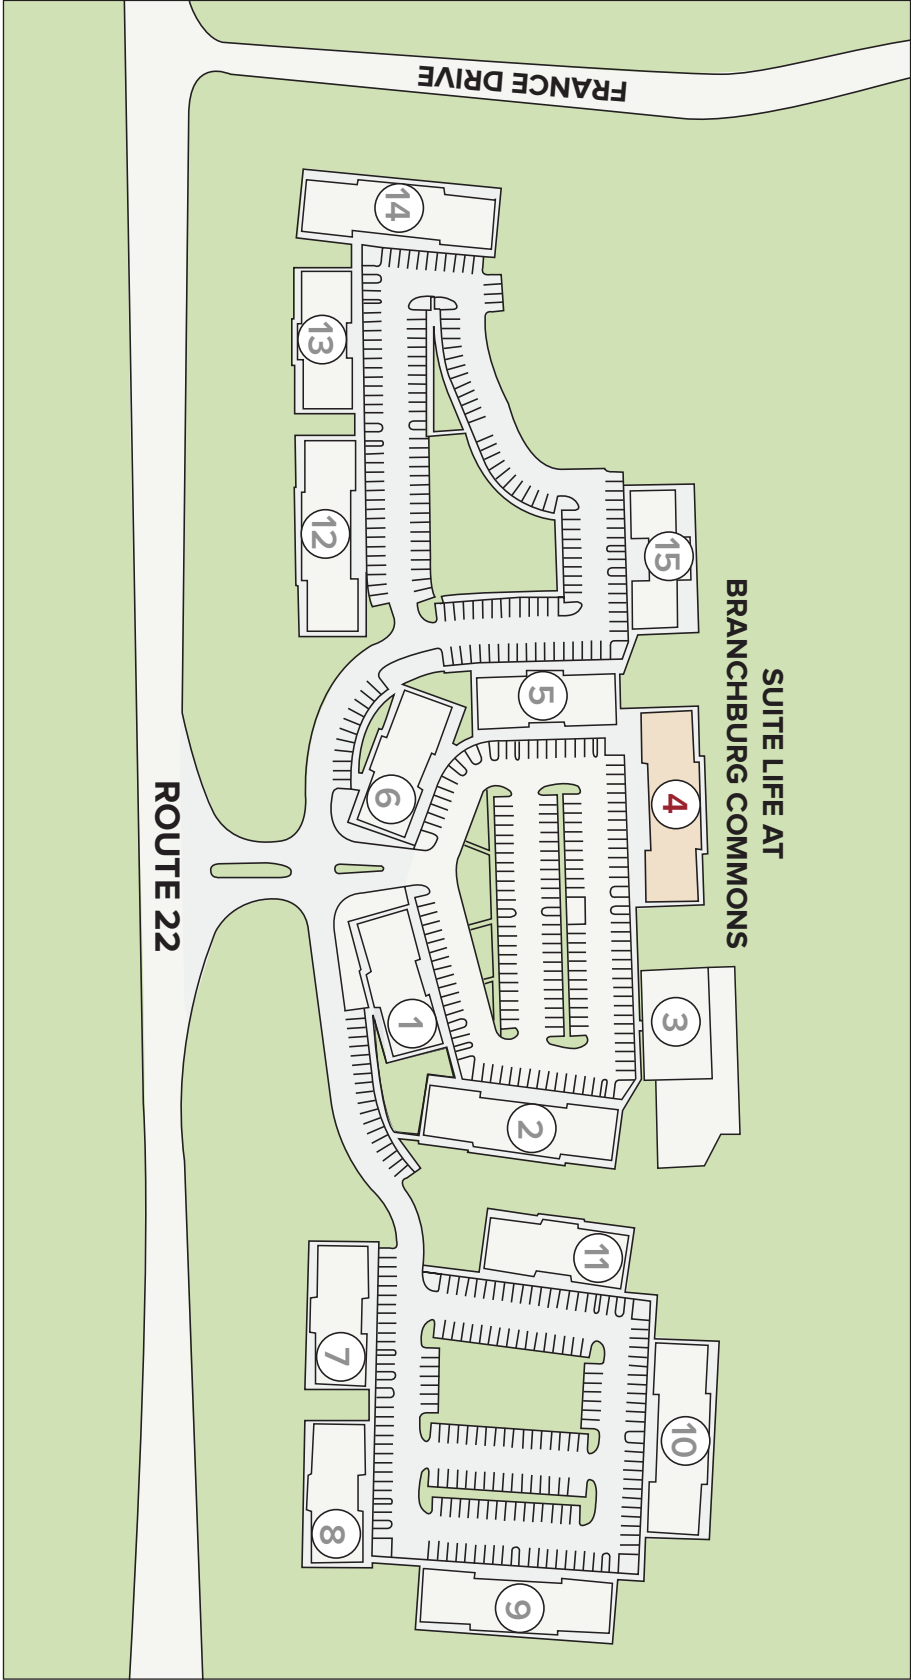

SUITE LIFE AT BRANCBURG COMMONS

3322 Route 22 West | Branchburg | Somerset County | New Jersey

Suite Life at Branchburg Commons, formerly Branchburg Executive Suites, is located on heavily traveled Route 22 West in Branchburg, Somerset County. The complex is also readily accessible from Route 28, 202, Interstate 78 and 287, making Suite Life at Branchburg Commons an ideal place for your growing business. Part of the Branchburg Commons medical and professional office complex, Suite Life at Branchburg Commons provides small business tenants with elegant, fully furnished and functional office suites.

Nestled within 19 acres of professionally landscaped and managed grounds, Suite Life at Branchburg Commons provides 3,502 sf (+/-) of the 116,526 sf (+/-) of space available in the 15 building Branchburg Commons complex.

SUITE LIFE AT BRANCBURG COMMONS

3322 Route 22 West | Branchburg | Somerset County | New Jersey

SUITE LIFE AT BRANCBURG COMMONS

3322 Route 22 West | Branchburg | Somerset County | New Jersey

SUITE LIFE AT BRANCBURG COMMONS