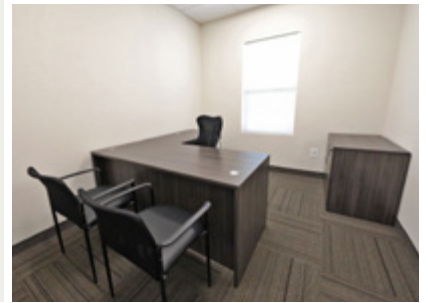

SUITE LIFE AT BRANCBURG COMMONS

3322 Route 22 West | Branchburg | Somerset County | New Jersey

Suite Life at Branchburg Commons, formerly Branchburg Executive Suites, is located on heavily traveled Route 22 West in Branchburg, Somerset County. The complex is also readily accessible from Route 28, 202, Interstate 78 and 287, making Suite Life at Branchburg Commons an ideal place for your growing business. Part of the Branchburg Commons medical and professional office complex, Suite Life at Branchburg Commons provides small business tenants with elegant, fully furnished and functional office suites.

Nestled within 19 acres of professionally landscaped and managed grounds, Suite Life at Branchburg Commons provides 3,502 sf (+/-) of the 116,526 sf (+/-) of space available in the 15 building Branchburg Commons complex.

DEMOGRAPHICS

Radius	3 Miles	5 Miles	7 Miles
Population	48,006	97,556	162,321
Households	17,837	36,569	60,551
Average Household Income	$128,072	$125,391	$127,648

11/21

FEATURES

- Private, fully furnished executive suites with 24-hour access
- Short-term and month-to-month flexible contracts
- Fully equipped shared conference facility with web-based scheduling system
- Shared business lounge/kitchenette
- Secure, cloud-based entry system with cell phone access for you and your clients
- Gross rent is all inclusive; complete maintenance and management, internet, taxes, sewer, water, garbage, heat and electricity
- On-site day care

SUITE SIZES FOR LEASE FROM:

134 sf (+/-)

(908) 874-8686 | LarkenAssociates.com

Immediate Occupancy | Brokers Protected

Raider Realty is a Licensed Real Estate Broker. No warranty or representation, express or implied, is made to the accuracy of the information contained herein and same is submitted subject to errors, omissions, change of price, rental or other conditions, withdrawal without notice and to any special listing conditions, imposed by our principals and clients. 6/26