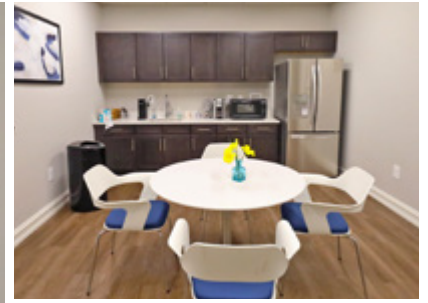

SUITE LIFE AT BRANCBURG COMMONS

3322 Route 22 West | Branchburg | Somerset County | New Jersey

Suite Life at Branchburg Commons, formerly Branchburg Executive Suites, is located on heavily traveled Route 22 West in Branchburg, Somerset County. The complex is also readily accessible from Route 28, 202, Interstate 78 and 287, making Suite Life at Branchburg Commons an ideal place for your growing business. Part of the Branchburg Commons medical and professional office complex, Suite Life at Branchburg Commons provides small business tenants with elegant, fully furnished and functional office suites.

Nestled within 19 acres of professionally landscaped and managed grounds, Suite Life at Branchburg Commons provides 3,502 sf (+/-) of the 116,526 sf (+/-) of space available in the 15 building Branchburg Commons complex.

DEMOGRAPHICS

Radius	3 Miles	5 Miles	7 Miles
Population	48,006	97,556	162,321
Households	17,837	36,569	60,551
Average Household Income	$128,072	$125,391	$127,648

11/21

FEATURES

- Private, fully furnished executive suites with 24-hour access
- Short-term and month-to-month flexible contracts
- Fully equipped shared conference facility with web-based scheduling system
- Shared business lounge/kitchenette
- Secure, cloud-based entry system with cell phone access for you and your clients
- Gross rent is all inclusive; complete maintenance and management, internet, taxes, sewer, water, garbage, heat and electricity
- On-site day care

SUITE SIZES FOR LEASE FROM:

134 sf (+/-)

(908) 874-8686 | LarkenAssociates.com

Immediate Occupancy | Brokers Protected

Raider Realty is a Licensed Real Estate Broker. No warranty or representation, express or implied, is made to the accuracy of the information contained herein and same is submitted subject to errors, omissions, change of price, rental or other conditions, withdrawal without notice and to any special listing conditions, imposed by our principals and clients. 6/26