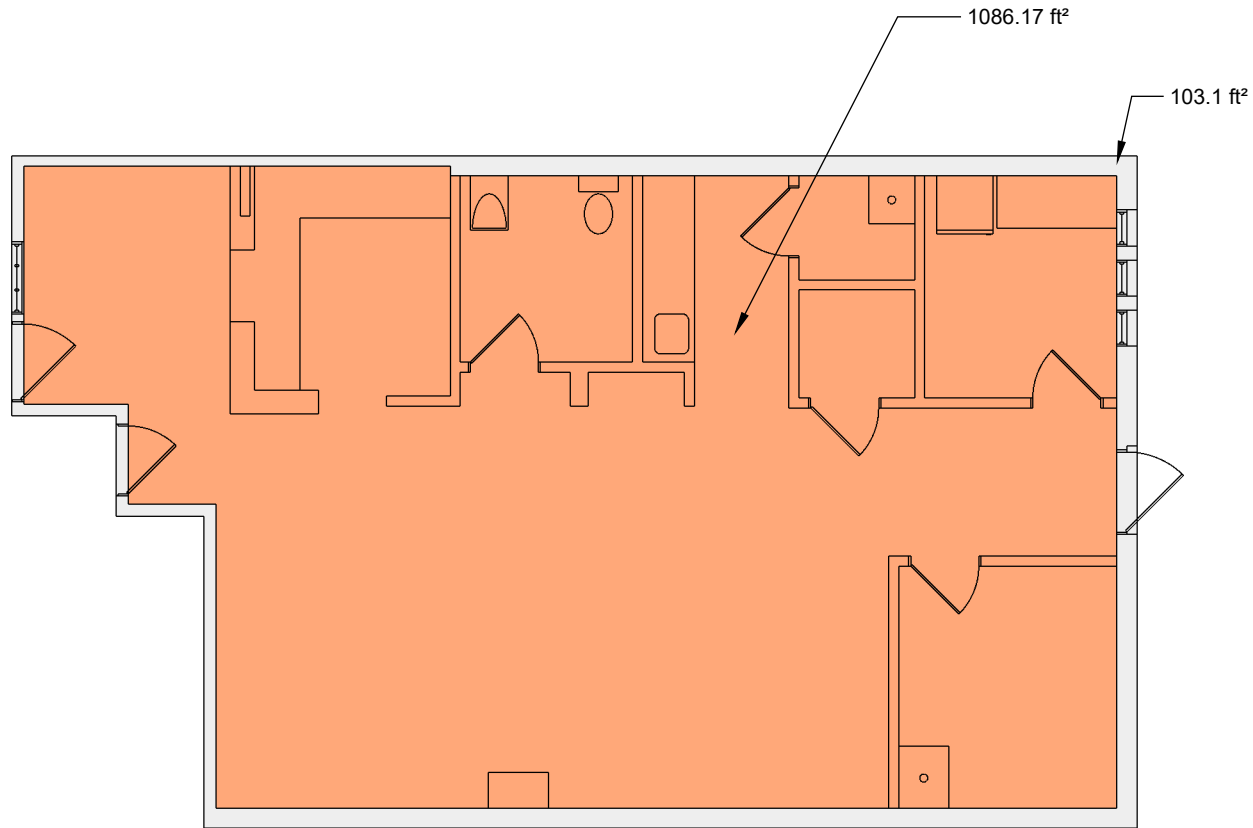

# 10320 N 56th St

Temple Terrace, FL 33617

# Suite 120

Usable Square Footage (USF)  
1,087 Sqft

Rentable Square Footage (RSF)  
1,250 Sqft