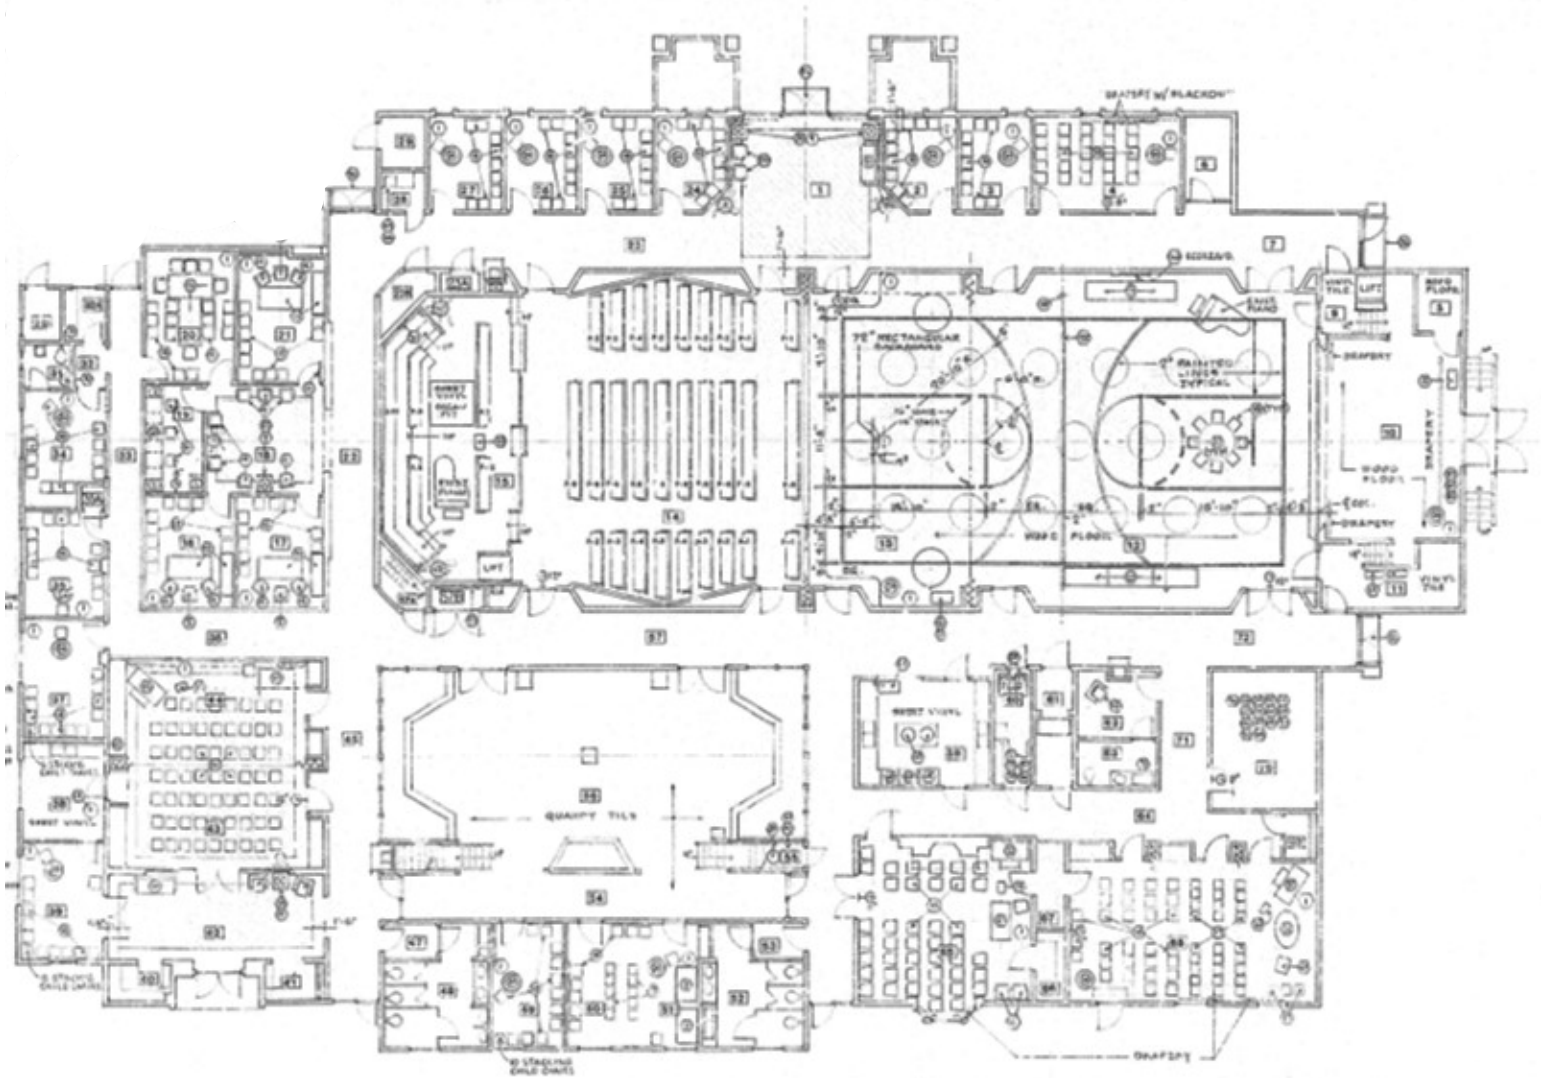

11022 Riverside Dr, North Hollywood, CA 91602

SECOND FLOOR PLAN

FIRST FLOOR PLAN

SCALE 1/4" = 1'-0"