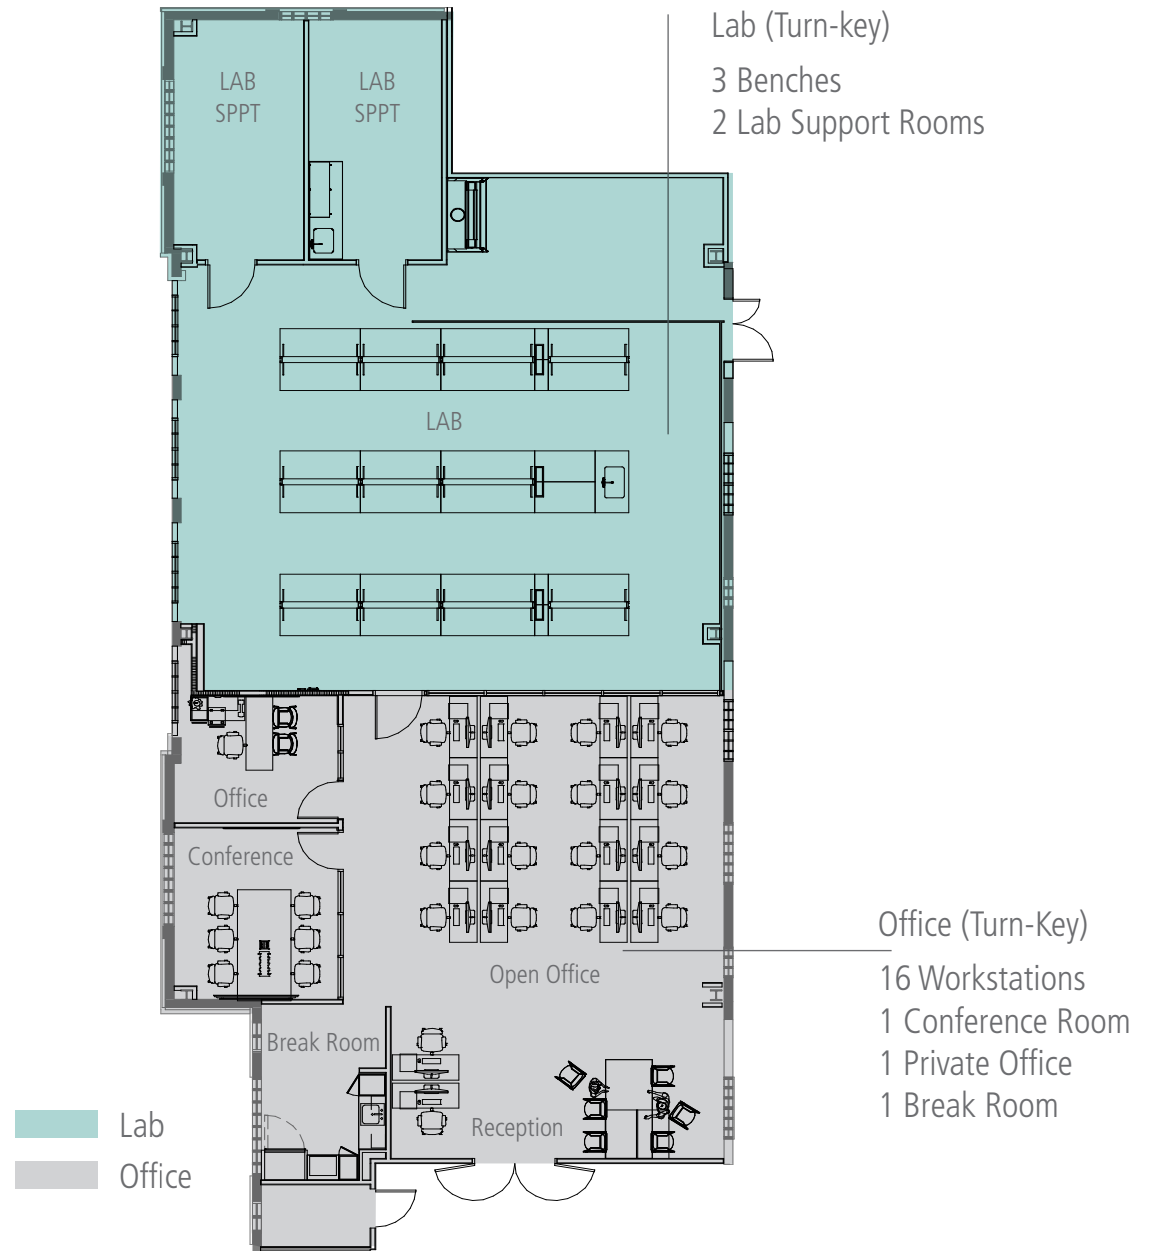

Building Features:

- New Premier Spec Lab & Office Suites
- New Service Elevator
- New MEP Infrastructure Throughout
- New Backup Generator
- Shared Common Conference Spaces
- Shared Glass Wash and Autoclave
- Shared Shipping and Receiving Services