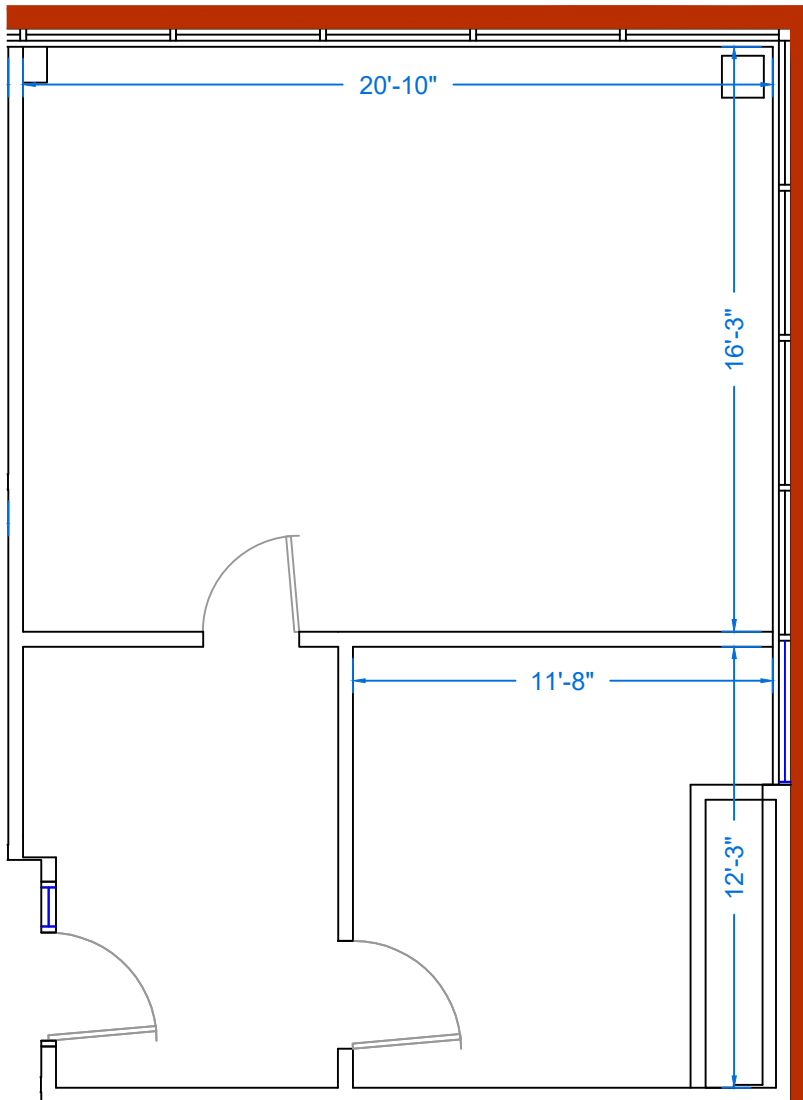

Ritzenthaler Building

3233 N Arlington Hts, Suite 303
810 Rentable Square Feet

Scale: 3/16" = 1'-0"

PO Box 1189
Palatine, IL 60078

MOATS
OFFICE PROPERTIES

Office: 847-359-2121
Ryan: 847-363-9700