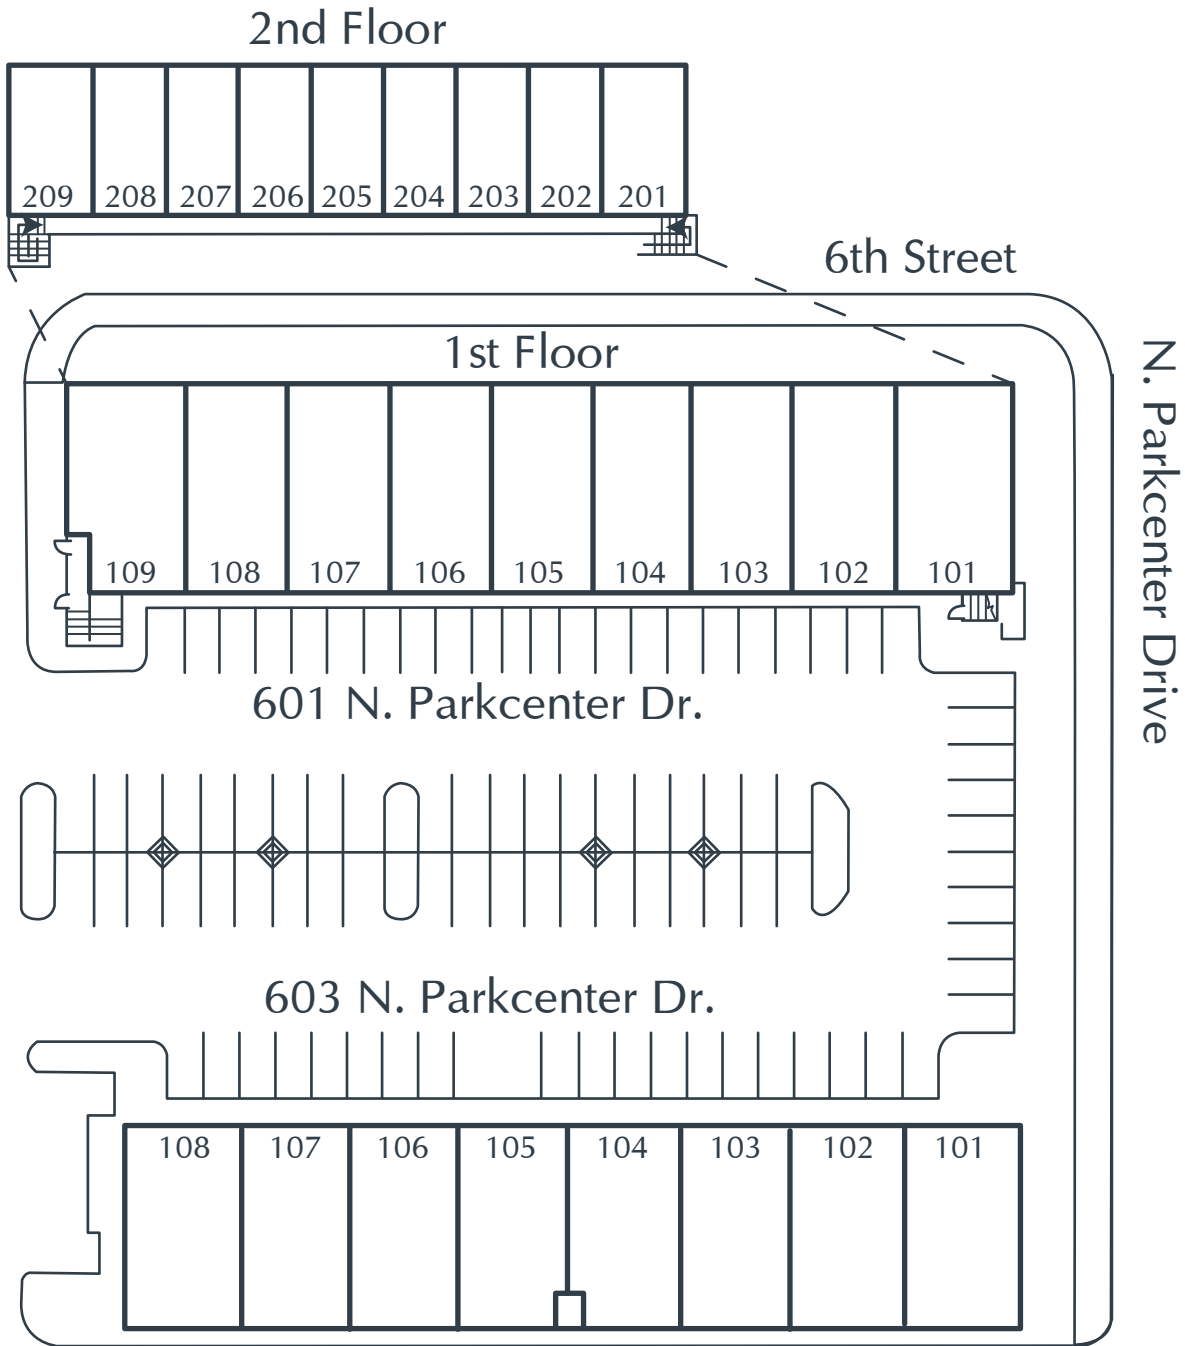

OLEN PARKCENTER PLAZA  
601 & 603 N. Parkcenter Dr.  
Santa Ana, CA

CONTACT INFORMATION:

All rates, terms, floor plans and building facts subject to change without notice.

ec 8.29.17

Maria Meyer/Senior Leasing Director  
Phone: 949.719.7215  
Mobile: 714.393.0776  
Email: mmeyer@olenproperties.com