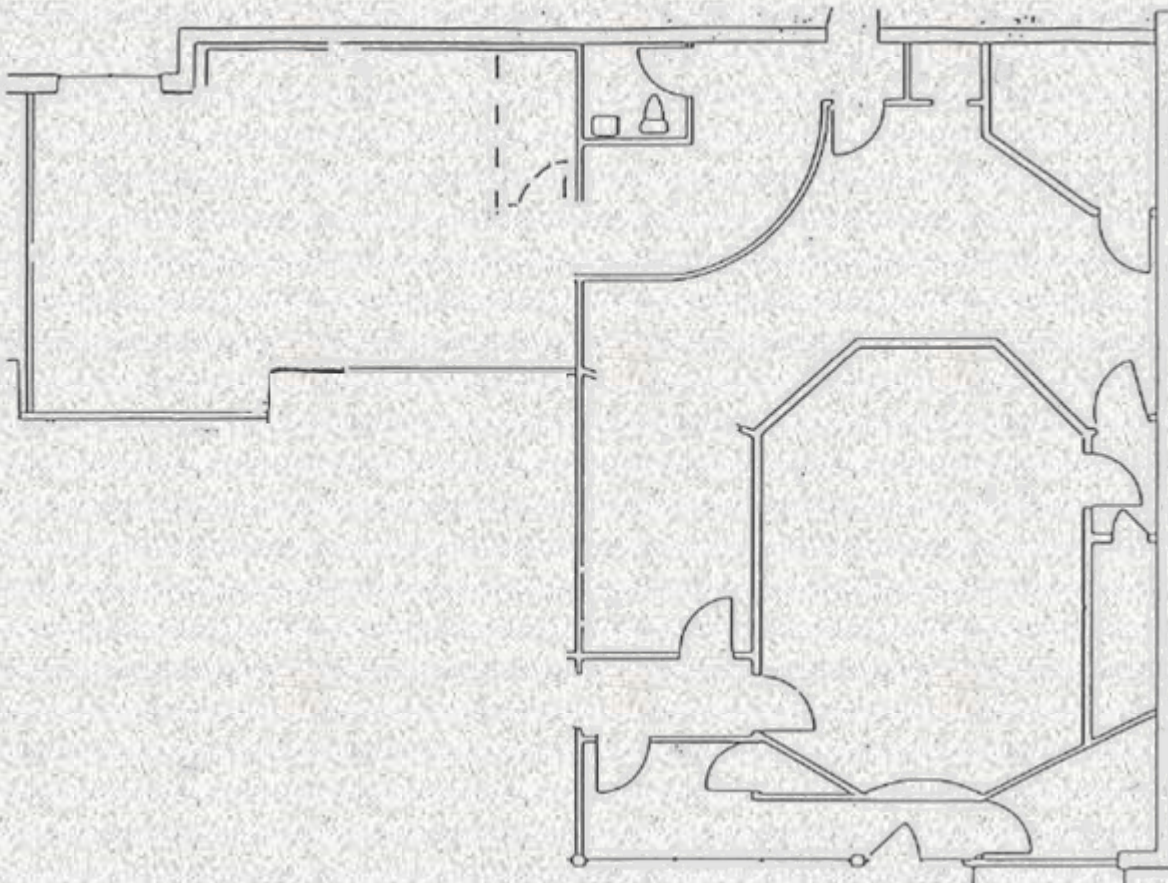

# Shadow Mountain Office Center

5840 S. Memorial Drive Tulsa, Oklahoma

**TFP**

TWENTY FIRST PROPERTIES, INC.

**Suite 210**  
**2,429 Sq. Ft.**

- Recording Studio Floor Plan

For additional information contact  
Paul D. Wilson  
at 918-743-4300 or  
email [paul@tfptulsa.com](mailto:paul@tfptulsa.com)  
[www.tfptulsa.com](http://www.tfptulsa.com)