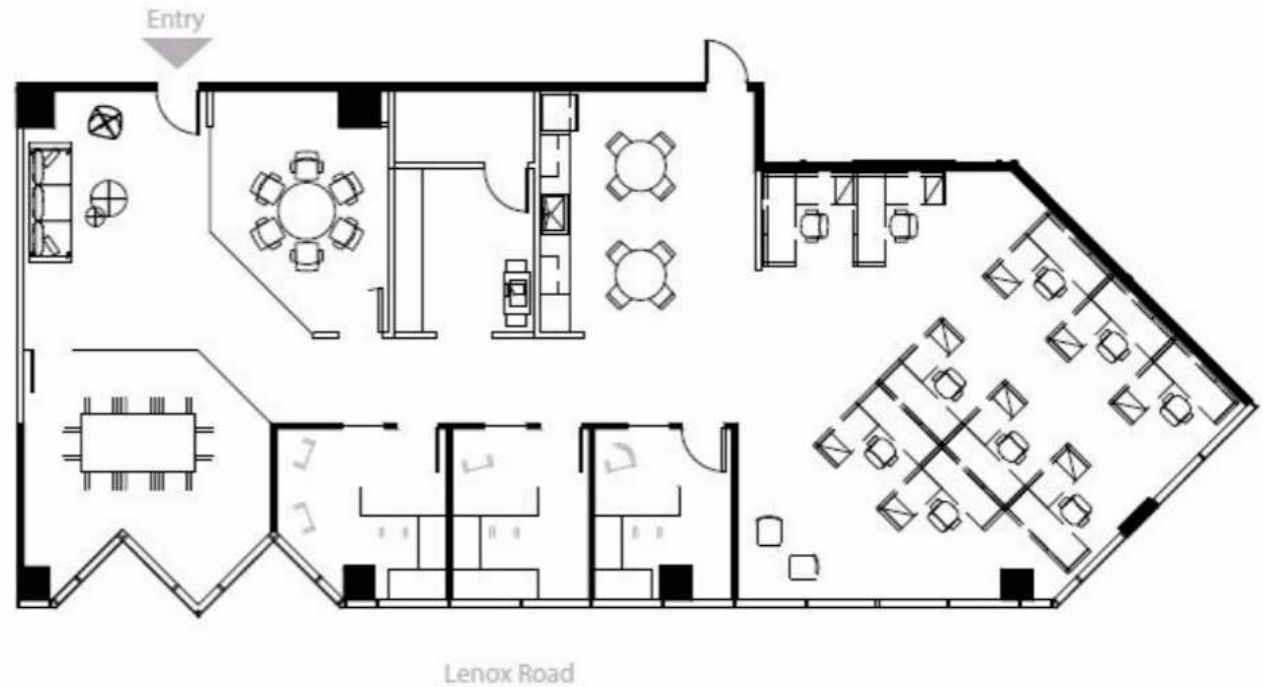

PEACHTREE

Suite 510 | 3,138 RSF

Key Plan

Michael Howell
404.926.1640
mhowell@lpc.com

Hunter Henritze
404.924.2819
hhenritze@lpc.com

Gil Russell
404.519.0671
grussell@lpc.com

Lincoln