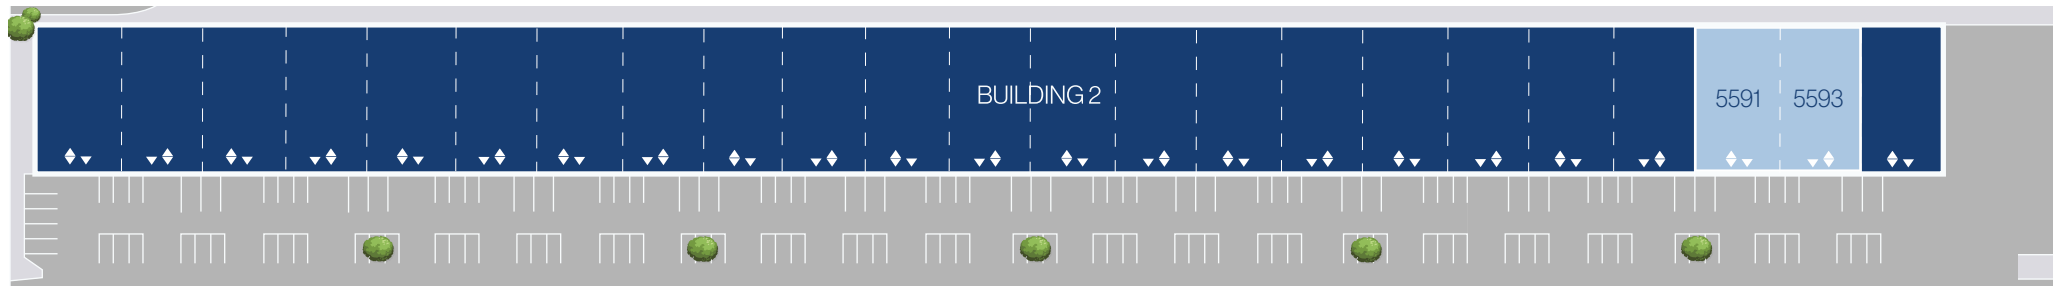

Property Details

Airport International Center

5591-5593 NW 72nd Ave, Miami, FL 33166

Featured Specs

Total SF ±9,030 SF	Warehouse SF ±8,411 SF	Office SF ±619 SF
Dock High Doors 2 Overhead (10' x 13'-8")	Drive-In Doors 2 Ramp (10' x 13'-8")	Clear Height 18' ft

Floor Plan