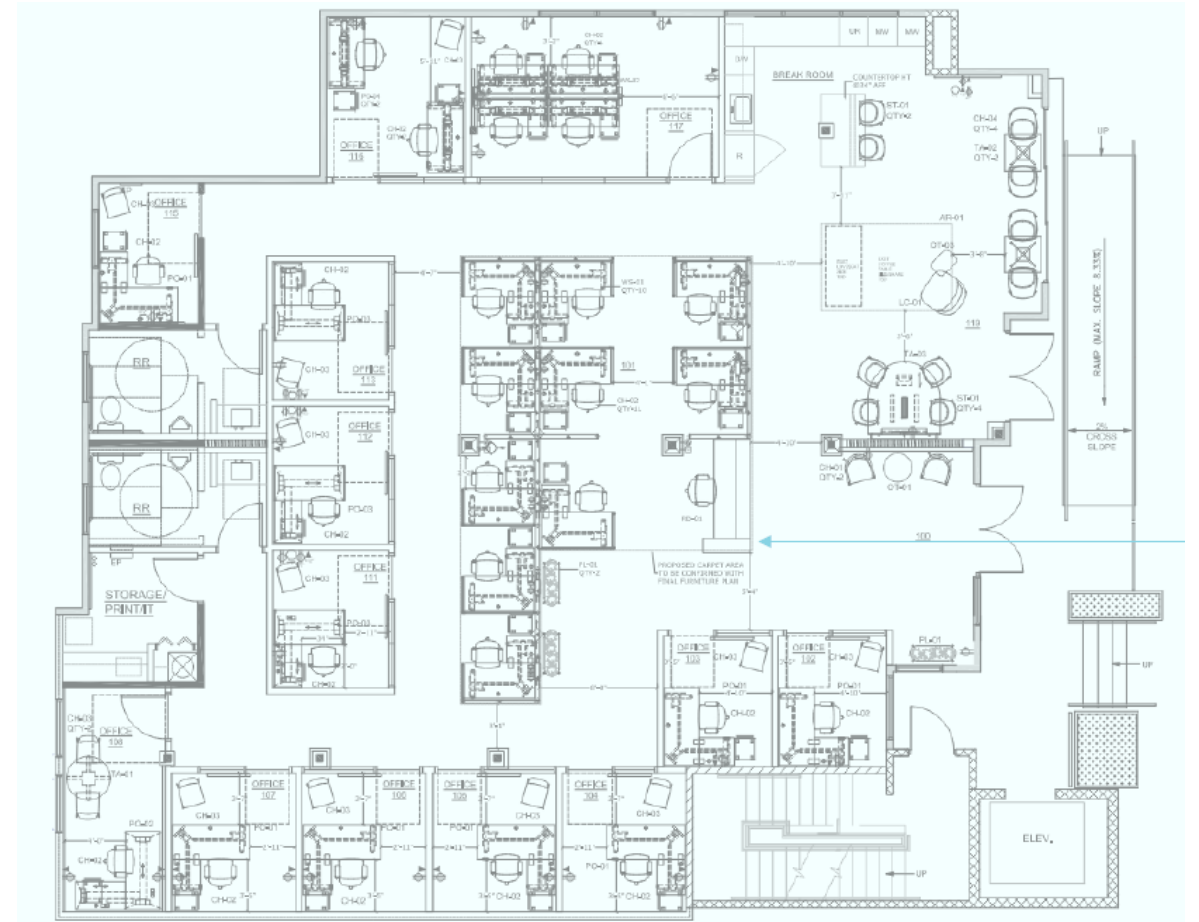

1-person

**7**

**PRIVATE DESKS**

**10**

**TOTAL UNITS**

**23**

Pricing details on the previous page. Floor plan is approximate — final furniture configuration may be refined at lease signing.

## COMMERCIAL UNIT - FIRST FLOOR

Not to scale

*Membership means more — premium amenities, included by default*

*Every Tower 16 Cowork membership includes the full set of premium amenities below — there are no upcharges for the things that matter every day.*