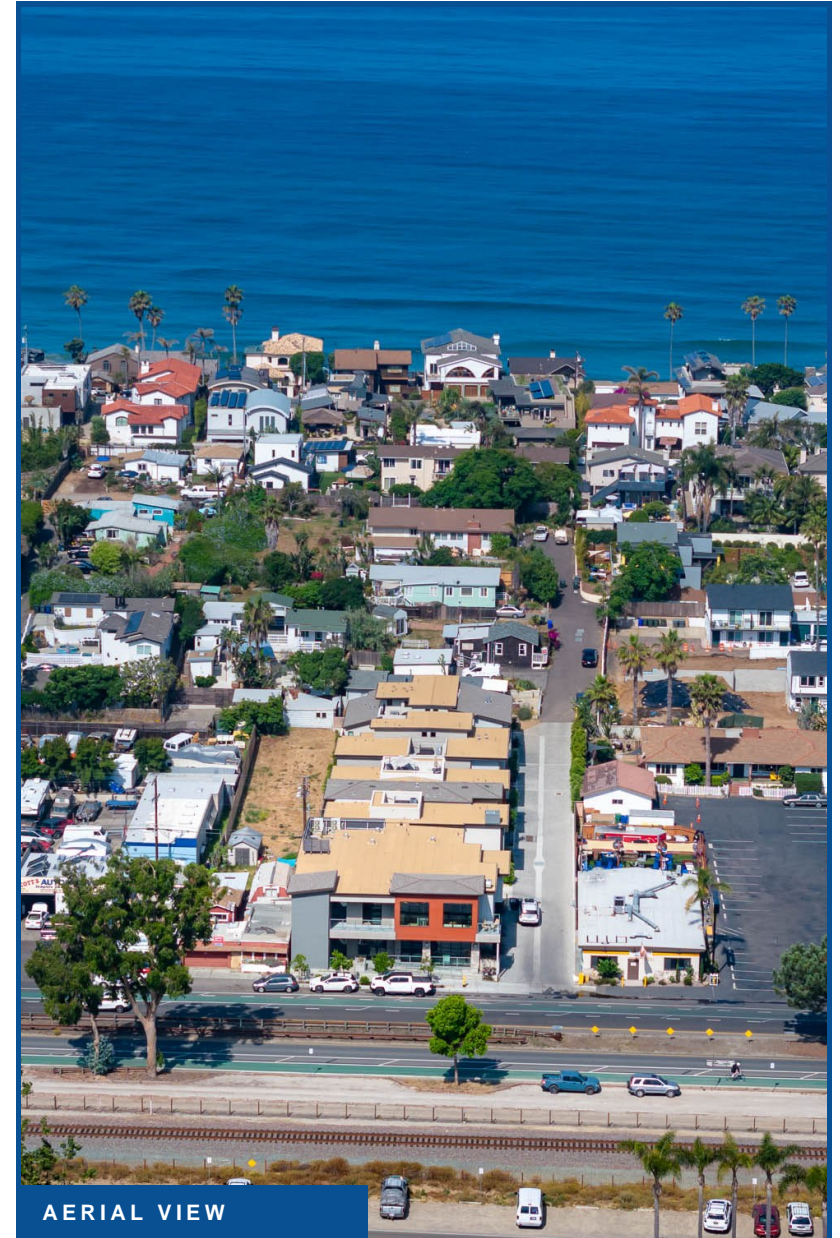

**TOWER16**  
COWORK

A COASTAL WORKSPACE.

# TOWER 16 COWORK

*The coastal standard for modern work.*

ENCINITAS | CALIFORNIA

"On North Coast Highway 101 in the heart of Encinitas — minutes from downtown and the Pacific. The space scales with you, from a single workstation to a multi-office team."

AERIAL VIEW

*Designed for the way coastal teams work today — collaborative, flexible, and grounded in the surf-town energy that gives Tower 16 its name.*

*A purpose-built coastal workspace — surf-town energy, professional finish.*