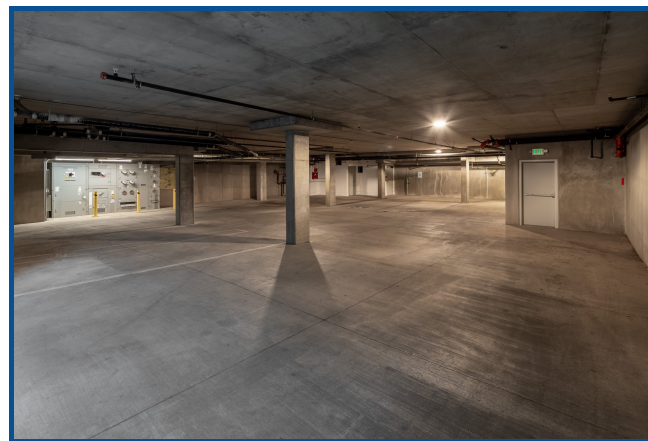

GARAGE PLAN

SECURED GARAGE

Direct elevator access from parking to Suite 102 — a meaningful upgrade over street-side coastal coworking.

- 24 standard spaces
- 8 covered (1–8)
- ADA-accessible elevator
- Bike storage adjacent