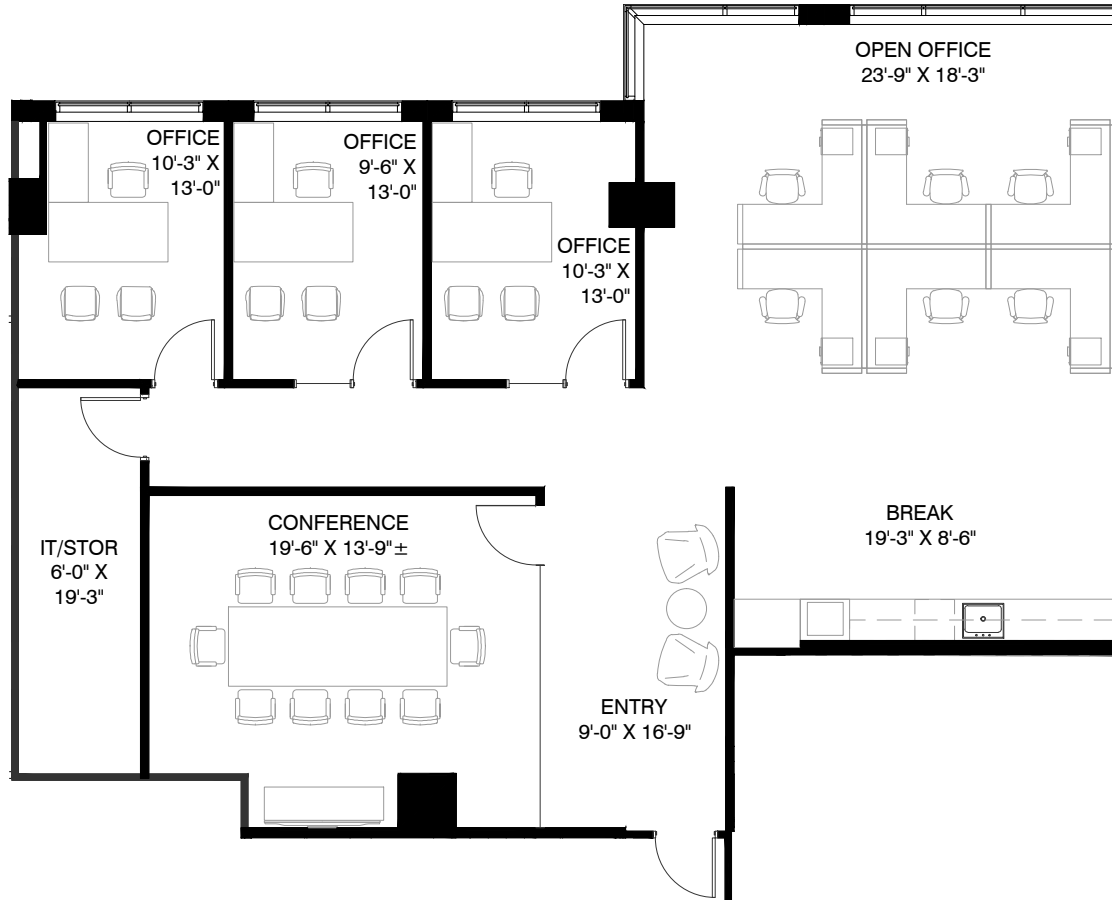

SUITE 740 | 2,233 RSF

LEASING TEAM CONTACT:

KOLBY DICKERSON - 214.534.1599
kdickerson@txreproperties.com

SAM DAVIS - 214.684.7197
sdavis@txreproperties.com

GRANT GOMEZ - 214.734.4725
grant@txreproperties.com

CHURCHILL TOWER

12400 COIT RD. DALLAS, TEXAS 75251