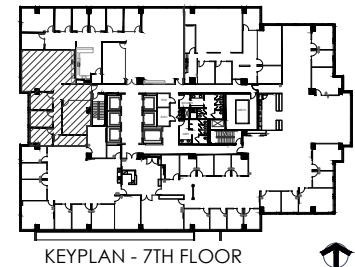

SUITE 740 | 2,233 RSF

LEASING TEAM CONTACT:

KOLBY DICKERSON - 214.534.1599
kdickerson@txreproperties.com

SAM DAVIS - 214.684.7197
sdavis@txreproperties.com

GRANT GOMEZ - 214.734.4725
grant@txreproperties.com