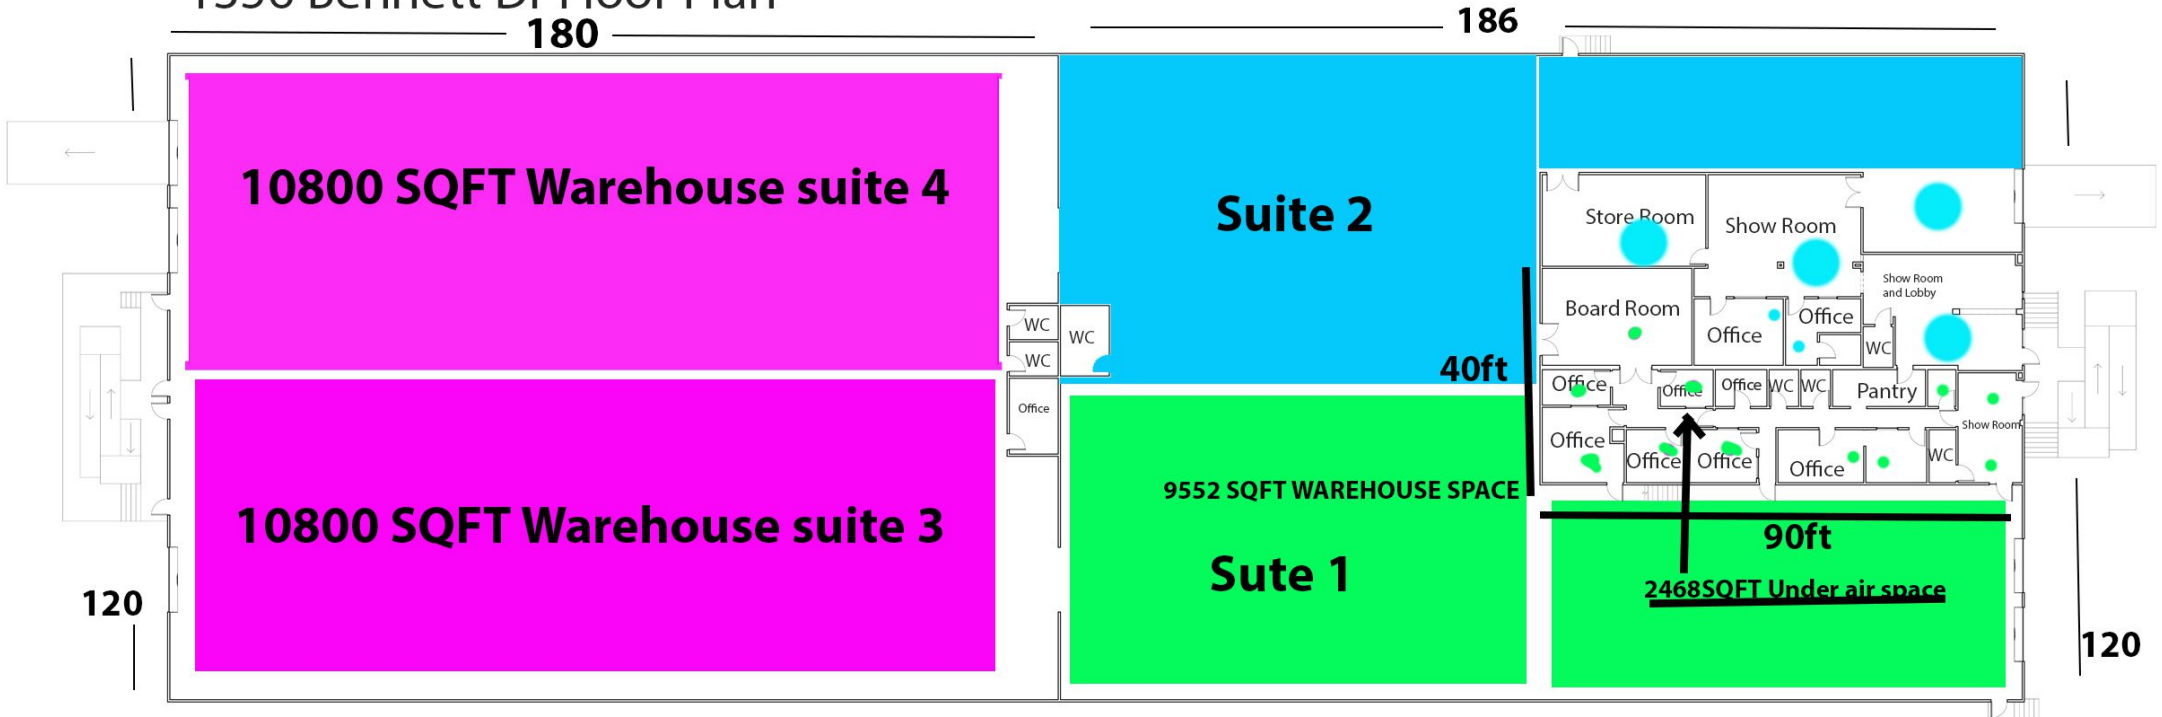

1356 Bennett Dr Floor Plan

Second story

- Leased till 2028**
- Available 10800SQFT to 21600 SQFT**
-
-