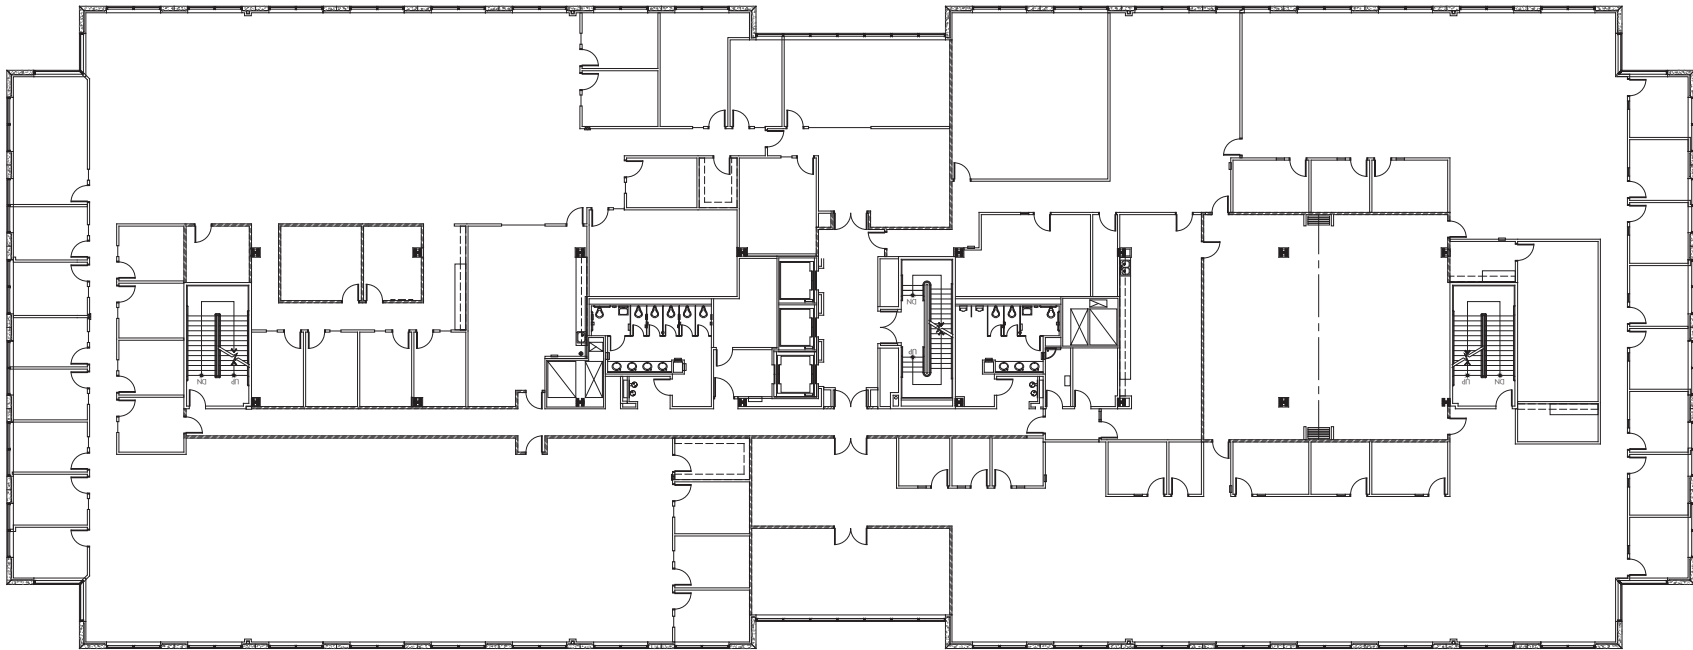

SOUTHPARK
center

9102 SOUTHPARK CENTER LOOP

BUILDING K

SUITES 200 & 250 | 37,416 SF

Contact:

Colin Morrison
T +1 407 404 5104
colin.morrison1@cbre.com

Jay Dixon
T +1 407 404 5062
james.dixon@cbre.com

© 2025 CBRE, Inc. All rights reserved. This information has been obtained from sources believed reliable, but has not been verified for accuracy or completeness. You should conduct a careful, independent investigation of the property and verify all information. Any reliance on this information is solely at your own risk. CBRE and the CBRE logo are service marks of CBRE, Inc. All other marks displayed on this document are the property of their respective owners, and the use of such logos does not imply any affiliation with or endorsement of CBRE. Photos herein are the property of their respective owners. Use of these images without the express written consent of the owner is prohibited.