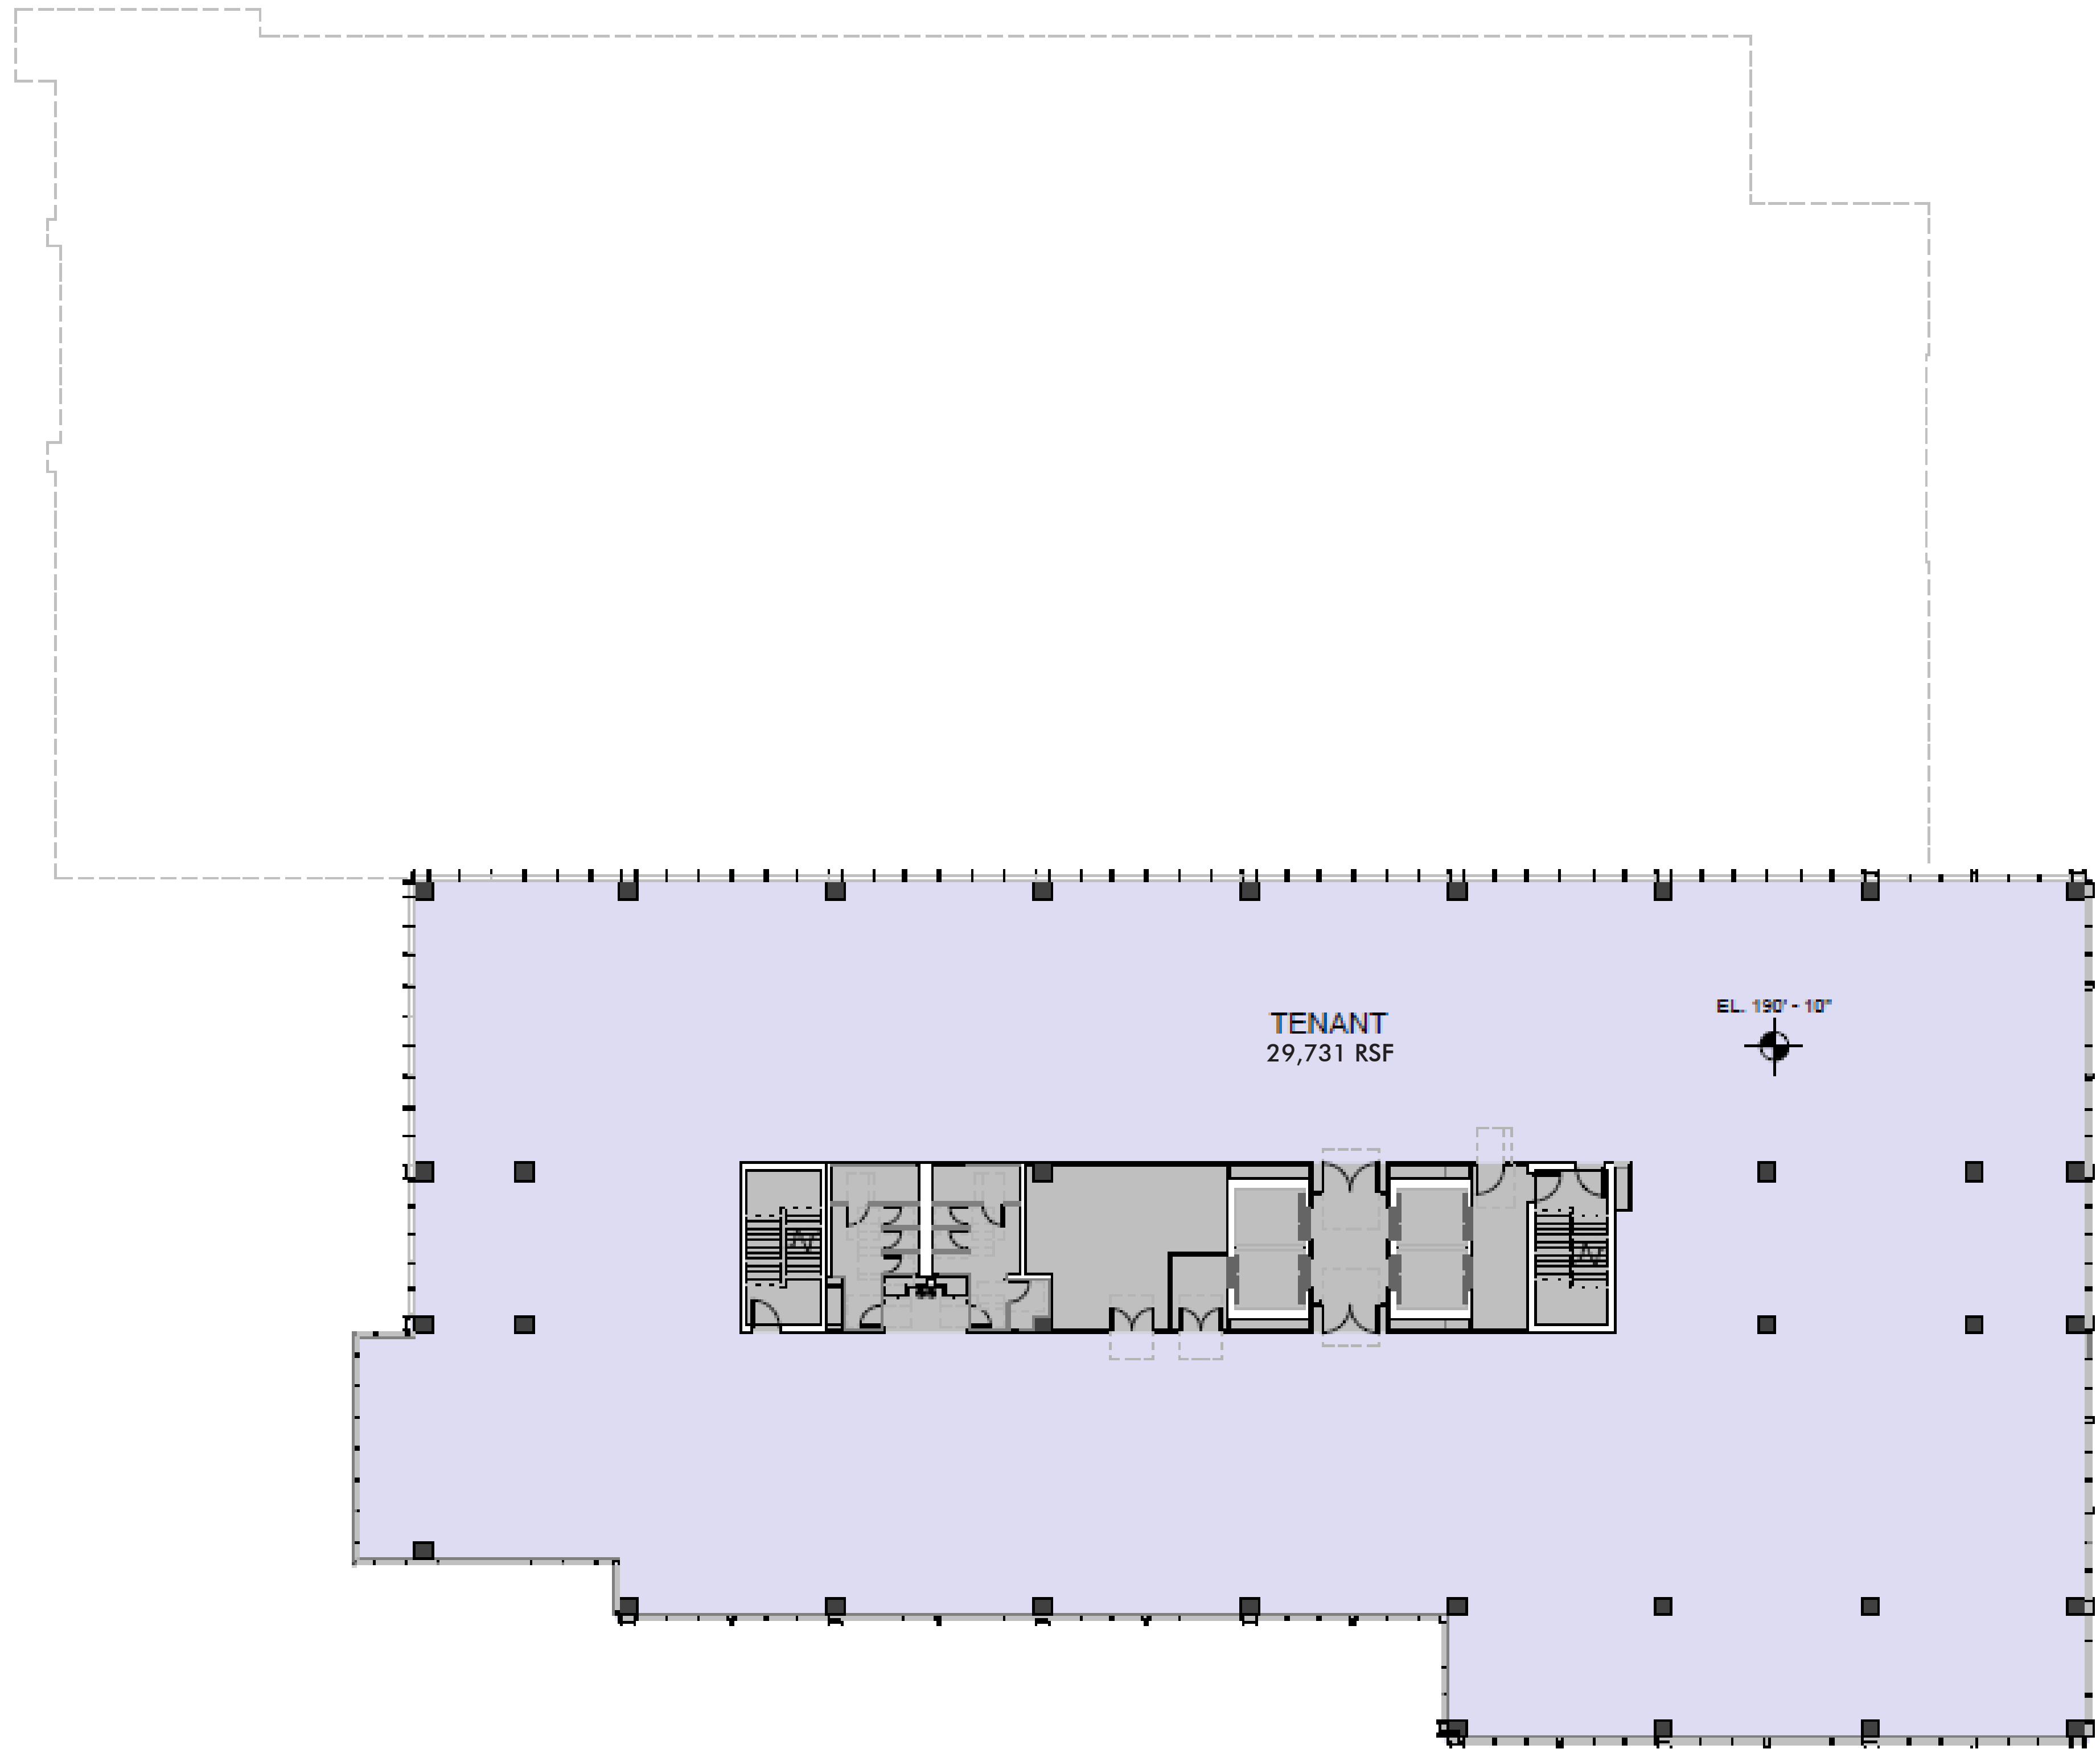

HEIGHTS 201

LEVEL 14
29,731 RSF

CONTACT US

Ryan Reynolds
Senior Vice President
ryan.reynolds@cbre.com
813.273.8470

James Garvey
Senior Vice President
jimmy.garvey@cbre.com
813.334.1602

Kristin Kenney
Vice President
kristin.kenney@cbre.com
813.273.8483