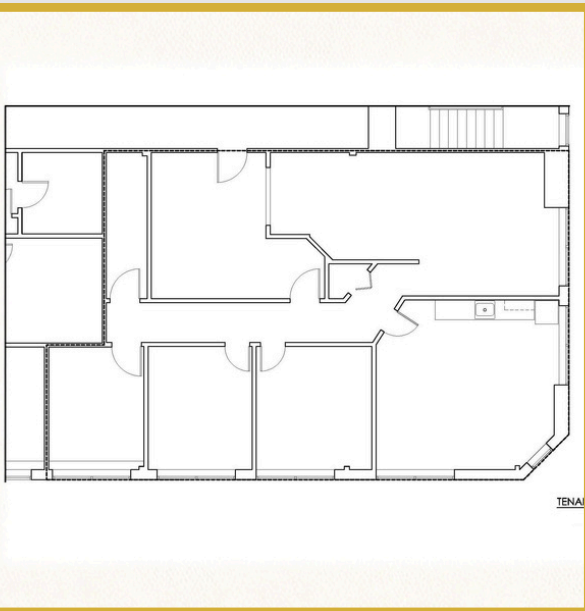

120 STAFFORD ST, WORCESTER MA

1,800 SF
OFFICE

STARTING AT
\$19/SF GROSS!

Scan the QR code for more details!

Cheryl R. Maxwell

Cheryl@CutlerManagement.com
(508) 792-1111 X 101

Sarah Berry

Sarah@CutlerManagement.com
(508) 792-1111 X 119