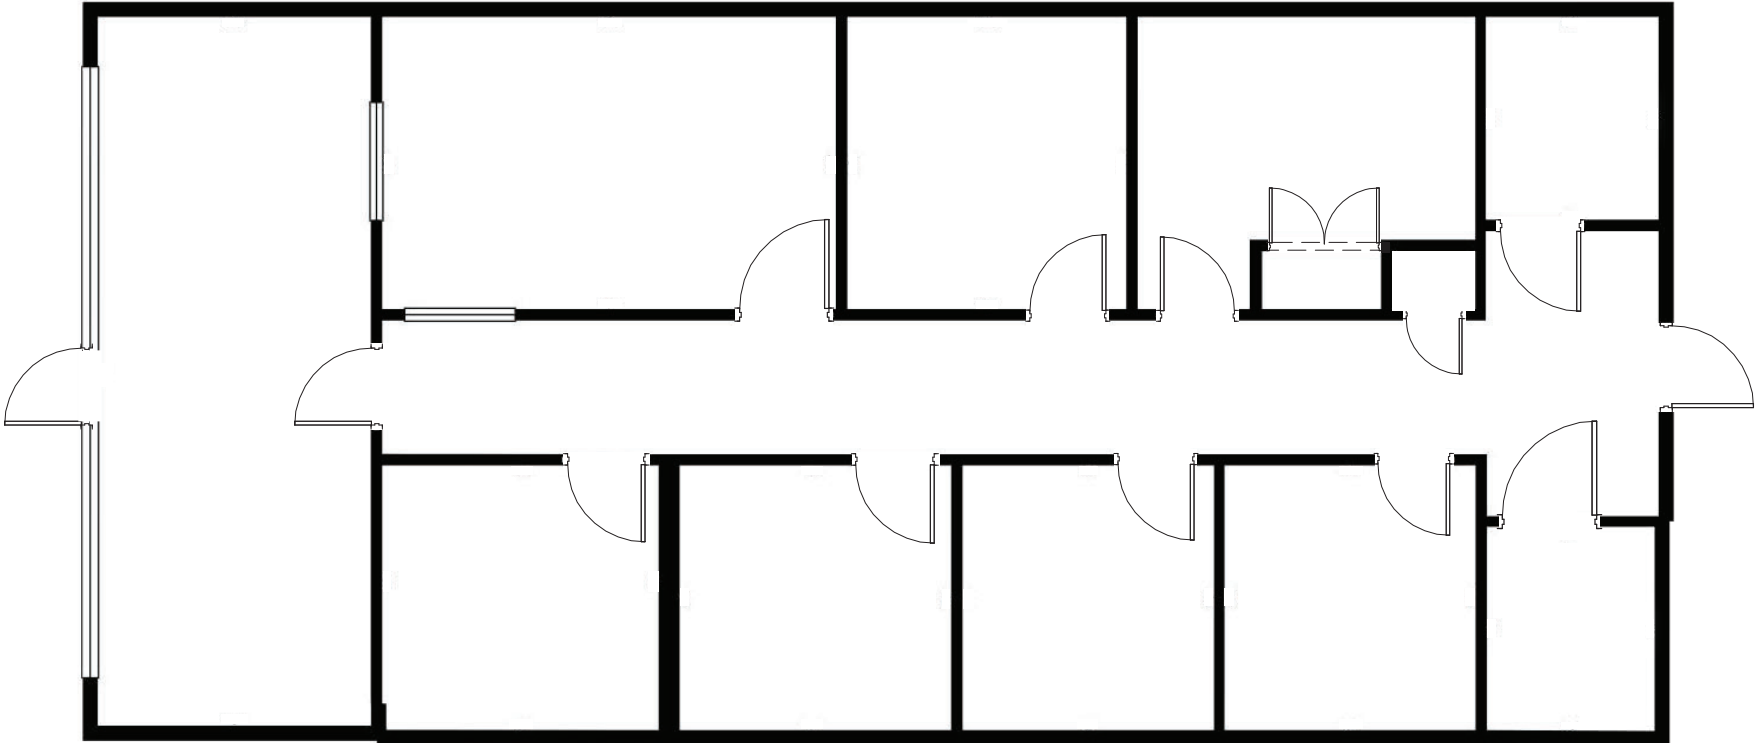

FLOOR PLAN

CLICK OR
SCAN FOR
VIRTUAL TOUR

Suite 5
1,625 RSF
Available 9/1/2026

CONTACT
LEE BISHOP | 919.609.6331 | lbishop@triprop.com

All information provided herein is from sources deemed reliable. However, all information is subject to verification. NAI Tri Properties does not independently verify nor warrant the accuracy of the information.