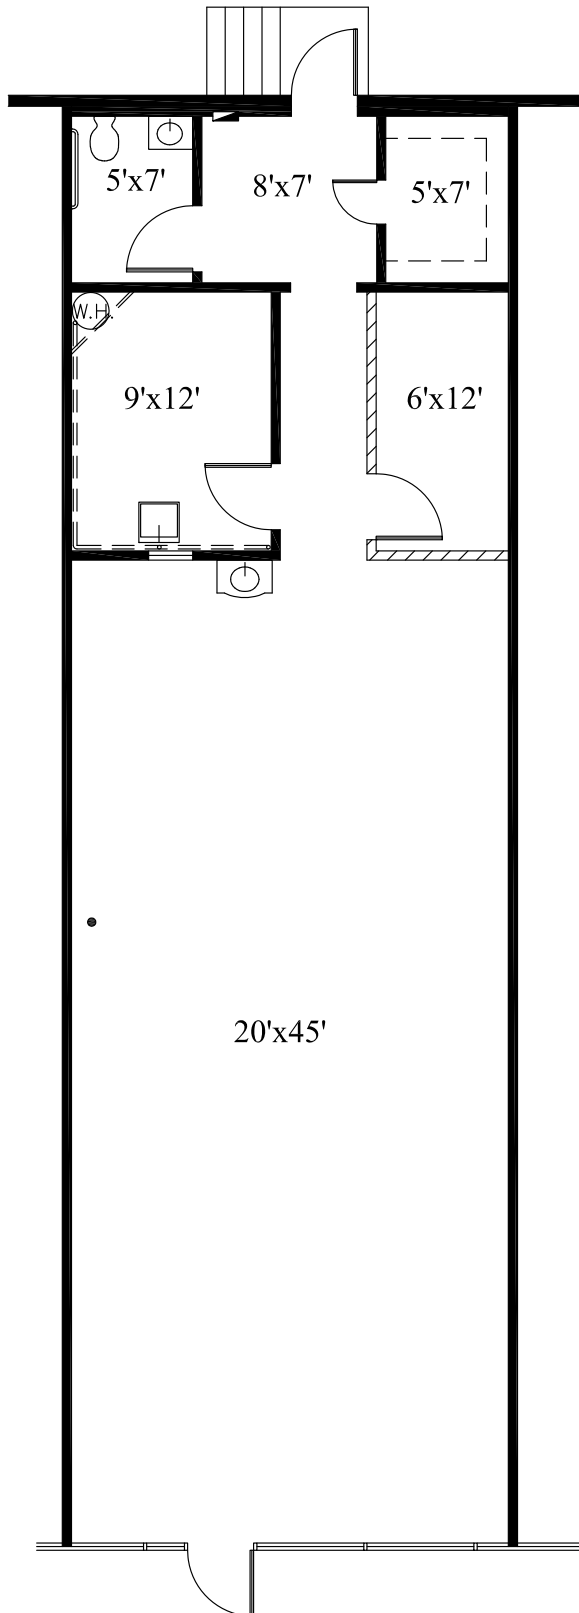

HARWOOD SHOPPING CENTER

3504 - 3516 HARWOOD ROAD, BEDFORD, TX 76021

Suite 104 - 1,342 rsf

1ST FLOOR

Richard Hitz
817.900.6523
rhitz@bradford.com

Jason Finch
972.389.9006
jfinch@bradford.com

Bradford Commercial Real Estate Services
www.bradford.com