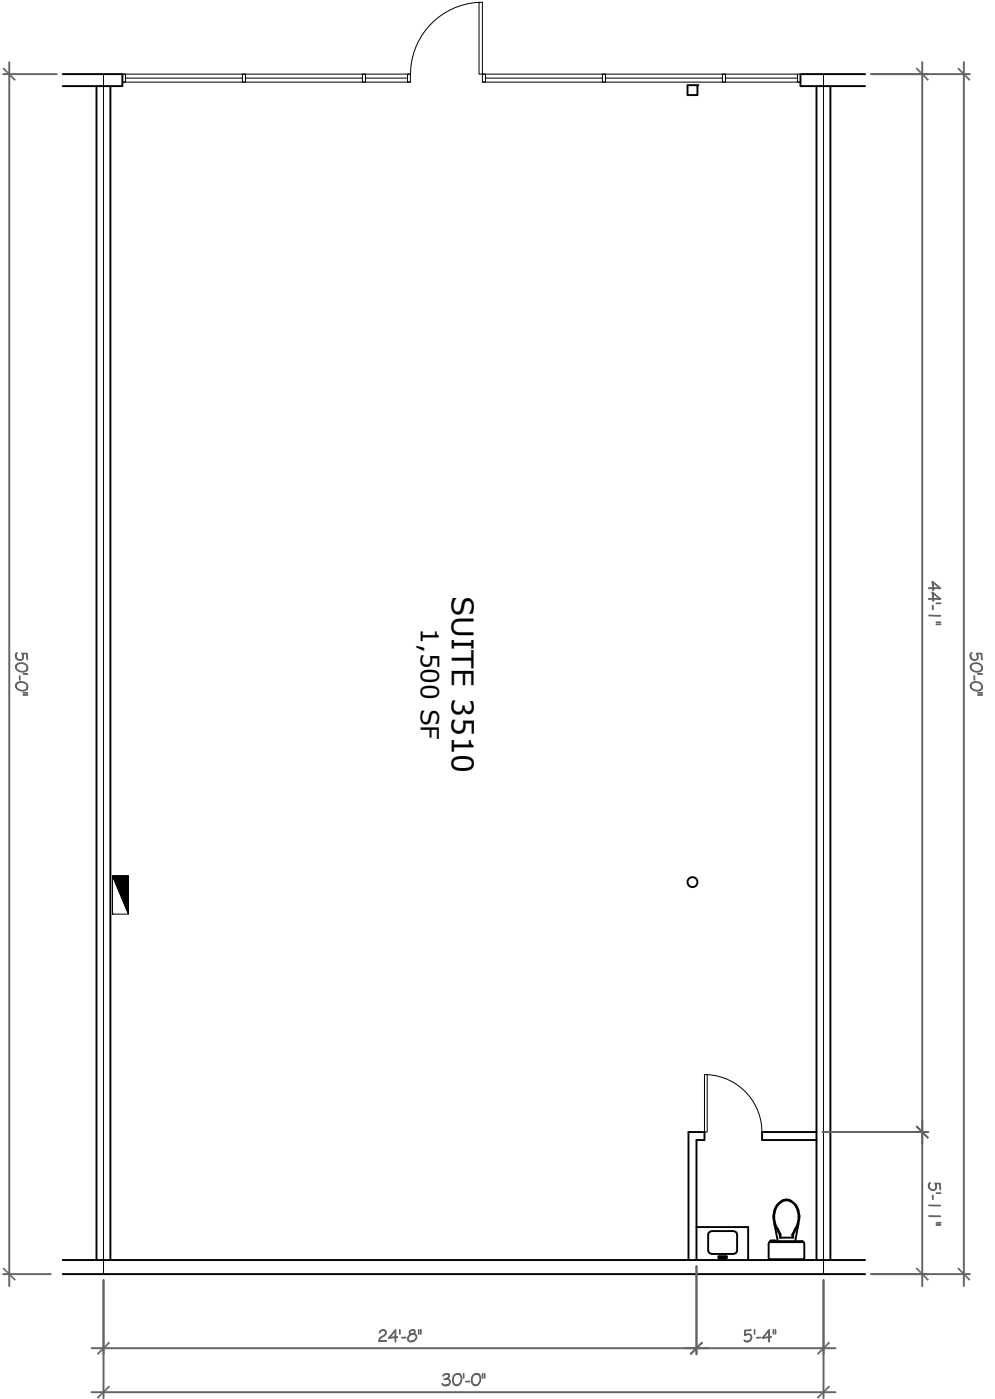

SHOPS AT WILLIAMS TRACE - SUITE 3510

2026.04.20

Scale: 1/8" = 1'-0"