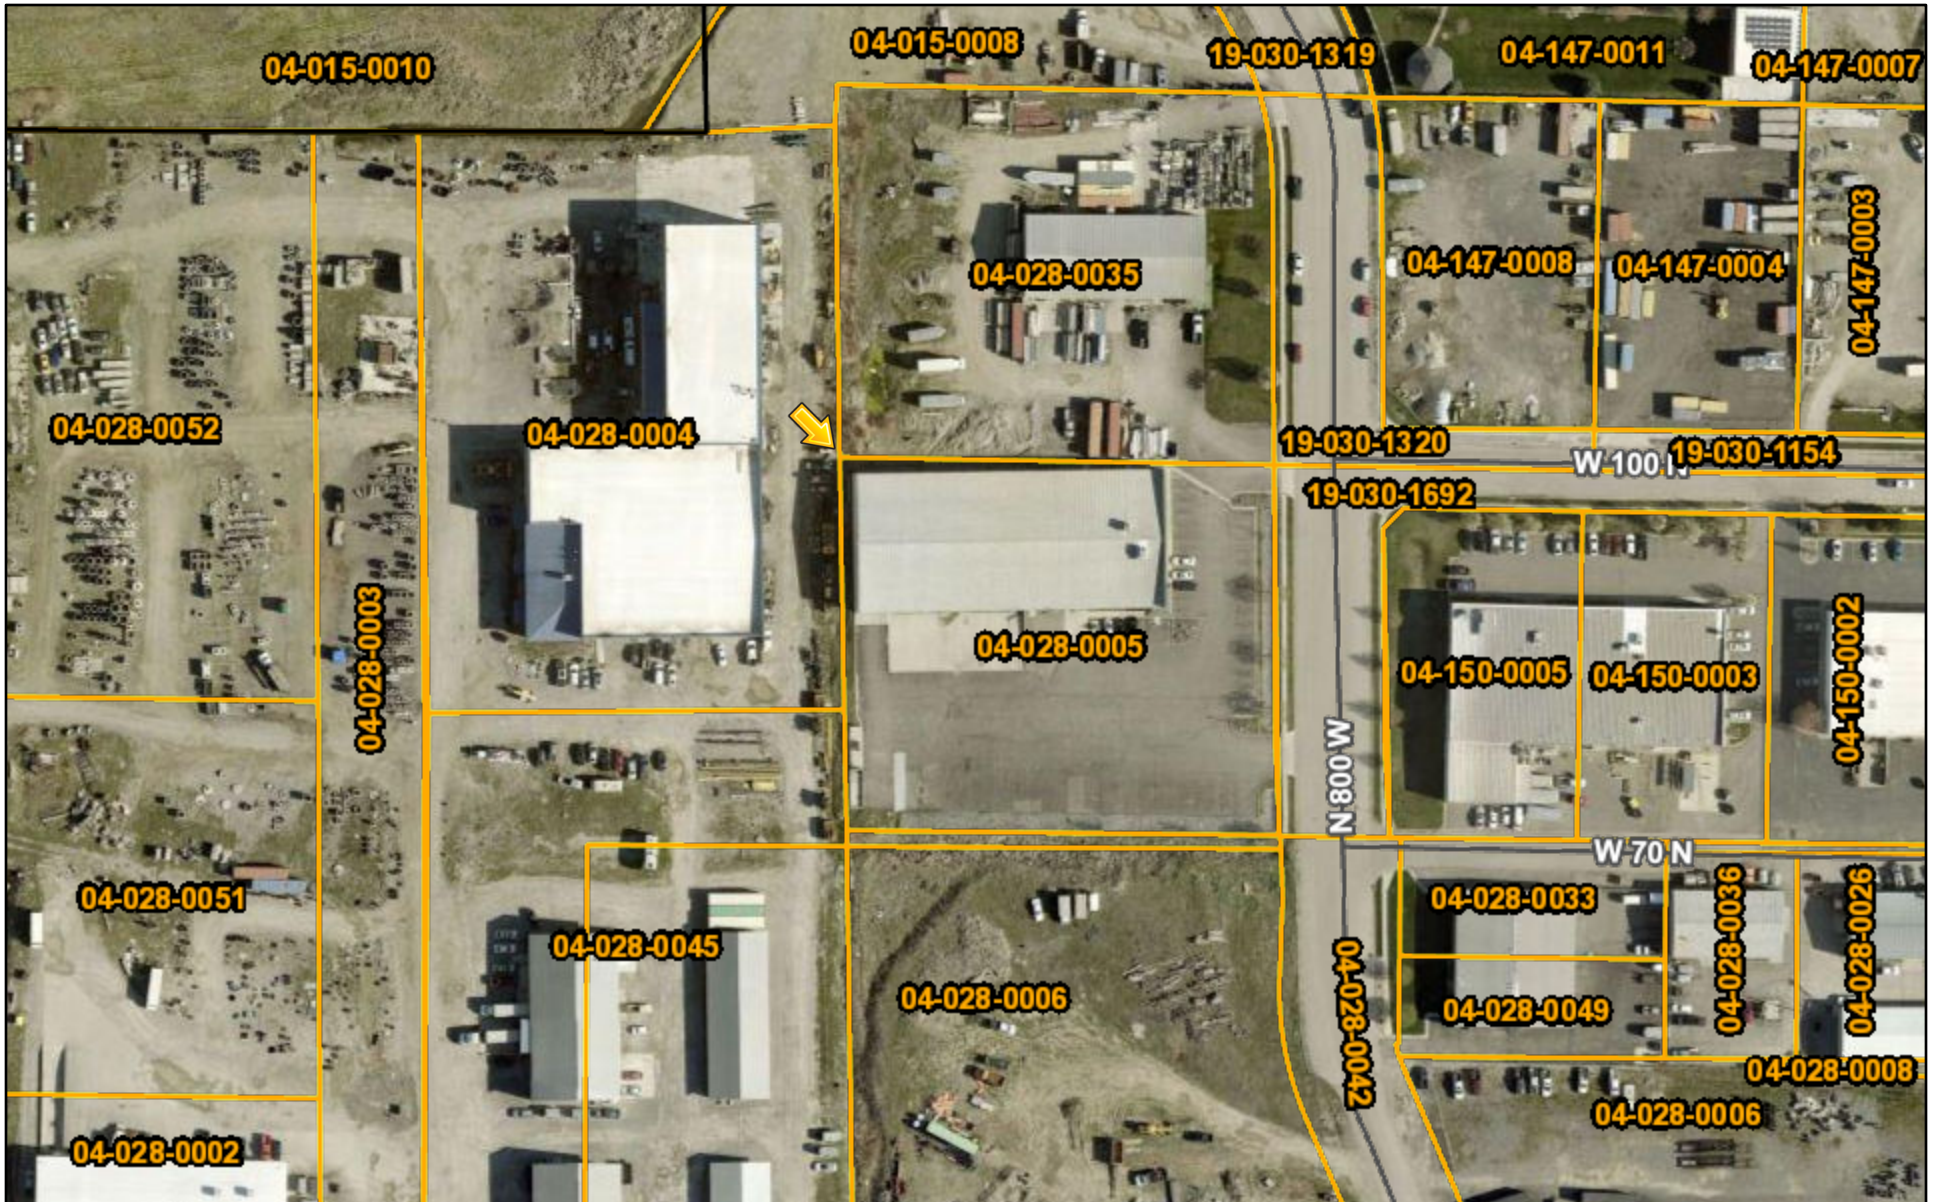

ArcGIS Web Map

12/8/2025, 3:24:55 PM

-  Override 1
-  Gravel
-  Private
-  Cache Parcels
- Class B Surface Type
-  Dirt
-  Municipal Boundaries
-  Asphalt
-  Future
-  County Boundary