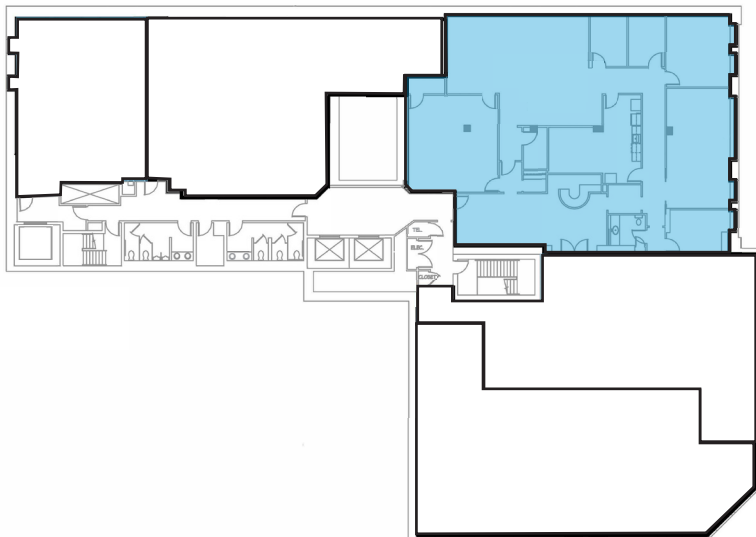

St. Cloud Corner: 500 Church Street | Nashville, TN 37219

Second Floor - Suite 200: 4,510 SF

Colliers Nashville
615 3rd Avenue South | Suite 500
Nashville, TN 37210
615 850 2700 | www.colliers.com