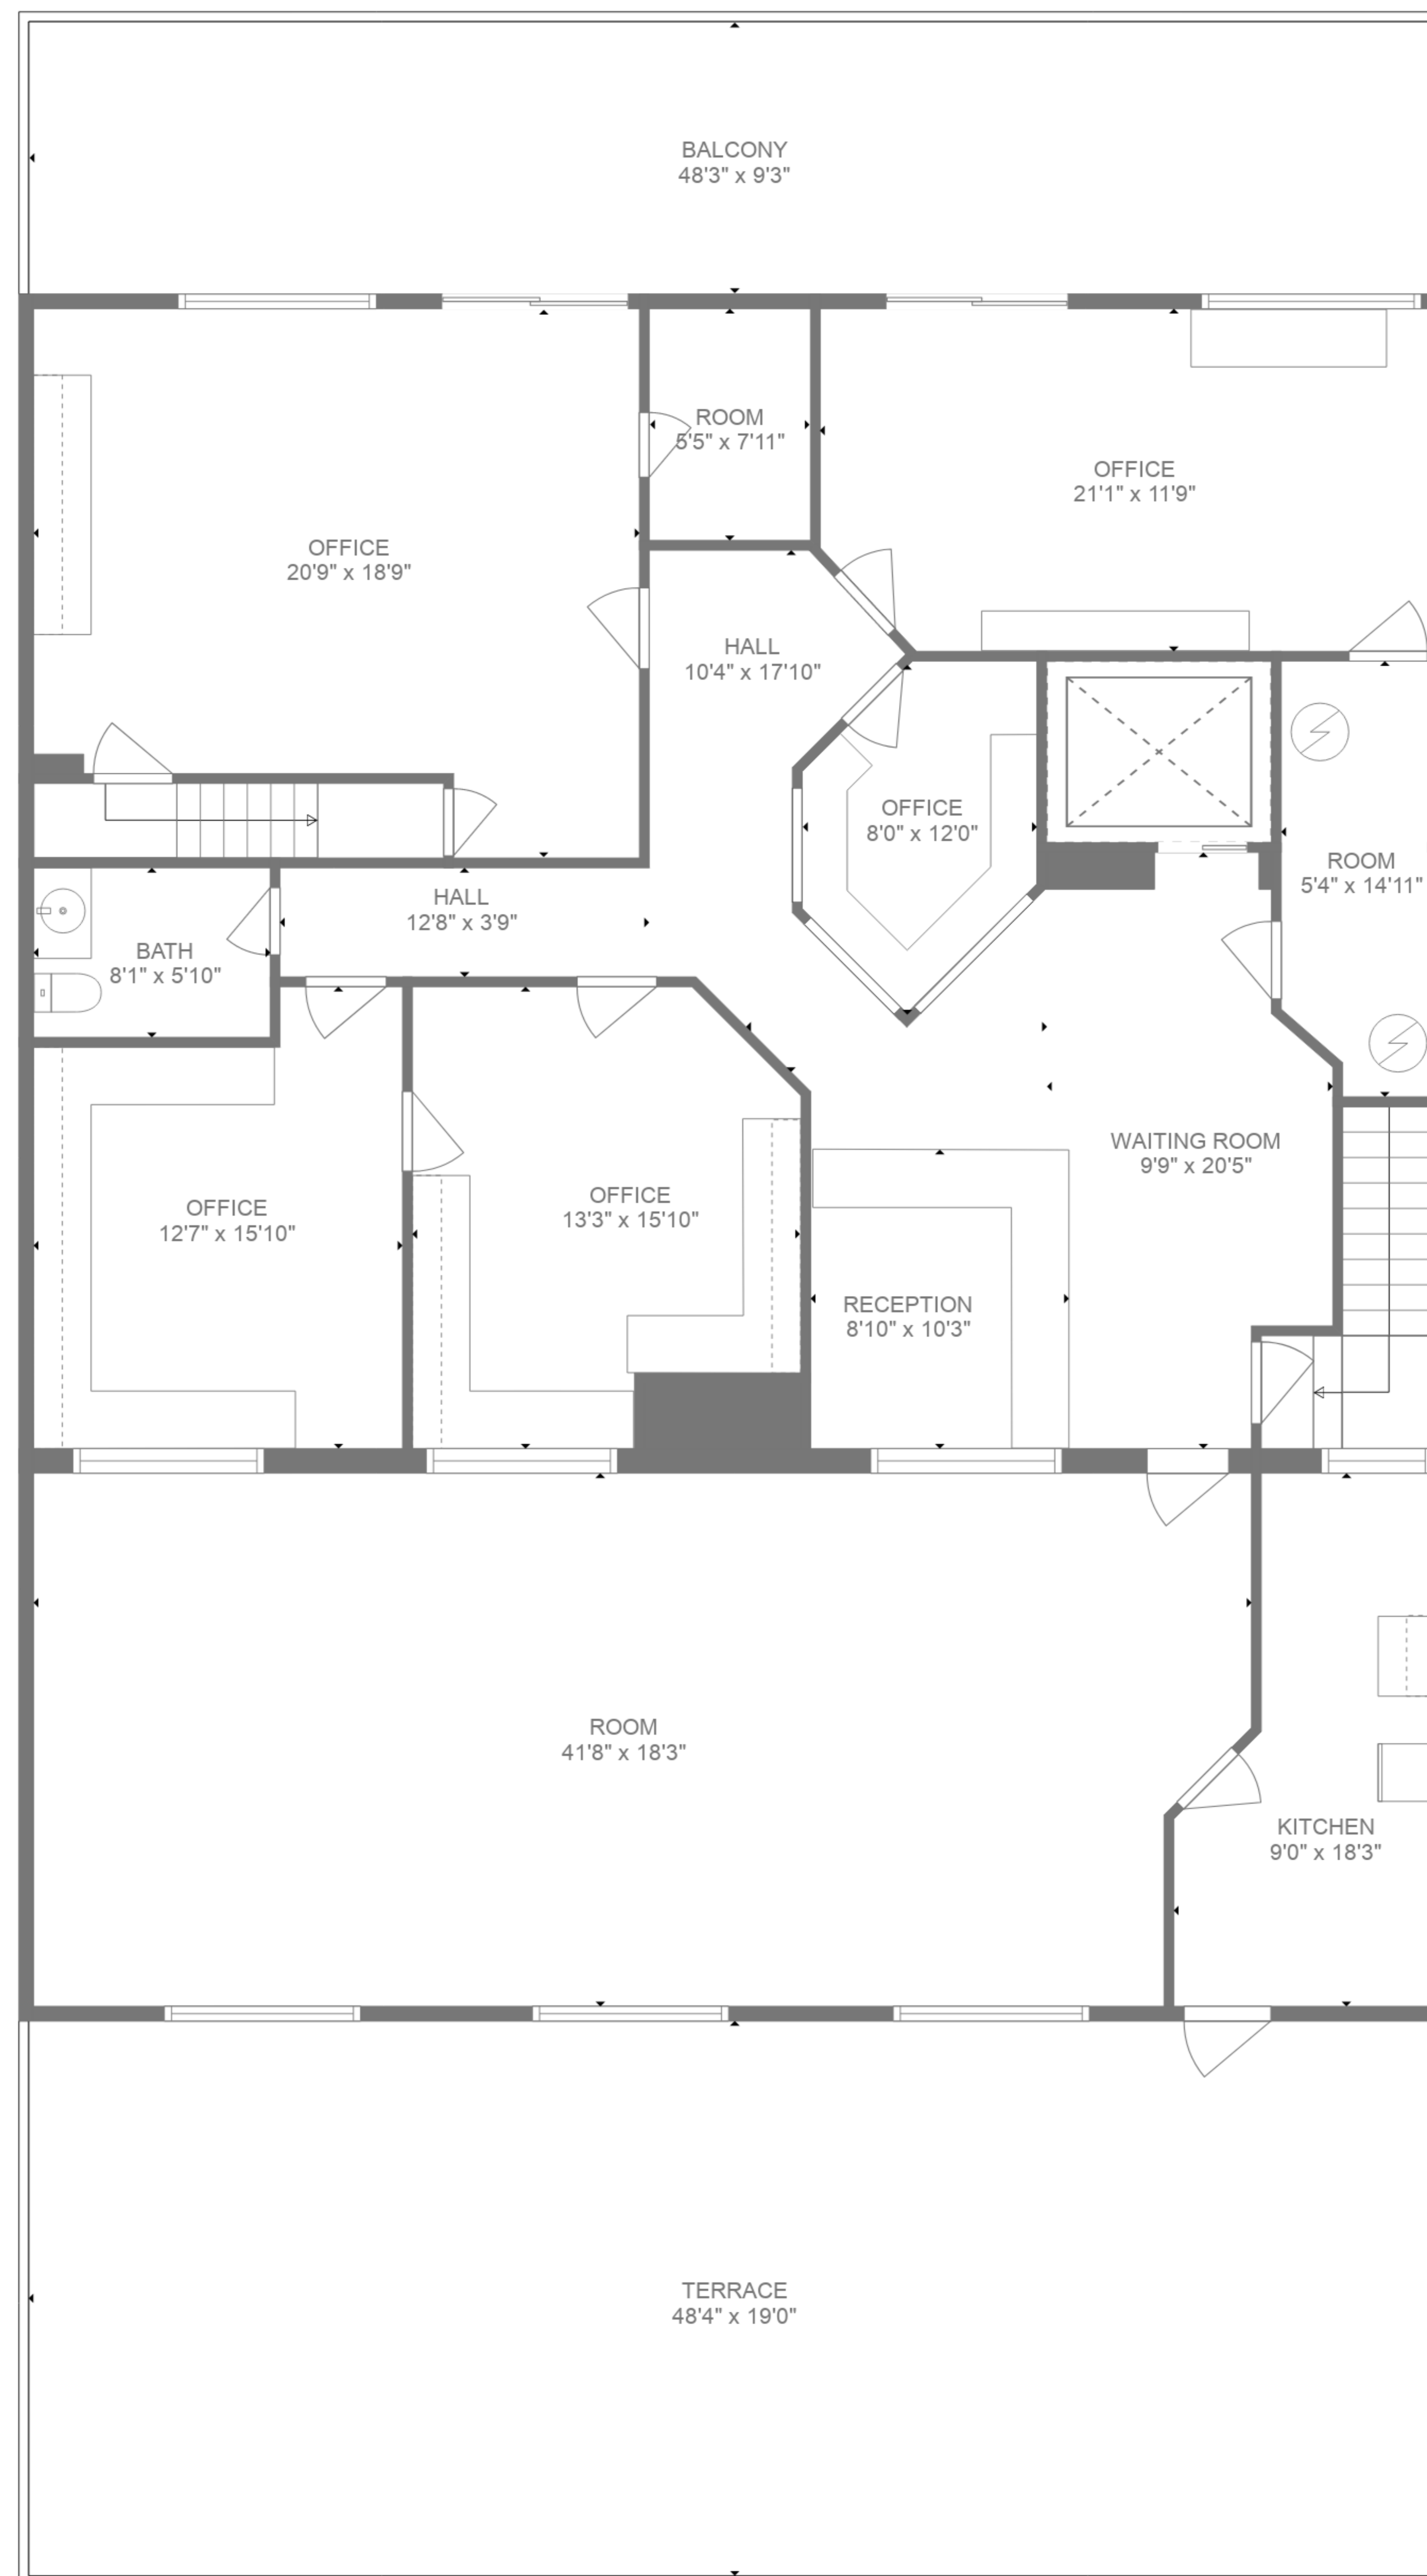

TOTAL: 2789 sq. ft

FLOOR 1: 2789 sq. ft

EXCLUDED AREAS: TERRACE: 917 sq. ft, BALCONY: 451 sq. ft

MEASUREMENTS ARE CALCULATED, DEEMED HIGHLY RELIABLE BUT NOT GUARANTEED

TOTAL: 2789 sq. ft

FLOOR 1: 2789 sq. ft

EXCLUDED AREAS: TERRACE: 917 sq. ft, BALCONY: 451 sq. ft

MEASUREMENTS ARE CALCULATED, DEEMED HIGHLY RELIABLE BUT NOT GUARANTEED