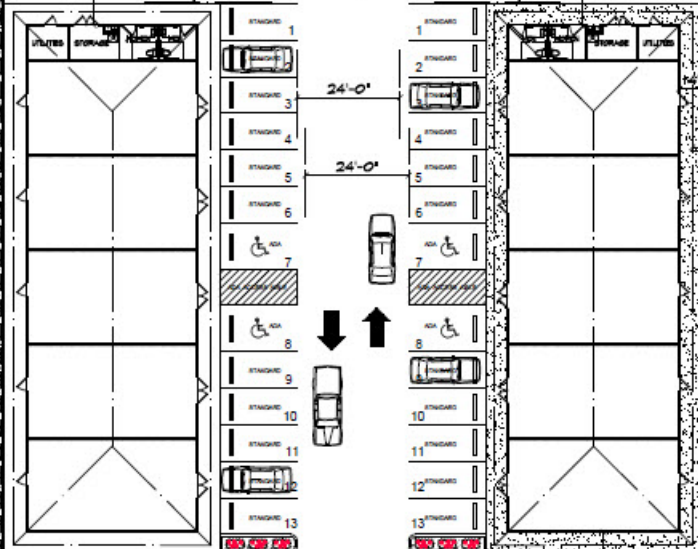

180.00'

MANGA PALMS IN CRUSHED GRAVEL

MANGA PALMS IN CRUSHED GRAVEL

242.00'

242.00'

180.00'

1732 KILAUEA AVENUE