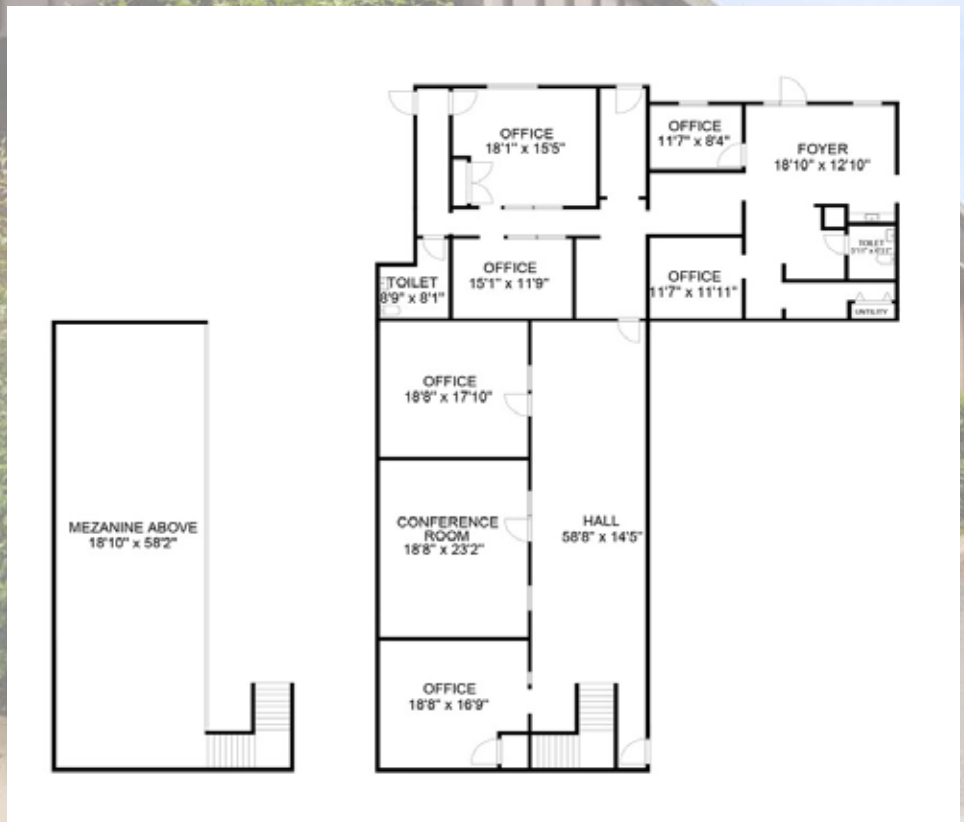

SPECTRUM PLAZA

4074 S 300 W

Salt Lake City, UT 84107

4074 S 300 W Salt Lake City, Ut 84107

PROPERTY INFORMATION:

- 6 private offices
- Reception area
- Large upper mezzanine
- 1 conference room
- Easy 1-15 access
- Private gated parking
- Monument signage

LEASE RATE:

\$10.25 SF/YR

PROPERTY DETAILS

3,443 SF

Contact

Dan Thomas
801.403.3937

GLITTER FORCE LLC

SPECTRUM PLAZA

4074 S 300 W

Salt Lake City, UT 84107

Space Available

Suite #	Avail.	SF Avail.	Price	Description
B	Now	3,443 sf	\$10.25	Office space

VIRTUAL TOUR:

<https://my.matterport.com/show/?m=6P1p3yA3VeC>

Contact

Dan Thomas
801.403.3937