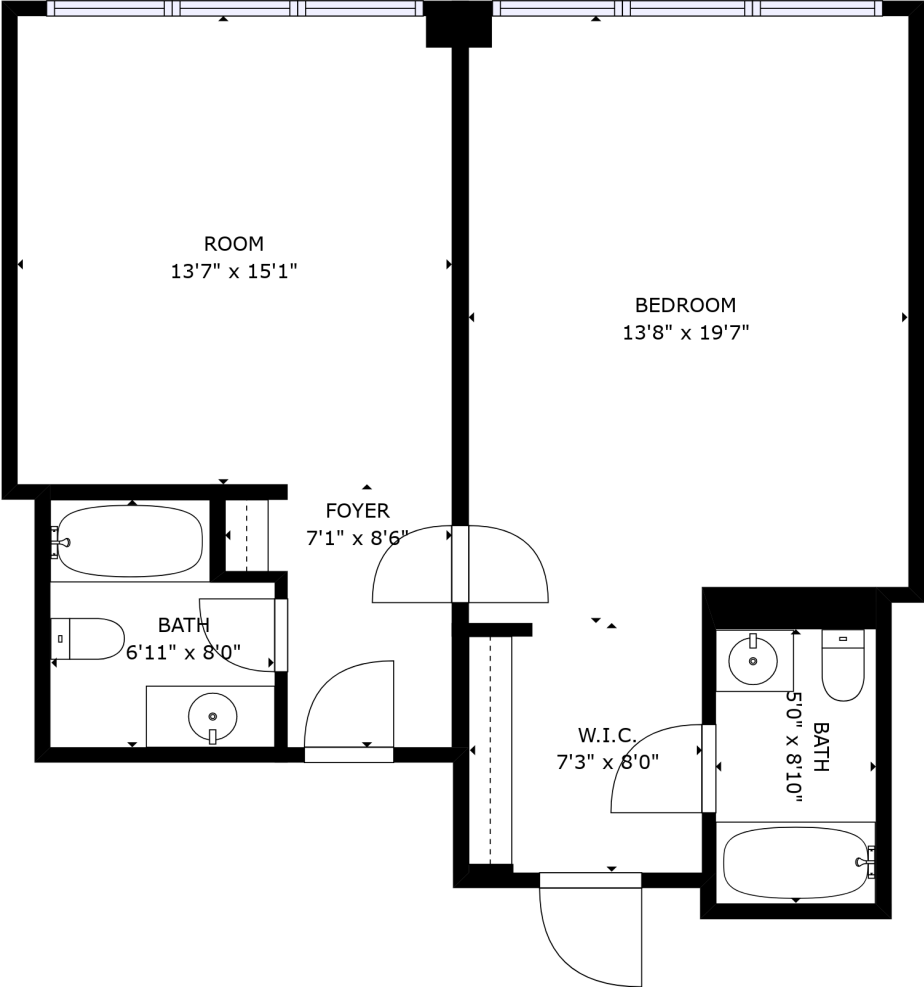

Suite 500 | 2,686 RSF

Kyle Church
205 919 1528
kyle@lightpointcre.com