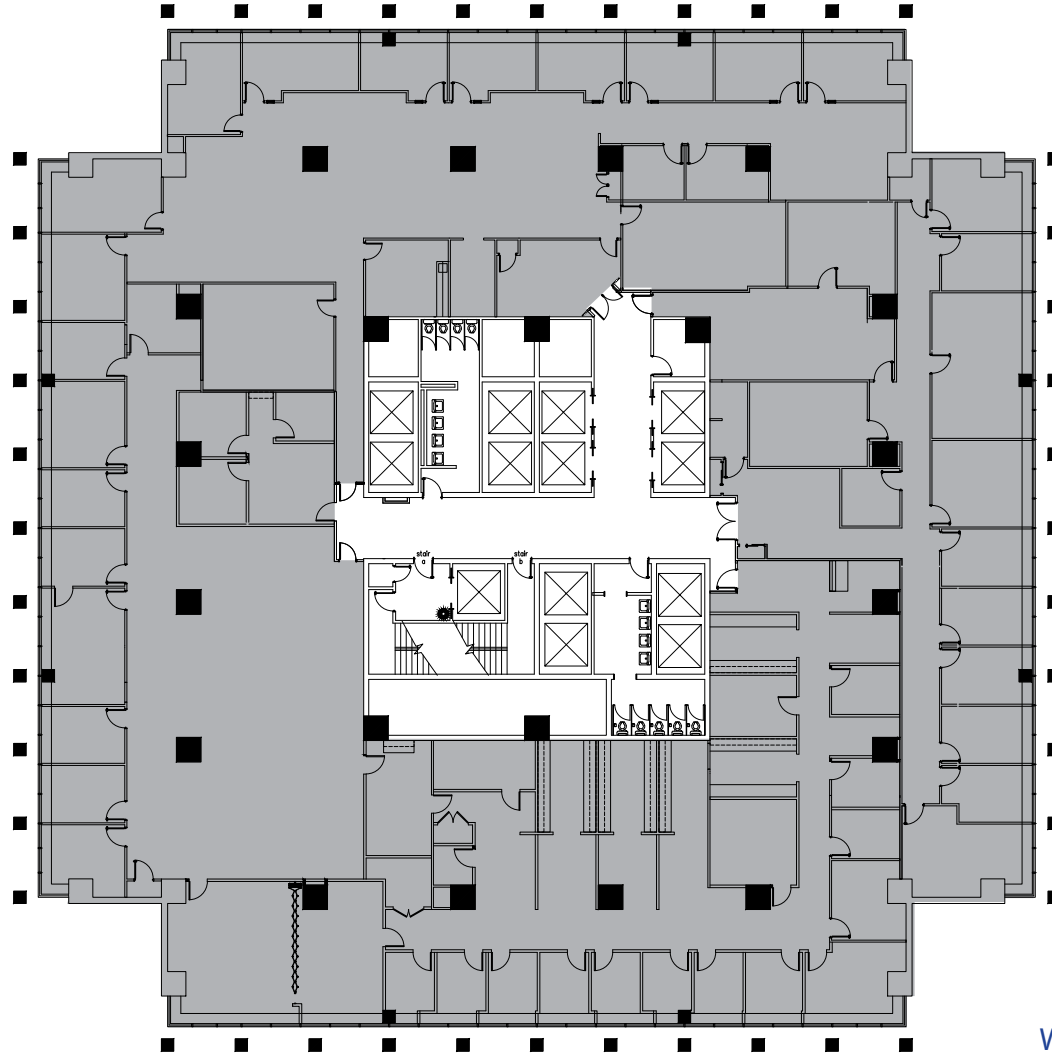

6TH FLOOR - 27,500 SQ. FT.

VIEW SPACE ON VTS

Pearl River | NY

WWW.BLUEHILLPLAZA.COM

 SCALE: N.T.S.

JAMES B. TULLY
Executive Vice President
+1 201 712 5804
james.tully@cbre.com

JON MEISEL
Senior Vice President
+1 732 509 2843
jon.meisel@cbre.com