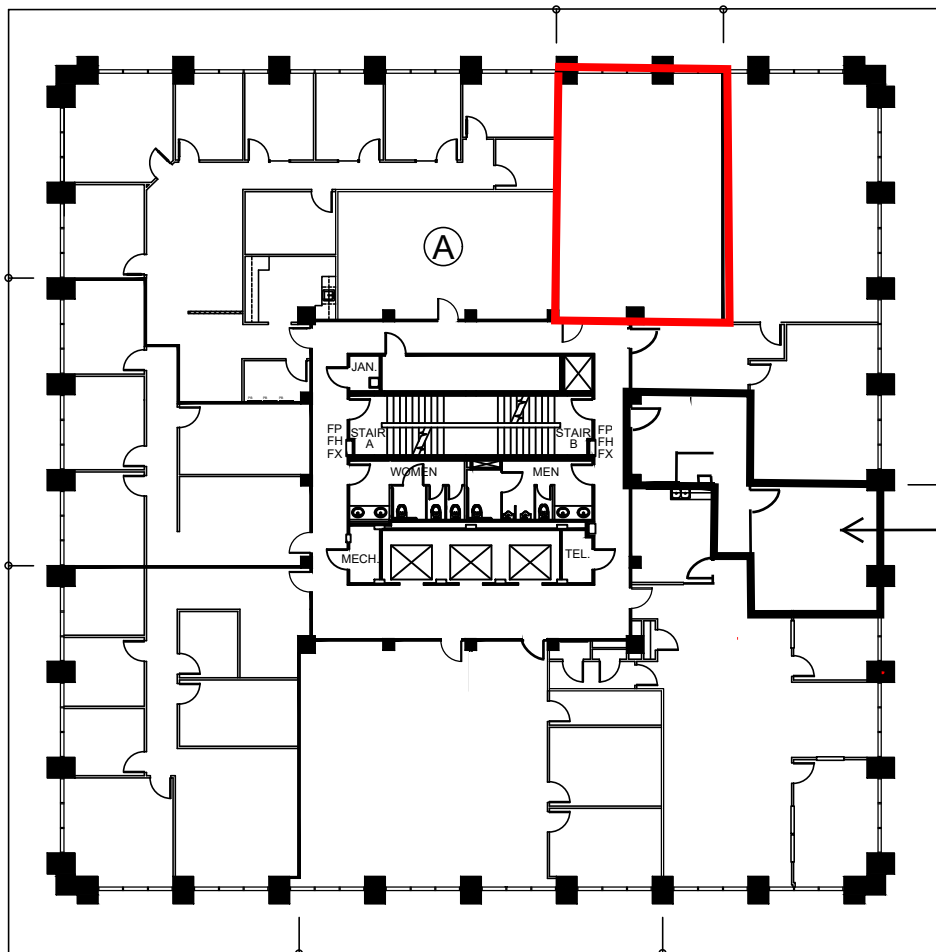

SUITE 220  
2,559 NRA

SUITE 255  
980 NRA

BUILDING ENGINEER'S SHOP  
1,708 NRA

SUITE 230  
1,253 NRA

Ⓐ SUITE 250  
705 NRA

SUITE 260  
707 SF

SUITE 202  
1,955 NRA

SUITE 210  
2,093 NRA

SUITE 200  
2,718 NRA

FOR CONCEPTUAL PURPOSES ONLY; THEY ARE NOT TO SCALE AND MAY NOT REFLECT EXISTING CONDITIONS. AS BUILTS MUST BE VERIFIED.

CONTACT:

Property Manager: Hisam Saker  
Phone: 713-651-9000  
E-mail: hisam@slsproperties.net