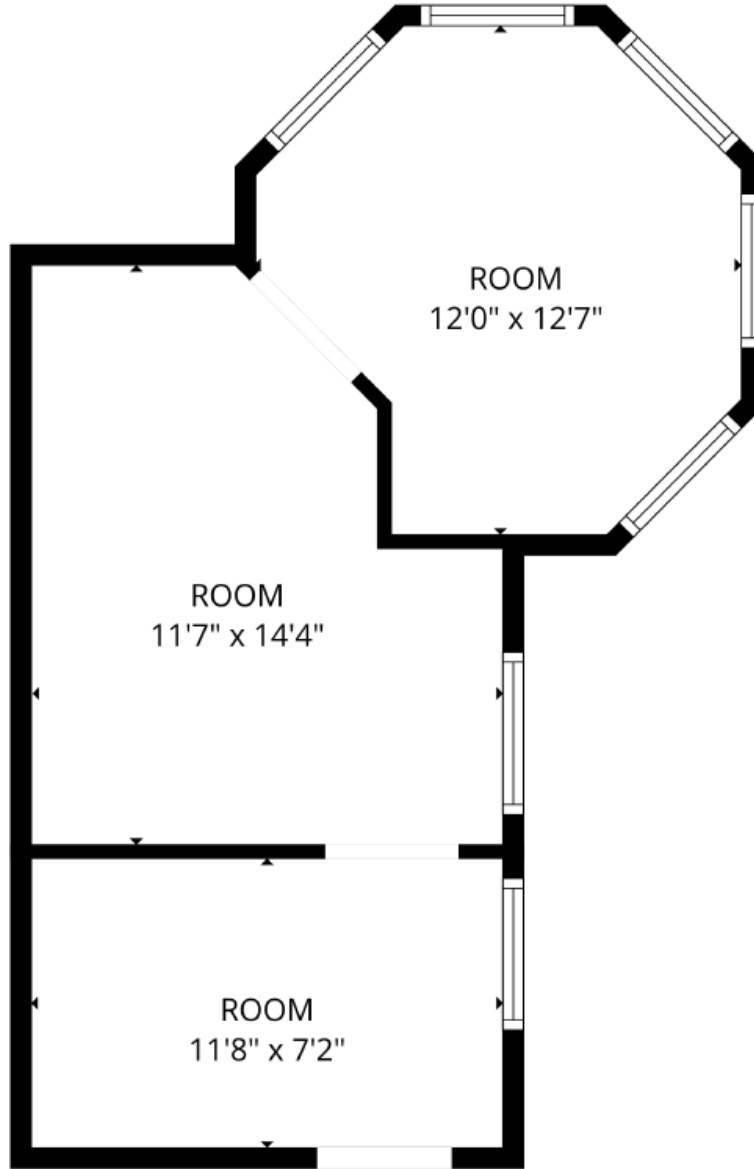

SUITE 2SW | 405 SF

386 Pennsylvania Ave | Glen Ellyn, IL

SPACE NOTES

- Private Office with Floor to Ceiling Windows
- Elevator in Building
- Owner in Building

RYAN MOEN, SIOR
630.480.6346
RMoen@VersaRES.com