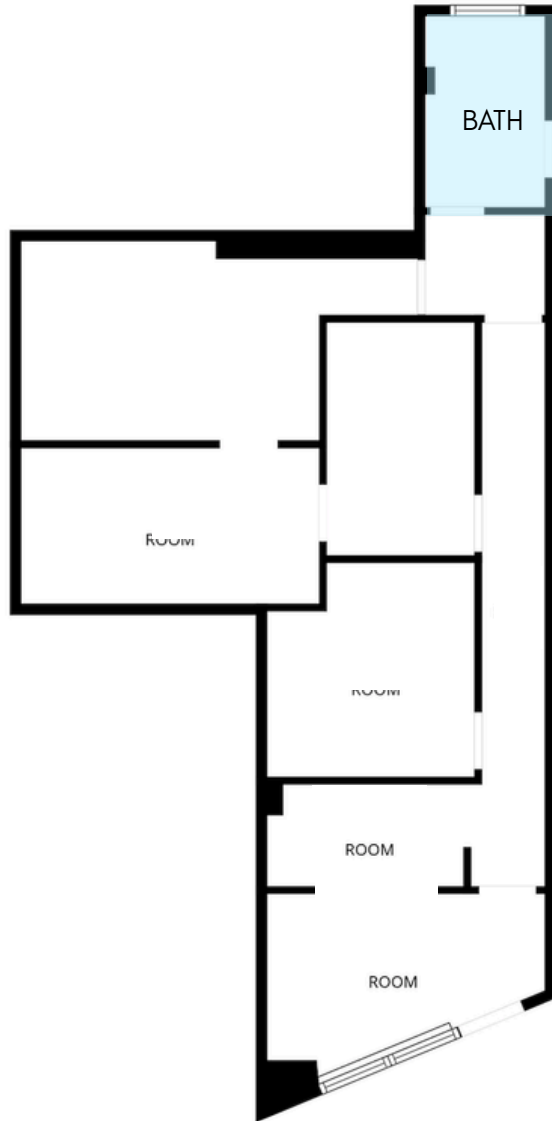

**141 New Hyde Park Rd,
Franklin Square**
ADDRESS

+/- 900 SF
+/- 550 SF
SPACE SIZE

Upon Request
ASKING RENT

- **Newly renovated 550 SF unit**
- **15,558 vehicles per day on
New Hyde Park Rd**
- **Perfect for office, retail, and
showrooms**

COMMENTS

FLOOR PLANS

+/- 900 SF

+/- 550 SF

NEW HYDE PARK RD

JULIANA CHIARELLI

516.640.8669

MARKET AERIAL