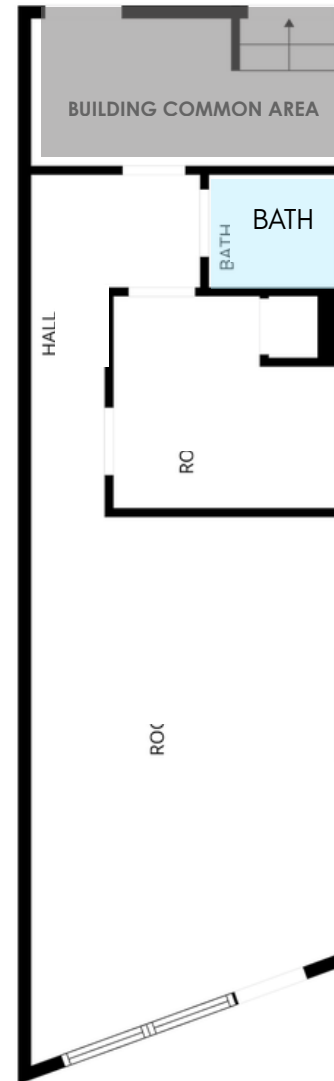

**141 New Hyde Park Rd,
Franklin Square**
ADDRESS

+/- 900 SF
+/- 550 SF
SPACE SIZE

Upon Request
ASKING RENT

- **Newly renovated 550 SF unit**
- **15,558 vehicles per day on
New Hyde Park Rd**
- **Perfect for office, retail, and
showrooms**

COMMENTS

FLOOR PLANS

+/- 900 SF

+/- 550 SF

NEW HYDE PARK RD

JULIANA CHIARELLI

516.640.8669

MARKET AERIAL