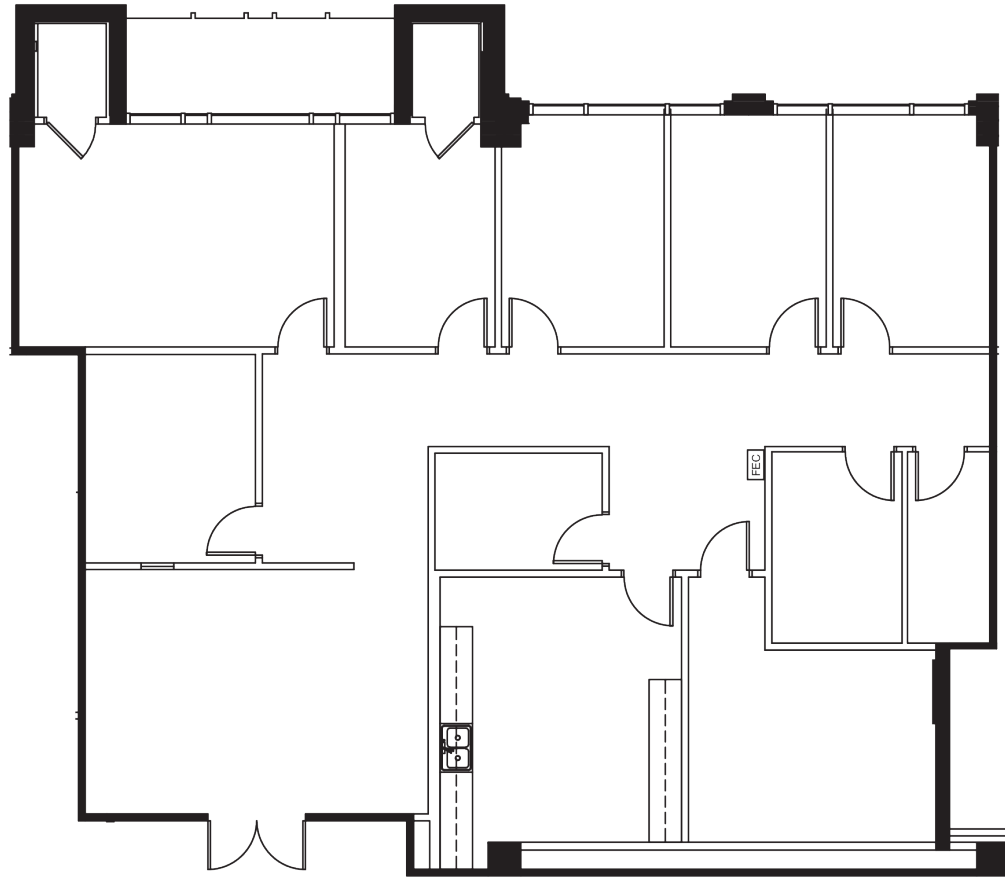

SIX COLISEUM CENTRE

2815 COLISEUM CENTRE DRIVE

CONTACT US

KIM KENDALL, SIOR, CCIM
+1 704 973 7206
kim.kendall@colliers.com

DORSEY ZAHARIS
+1 704 973 7209
dorsey.zaharis@colliers.com

2ND FLOOR AVAILABILITY
SUITE 200 | 3,010 RSF