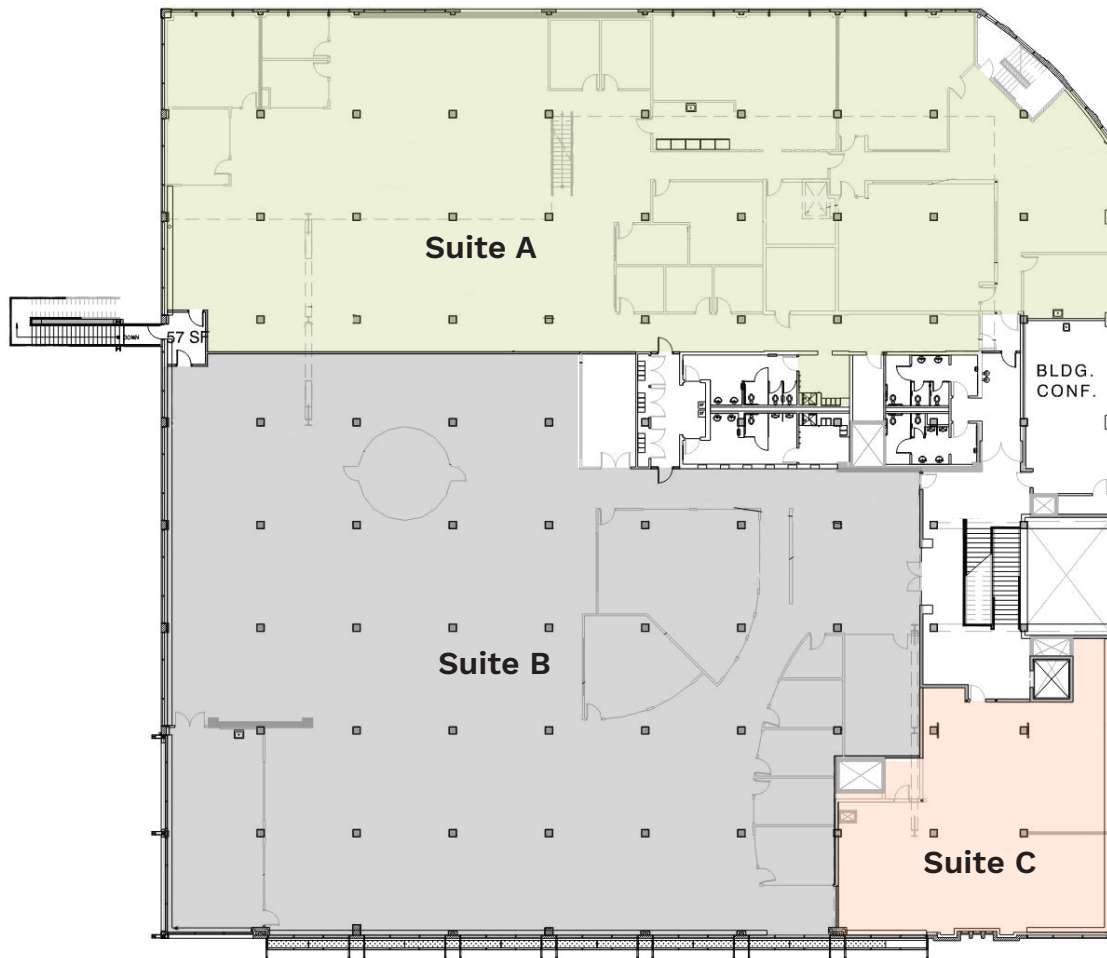

FLOOR 3 OPTION 1

Suite A

13,392 RSF + 5,336 RSF mezzanine

Suite B

17,230 RSF

Suite C

2,690 RSF

J.T. Sand
503 542 5896
jt.sand@colliers.com